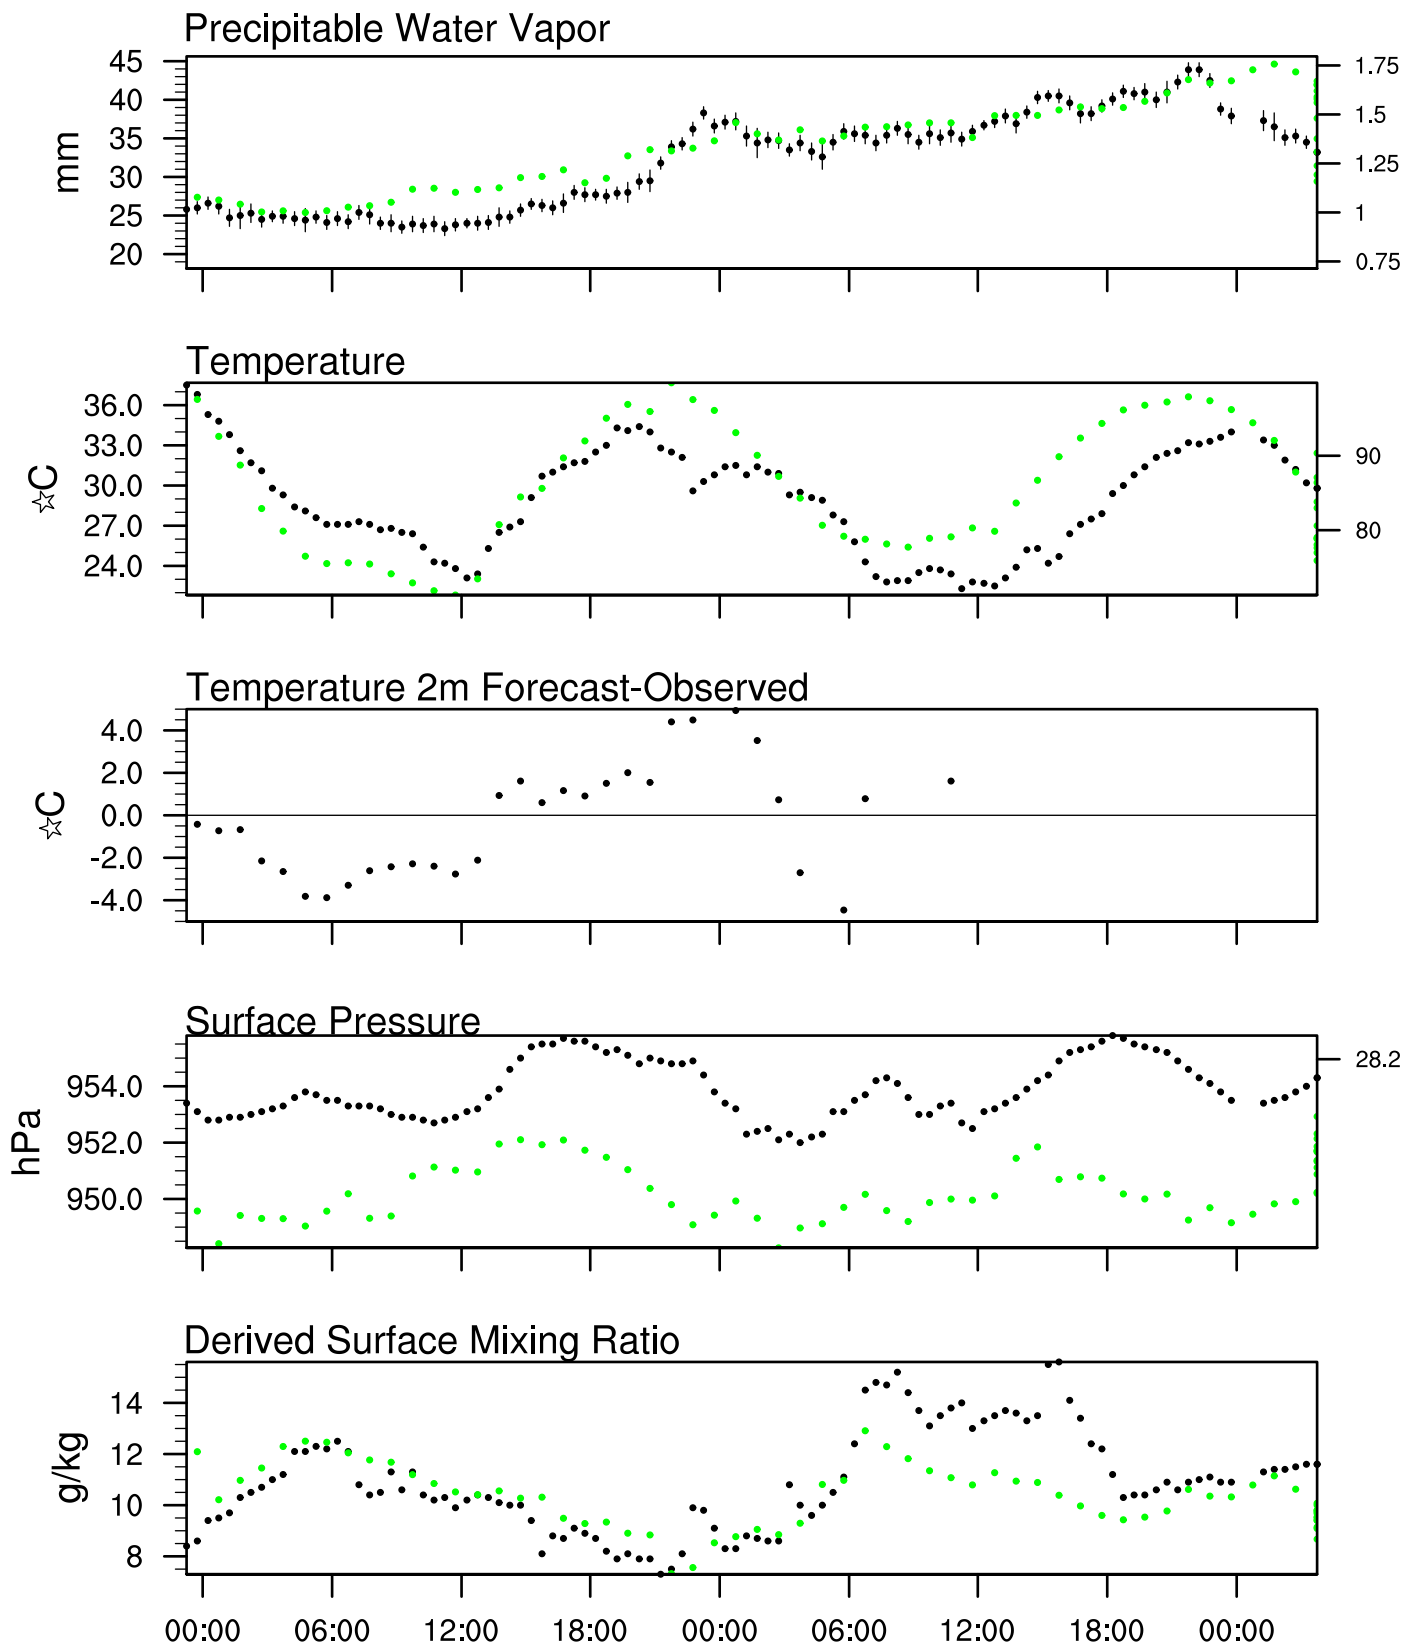

Organ Pipe, AZ

21 Jun 2021 23:45 UTC - 25 Jun 2021 12:15 UTC

Organ Pipe, AZ 21Jun 2021 23Z

Plcl=698 Tlcl[C]=9 Shox=1 Pwat[cm]=3 Cape[J]= 974

Organ Pipe, AZ 22Jun 2021 11Z

Ptcl=832 Tlcl[C]=12 Shox=2 Pwat[cm]=3 Cape[J]= 0