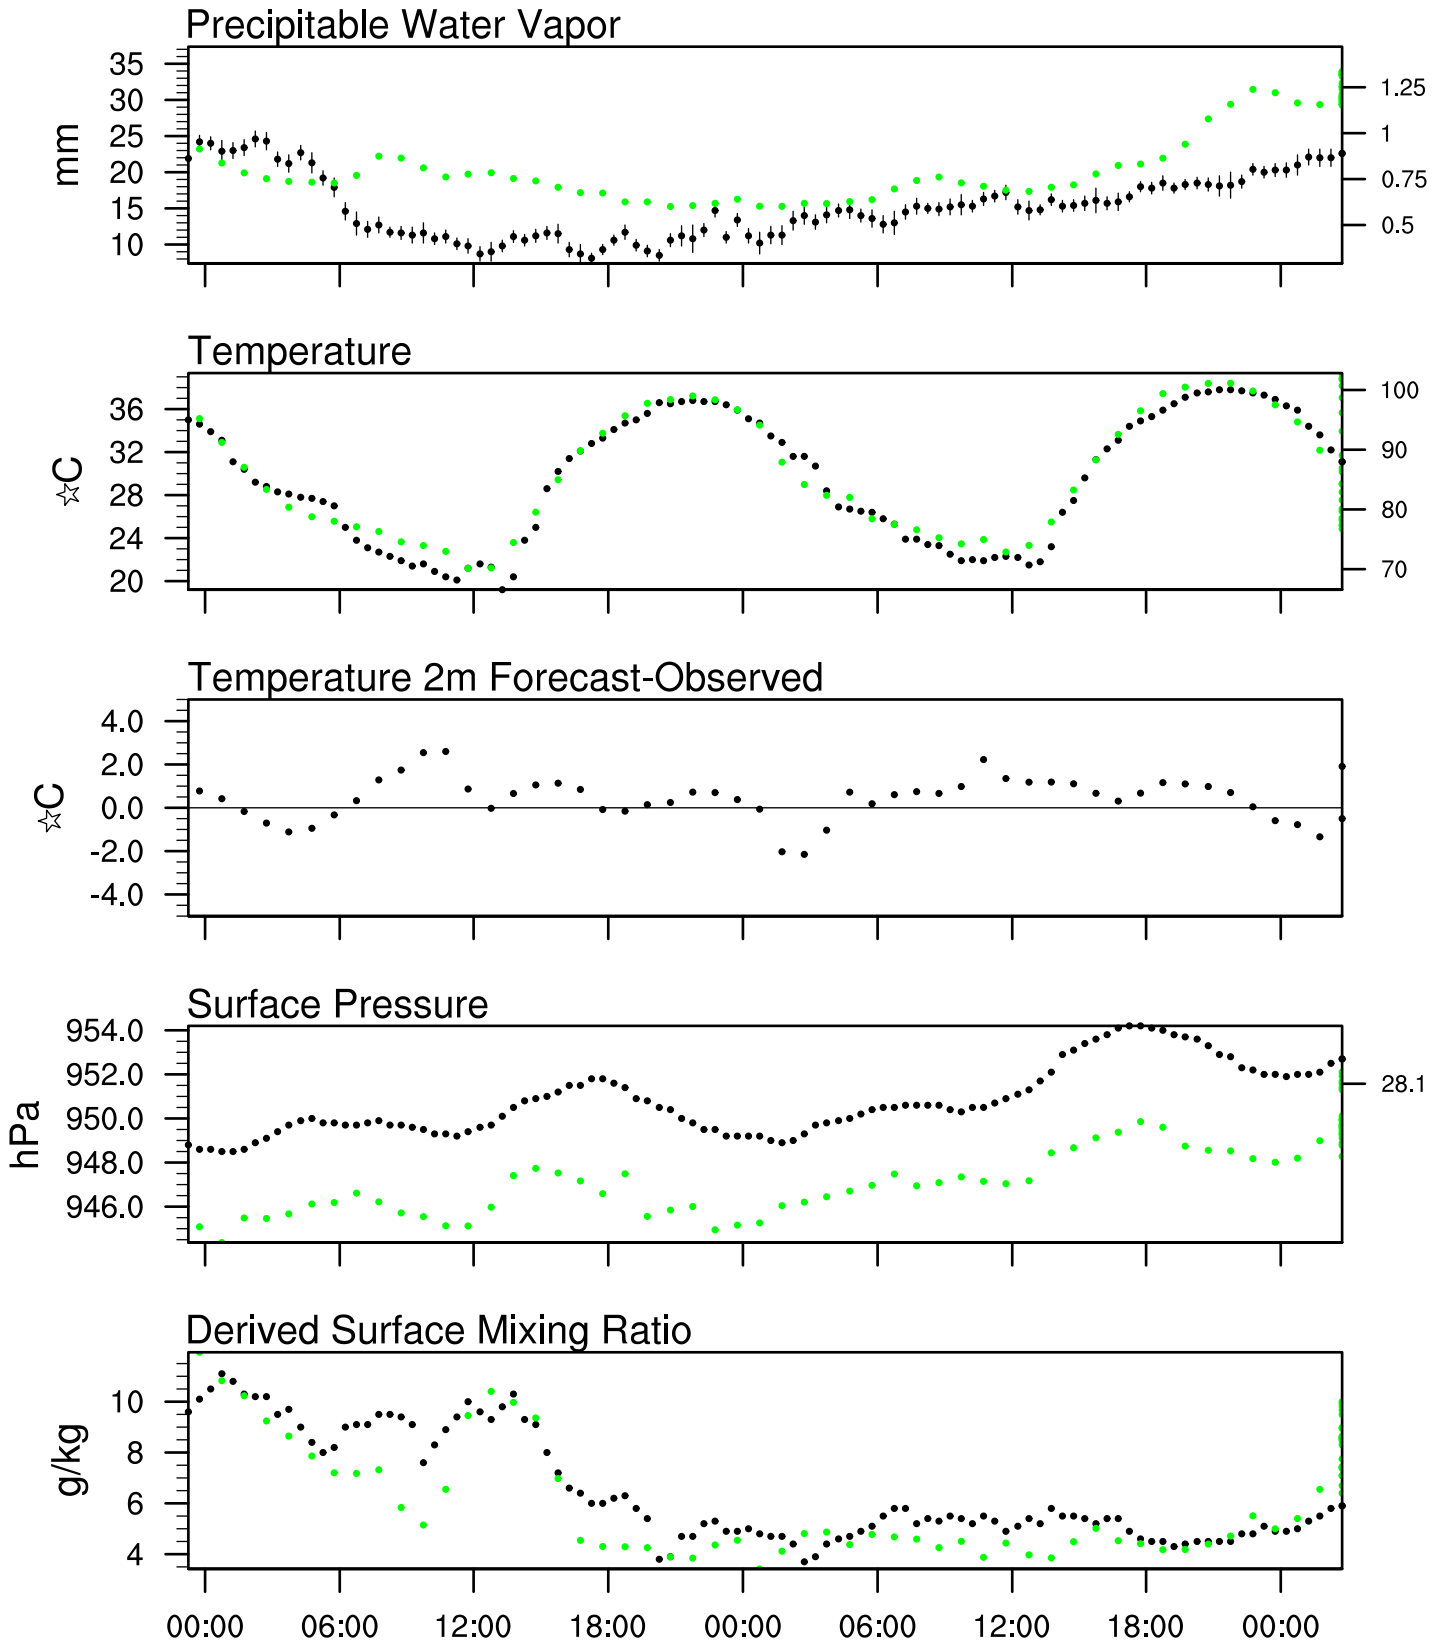

Organ Pipe, AZ

21 Aug 2021 23:45 UTC - 25 Aug 2021 12:15 UTC

Organ Pipe, AZ 21Aug 2021 23Z

Plcl=718 Tlcl[C]=10 Shox=2 Pwat[cm]=2 Cape[J]= 821

Organ Pipe, AZ 22Aug 2021 11Z

Ptcl=811 Tlcl[C]=10 Shox=8 Pwat[cm]=2 Cape[J]= 0