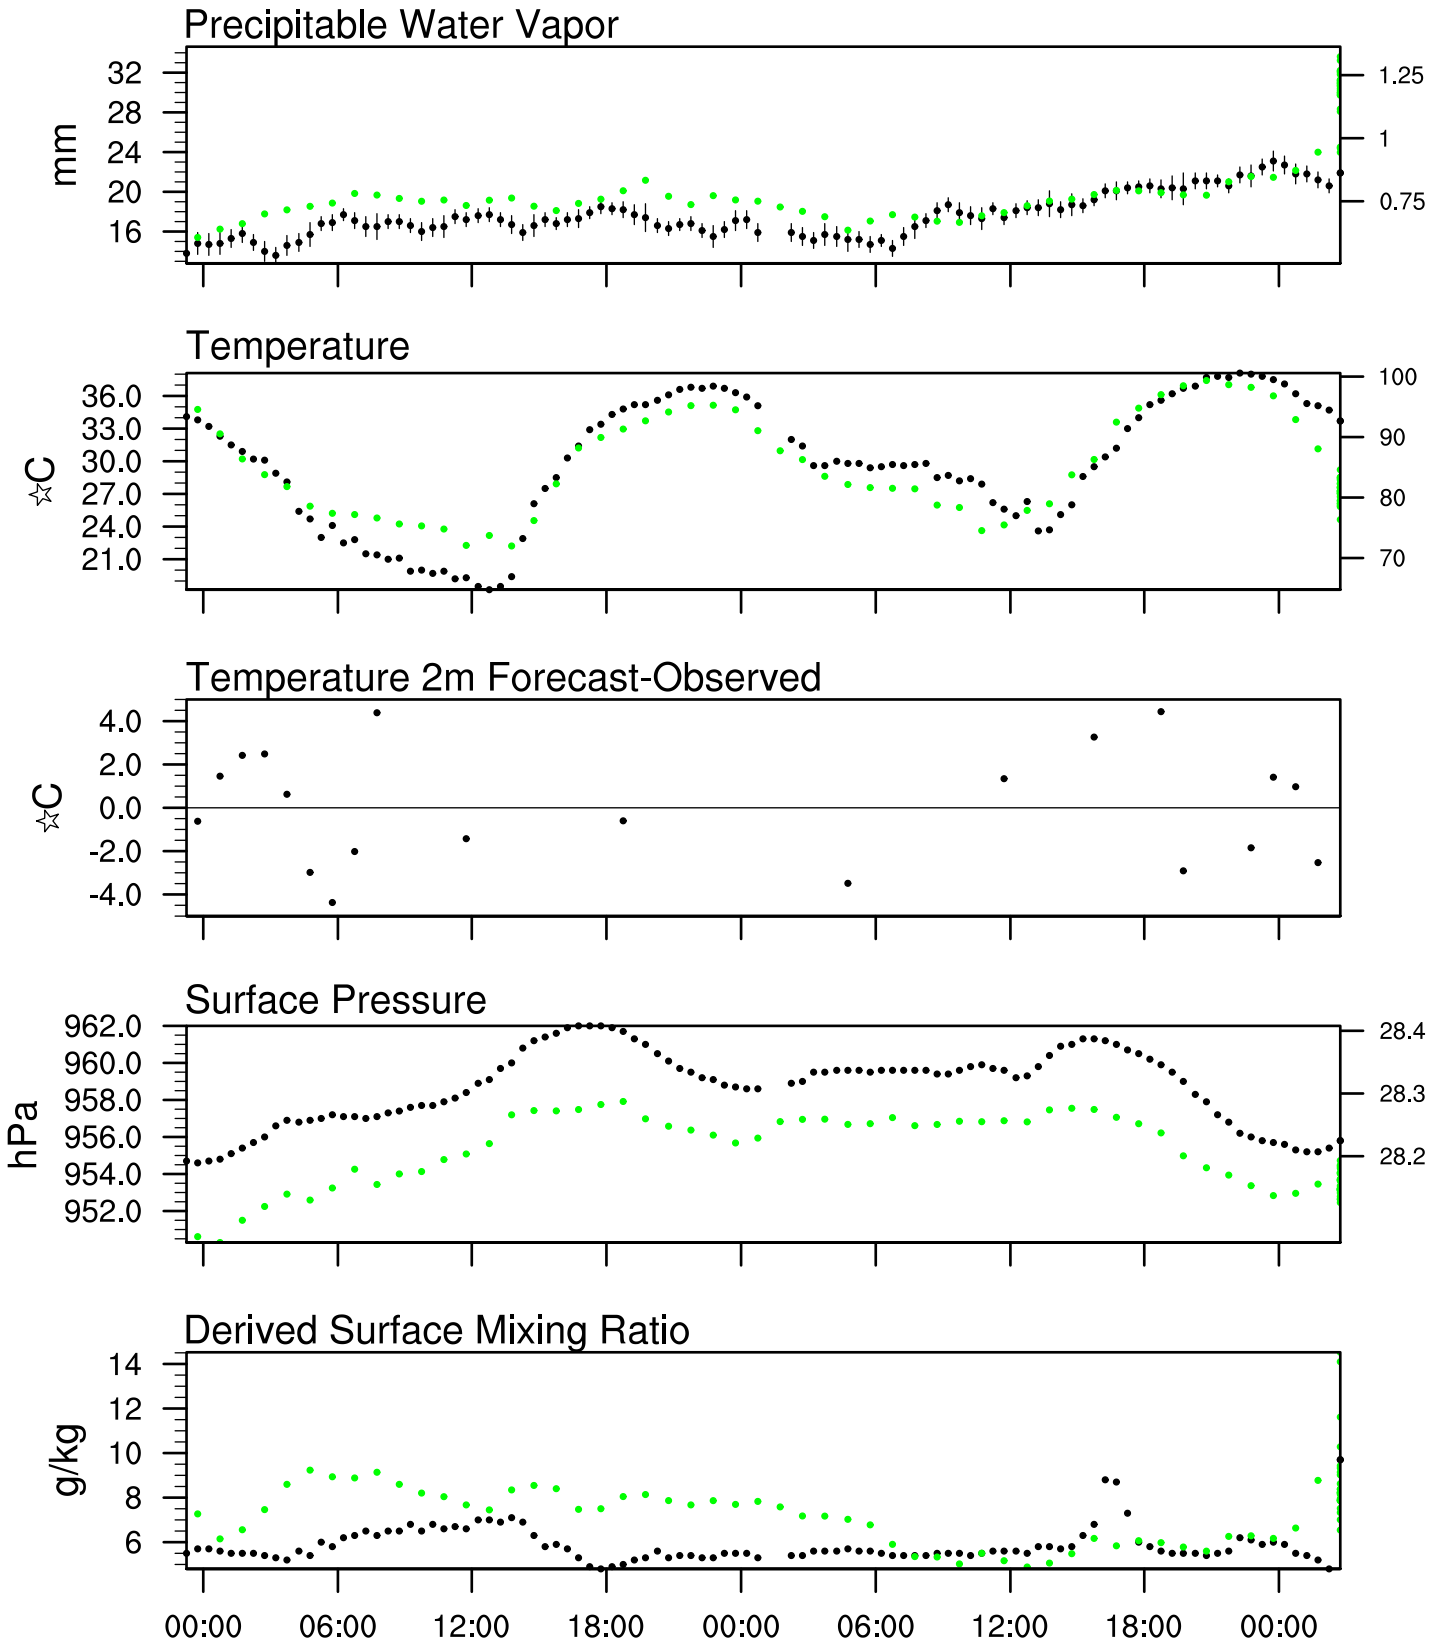

Organ Pipe, AZ

20 Sep 2021 23:45 UTC - 24 Sep 2021 12:15 UTC

Organ Pipe, AZ 20Sep 2021 23Z

Ptcl=634 Tlcl[C]=0 Shox=8 Pwat[cm]=2 Cape[J]= 23

Organ Pipe, AZ 21Sep 2021 11Z

Plcl=769 Tlcl[C]=6 Shox=6 Pwat[cm]=2 Cape[J]= 0