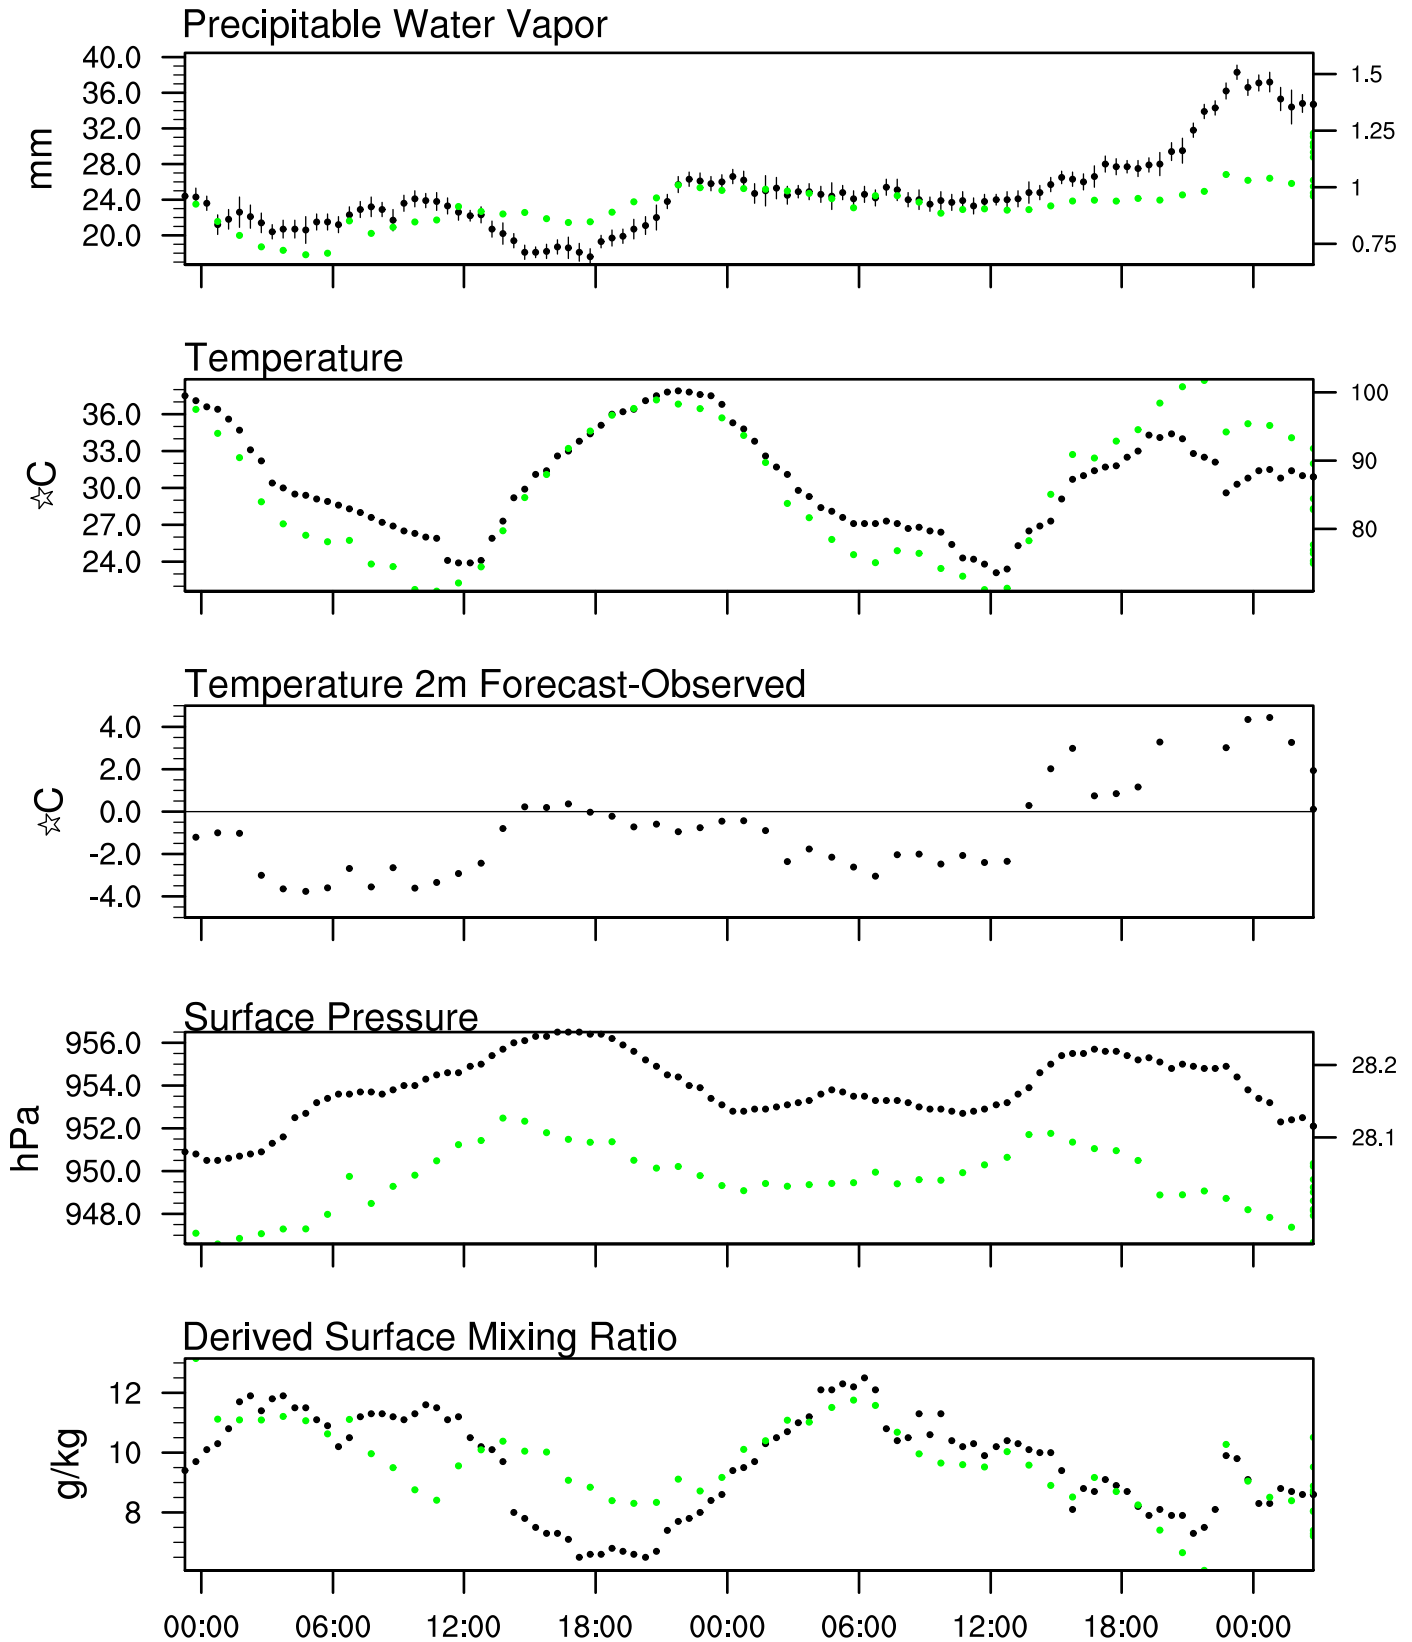

Organ Pipe, AZ

20 Jun 2021 23:45 UTC - 24 Jun 2021 12:15 UTC

Organ Pipe, AZ 20Jun 2021 23Z

Plcl=719 Tlcl[C]=11 Shox=2 Pwat[cm]=2 Cape[J]= 1700

Organ Pipe, AZ 21Jun 2021 11Z

Plcl=814 Tlcl[C]=10 Shox=2 Pwat[cm]=2 Cape[J]= 0