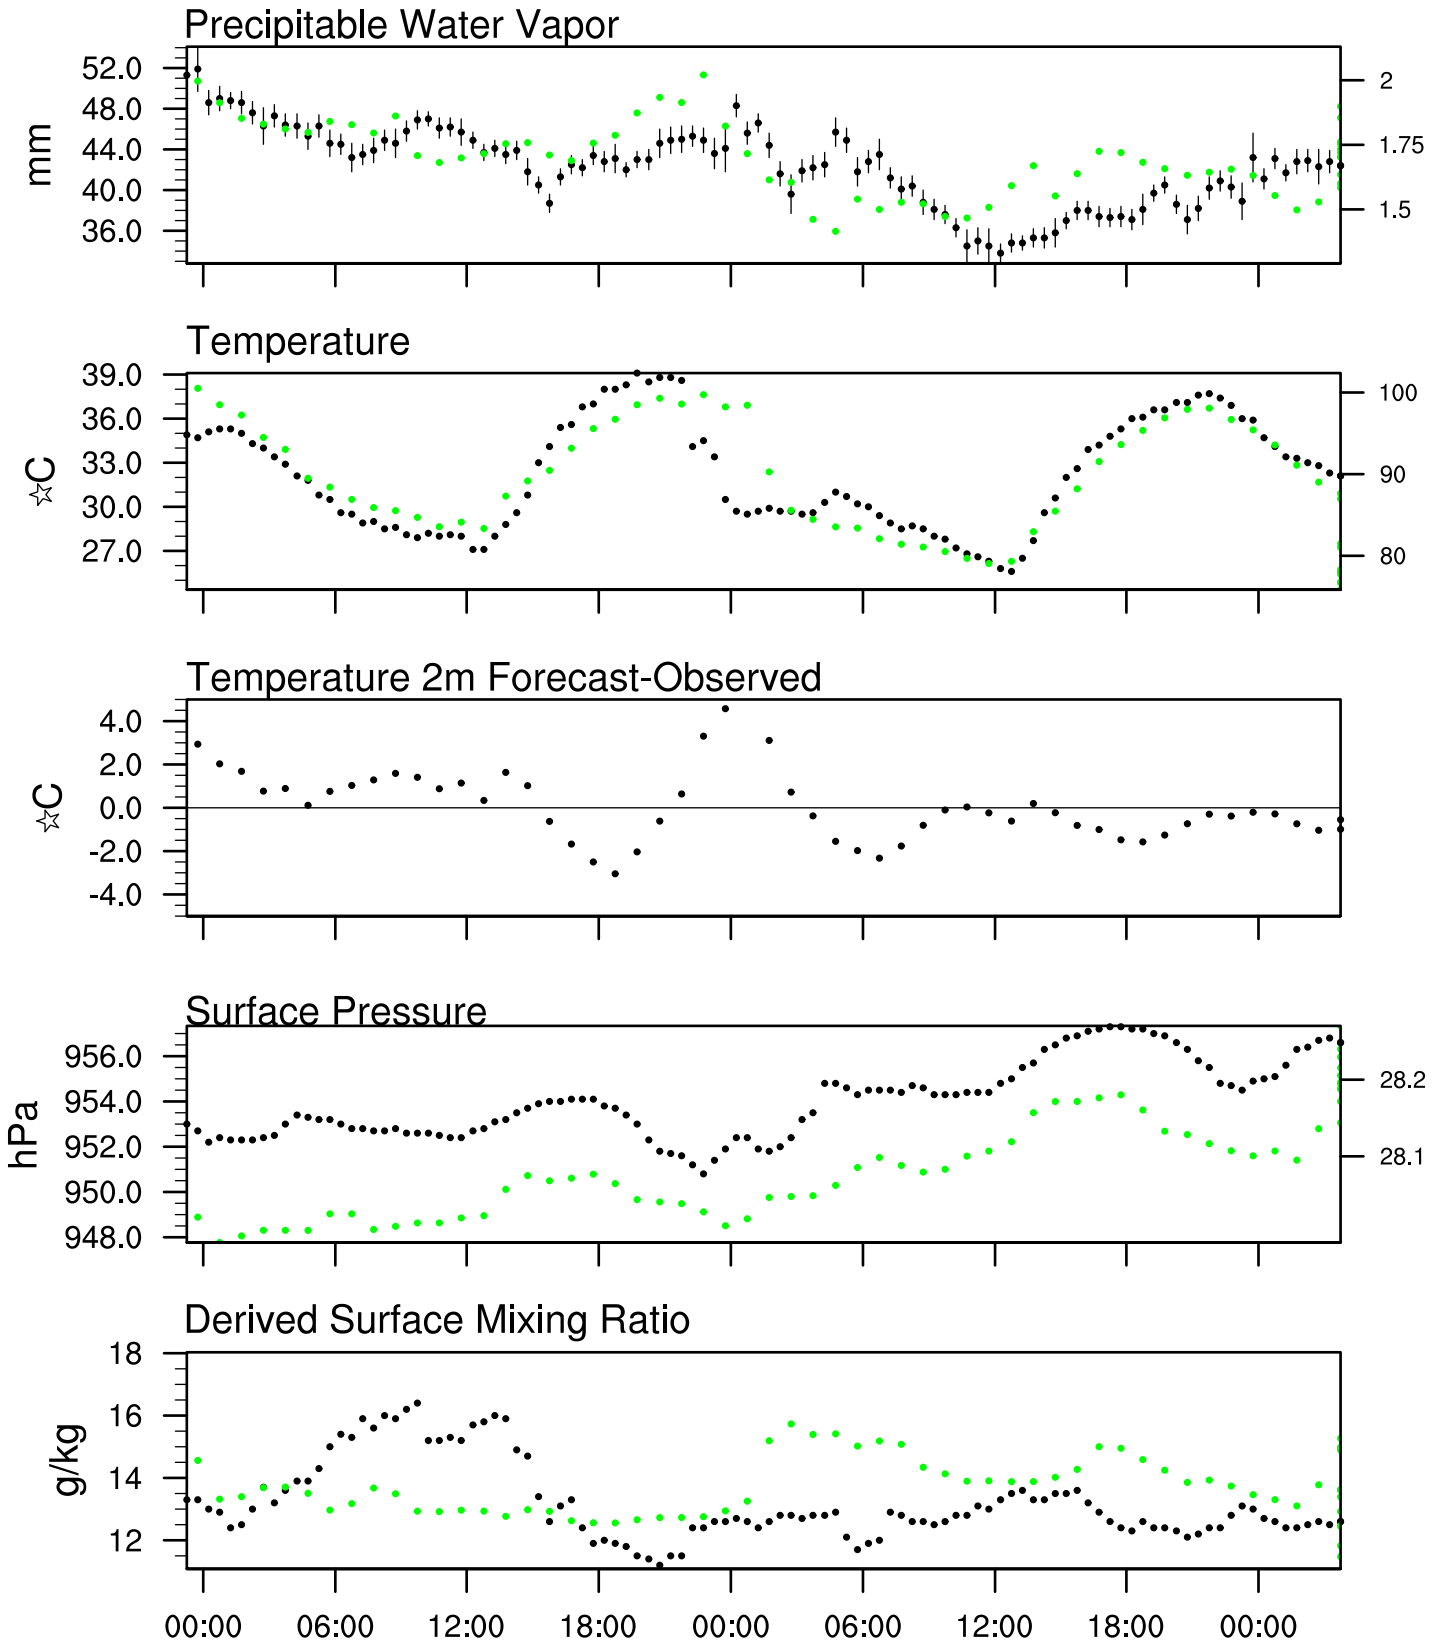

Organ Pipe, AZ

20 Jul 2021 23:45 UTC - 24 Jul 2021 12:15 UTC

Organ Pipe, AZ 20Jul 2021 23Z

Plcl=734 Tlcl[C]=15 Shox=-2 Pwat[cm]=5 Cape[J]= 4054

Organ Pipe, AZ 21Jul 2021 11Z

Plcl=784 Tlcl[C]=13 Shox=-2 Pwat[cm]=4 Cape[J]= 117