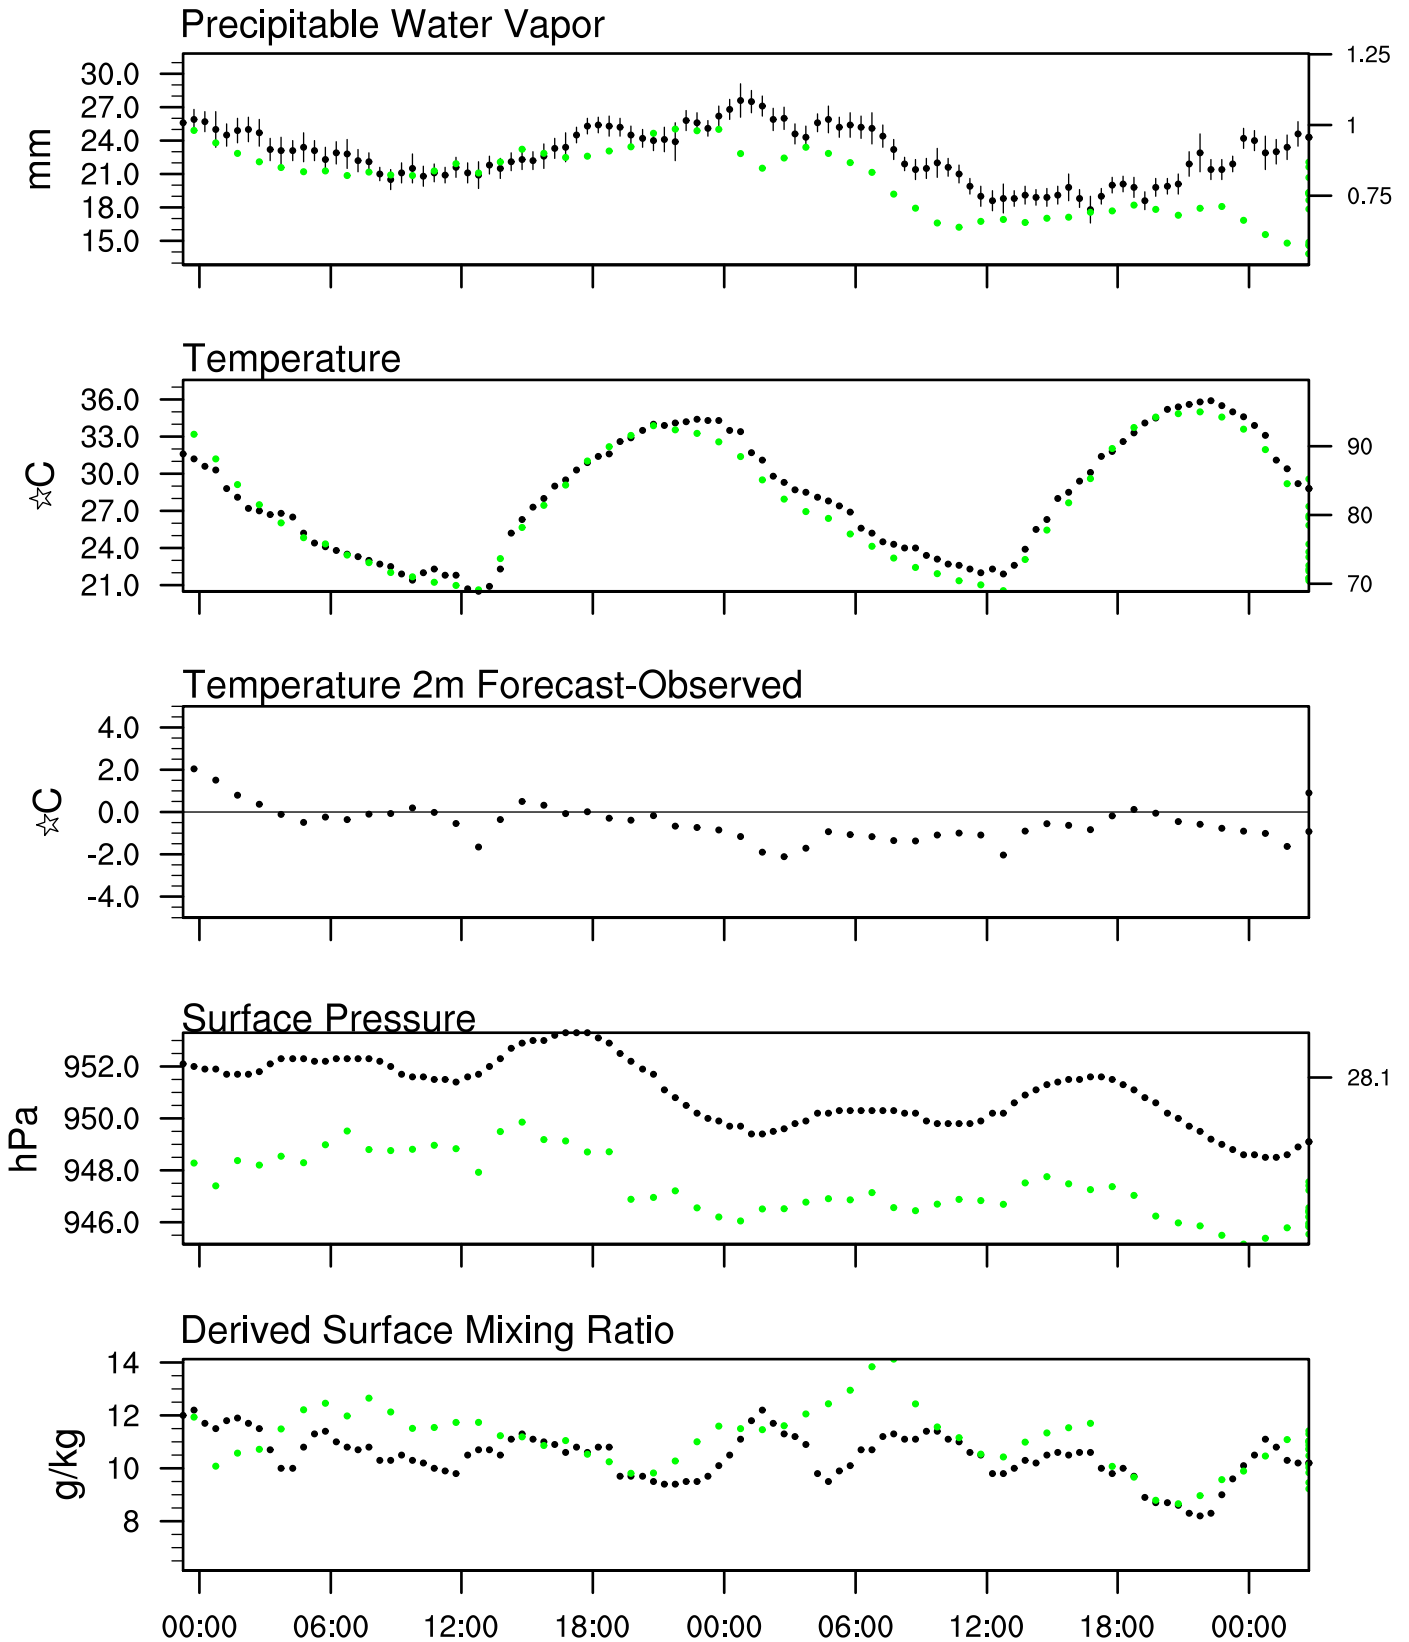

Organ Pipe, AZ

19 Aug 2021 23:45 UTC - 23 Aug 2021 12:15 UTC

Organ Pipe, AZ 19Aug 2021 23Z

Plcl=729 Tlcl[C]=10 Shox=5 Pwat[cm]=2 Cape[J]= 222

Organ Pipe, AZ 20Aug 2021 11Z

Plcl=862 Tlcl[C]=14 Shox=6 Pwat[cm]=2 Cape[J]= 0