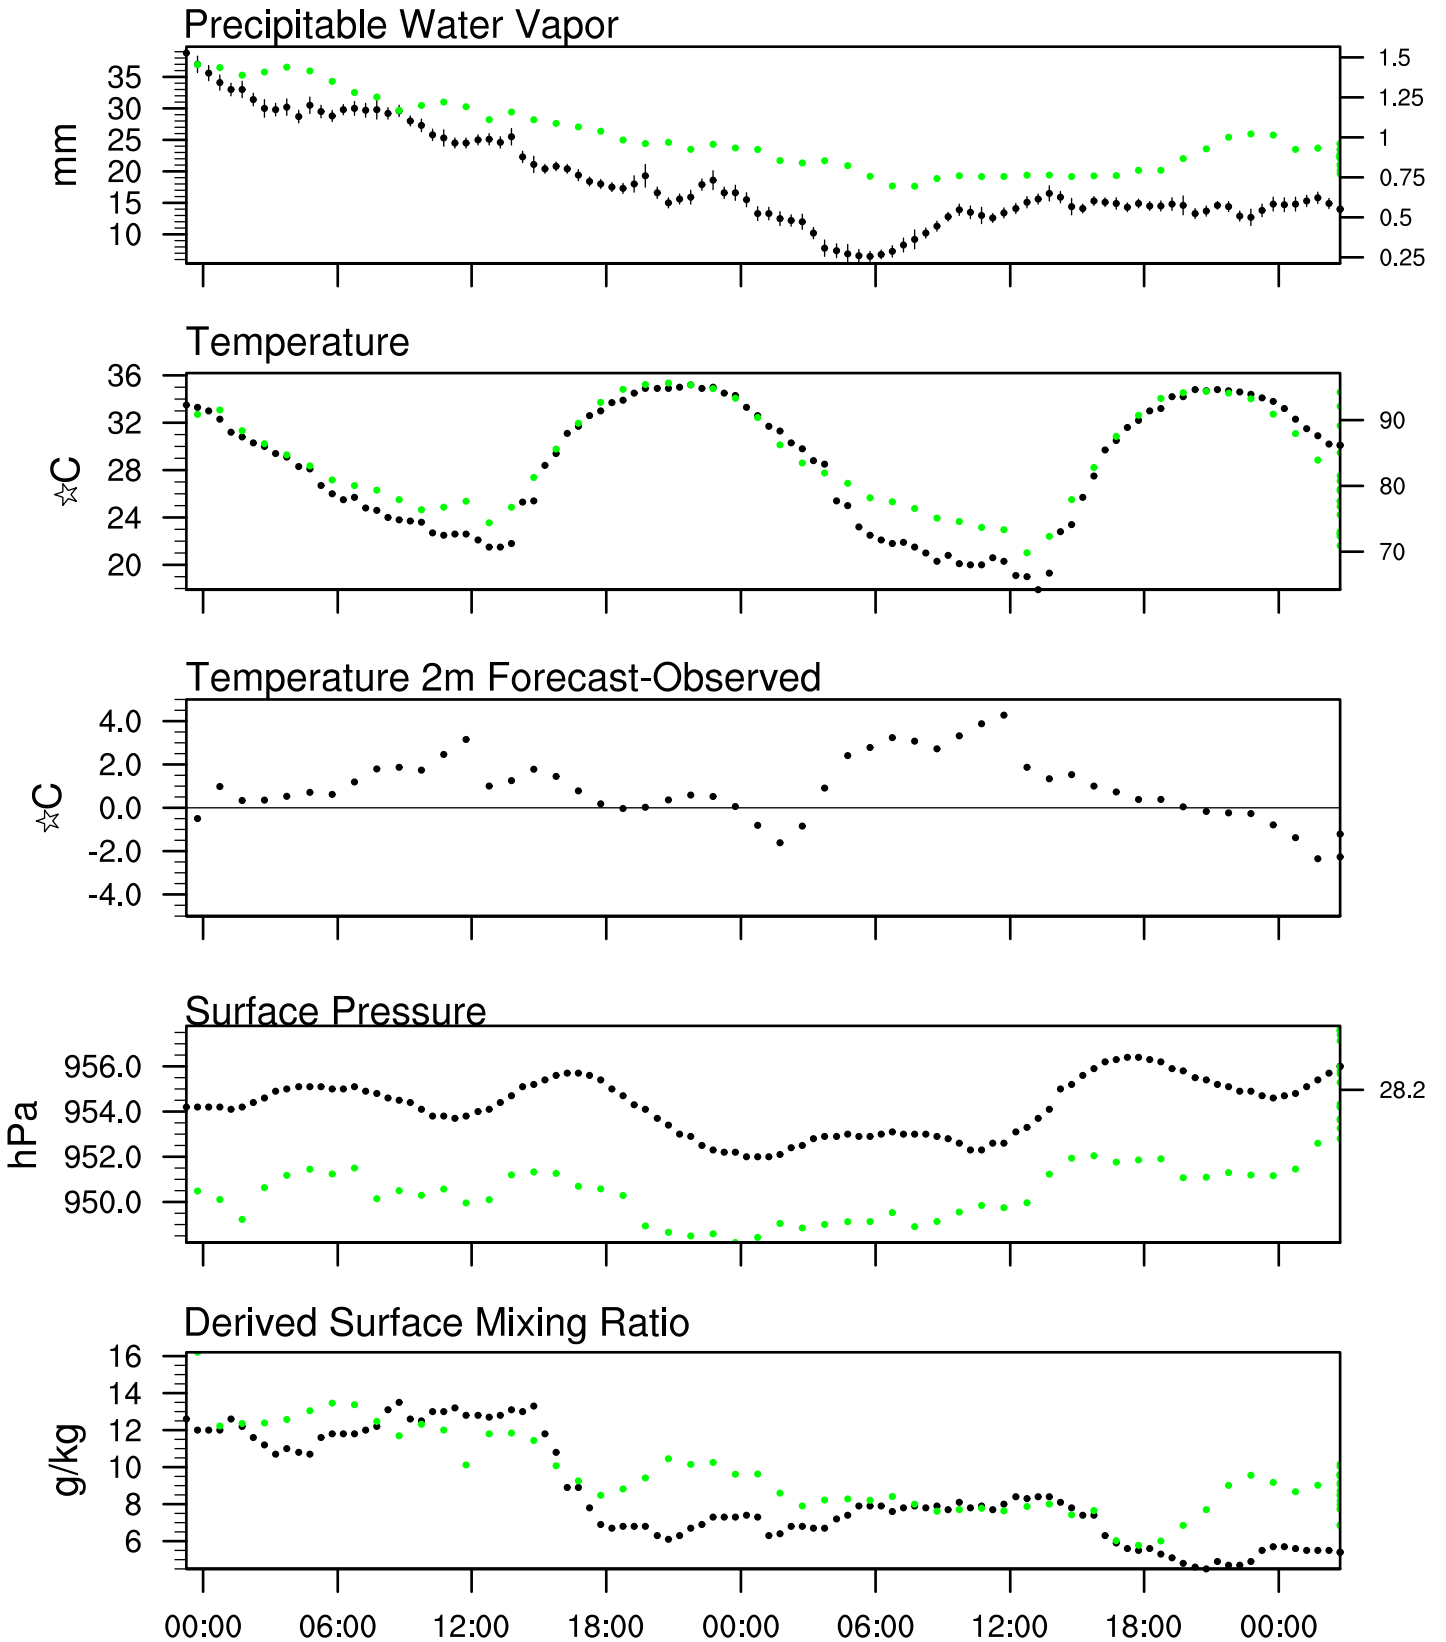

Organ Pipe, AZ

18 Sep 2021 23:45 UTC - 22 Sep 2021 12:15 UTC

Organ Pipe, AZ 18Sep 2021 23Z

Plcl=769 Tlcl[C]=14 Shox=1 Pwat[cm]=4 Cape[J]= 1004

Organ Pipe, AZ 19Sep 2021 11Z

Ptcl=783 Tlcl[C]=10 Shox=5 Pwat[cm]=3 Cape[J]= 0