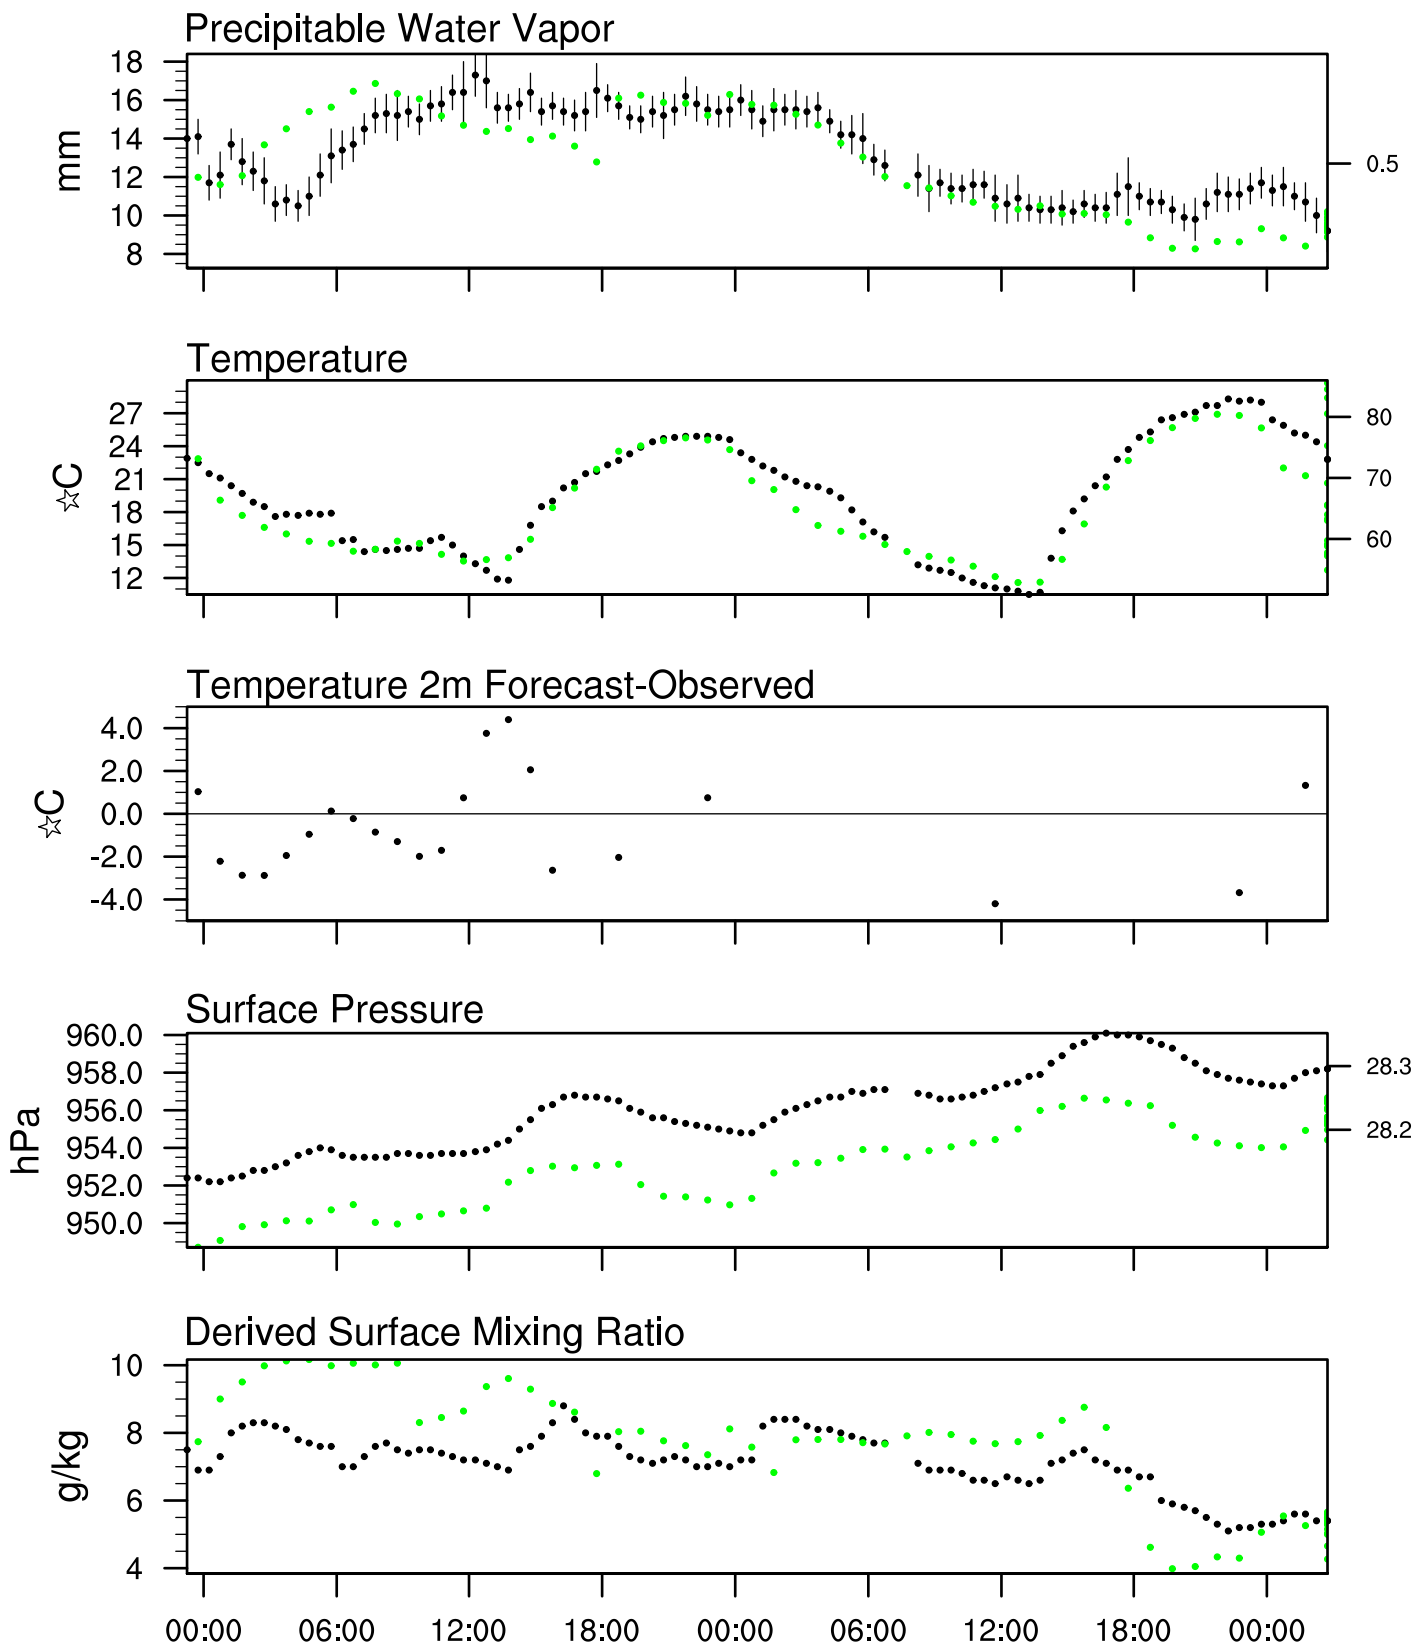

Organ Pipe, AZ

18 Oct 2021 23:45 UTC - 22 Oct 2021 12:15 UTC

Organ Pipe, AZ 18Oct 2021 23Z

Plcl=807 Tlcl[C]=9 Shox=10 Pwat[cm]=1 Cape[J]= 2

Organ Pipe, AZ 19Oct 2021 11Z

Plcl=897 Tlcl[C]=10 Shox=10 Pwat[cm]=1 Cape[J]= 0