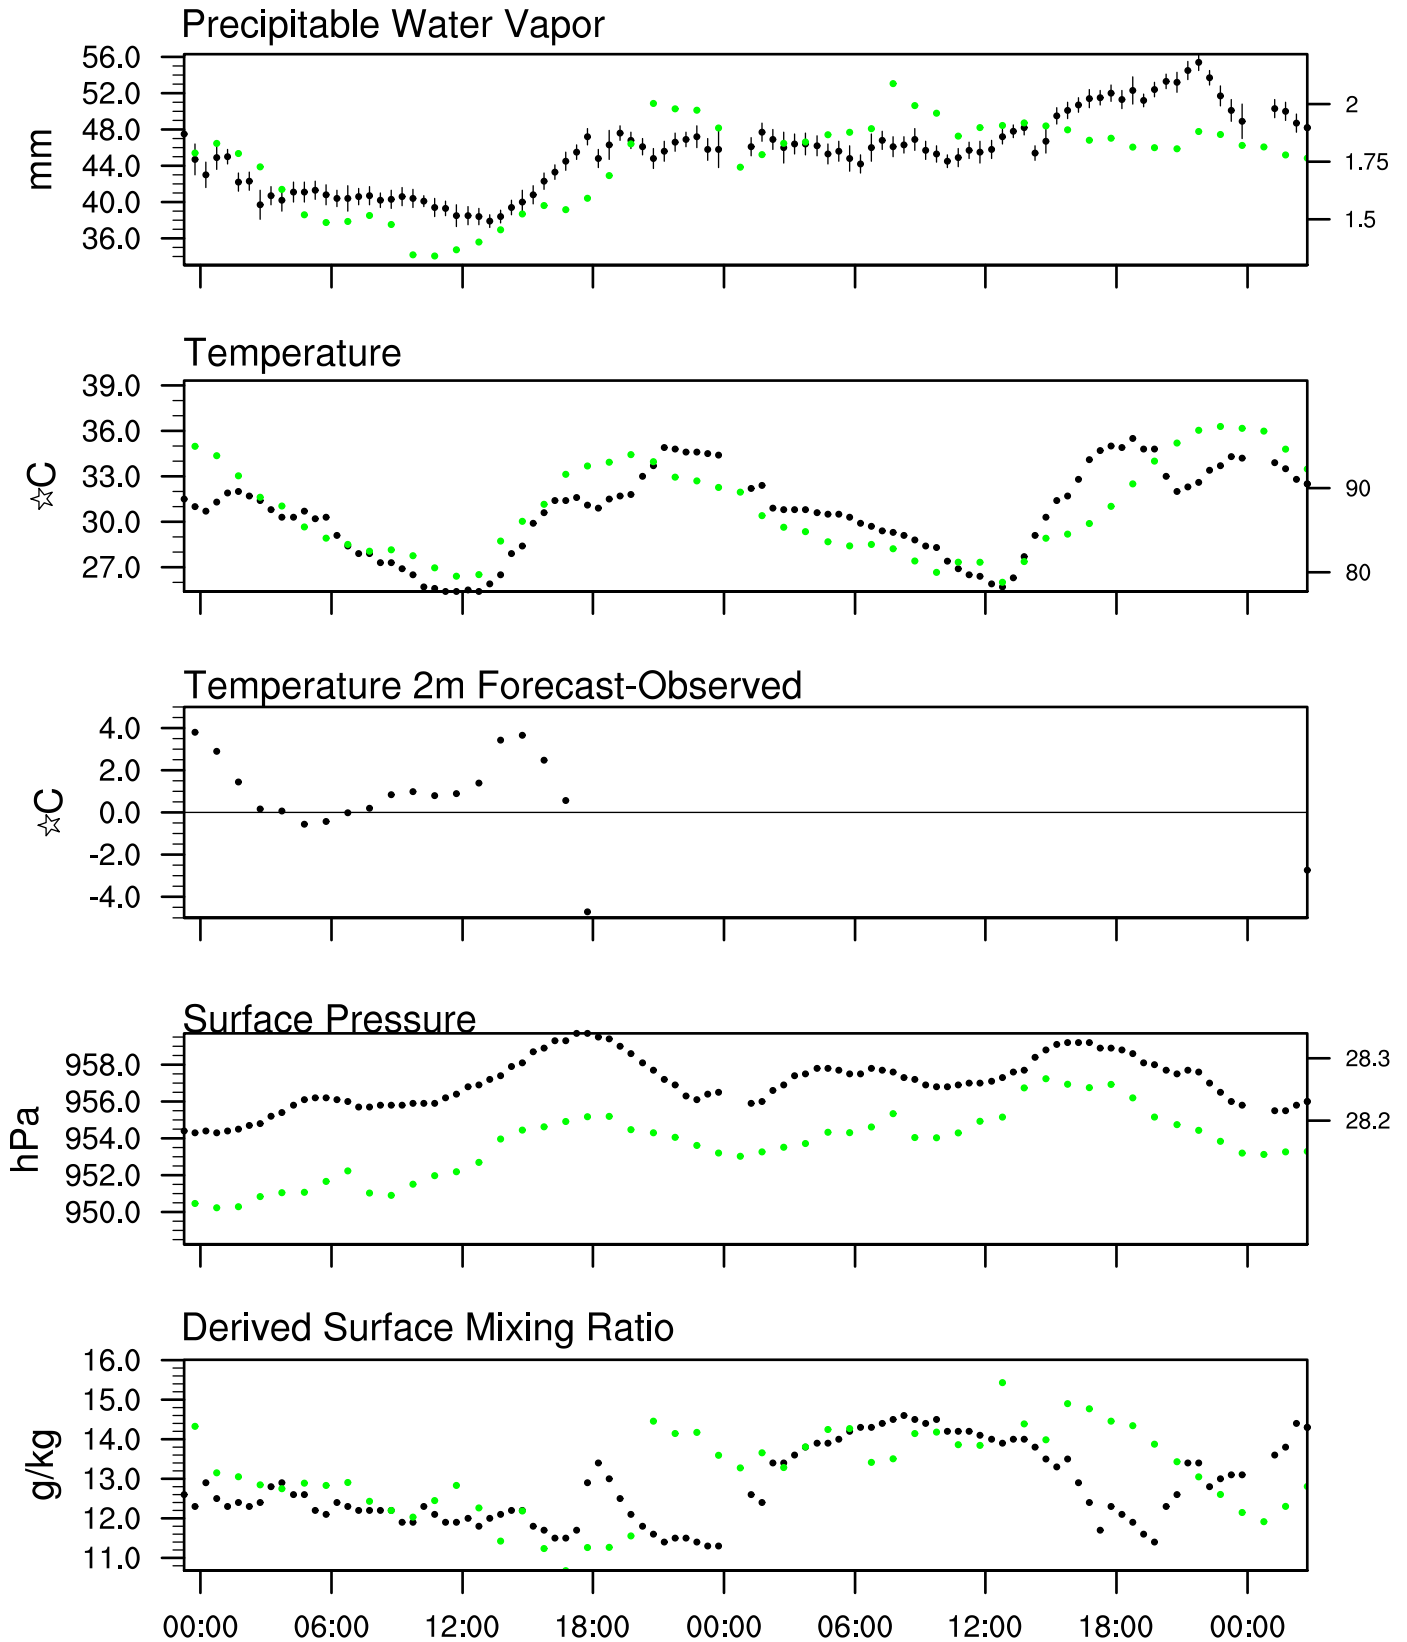

# Organ Pipe, AZ

17 Jul 2021 23:45 UTC - 21 Jul 2021 12:15 UTC