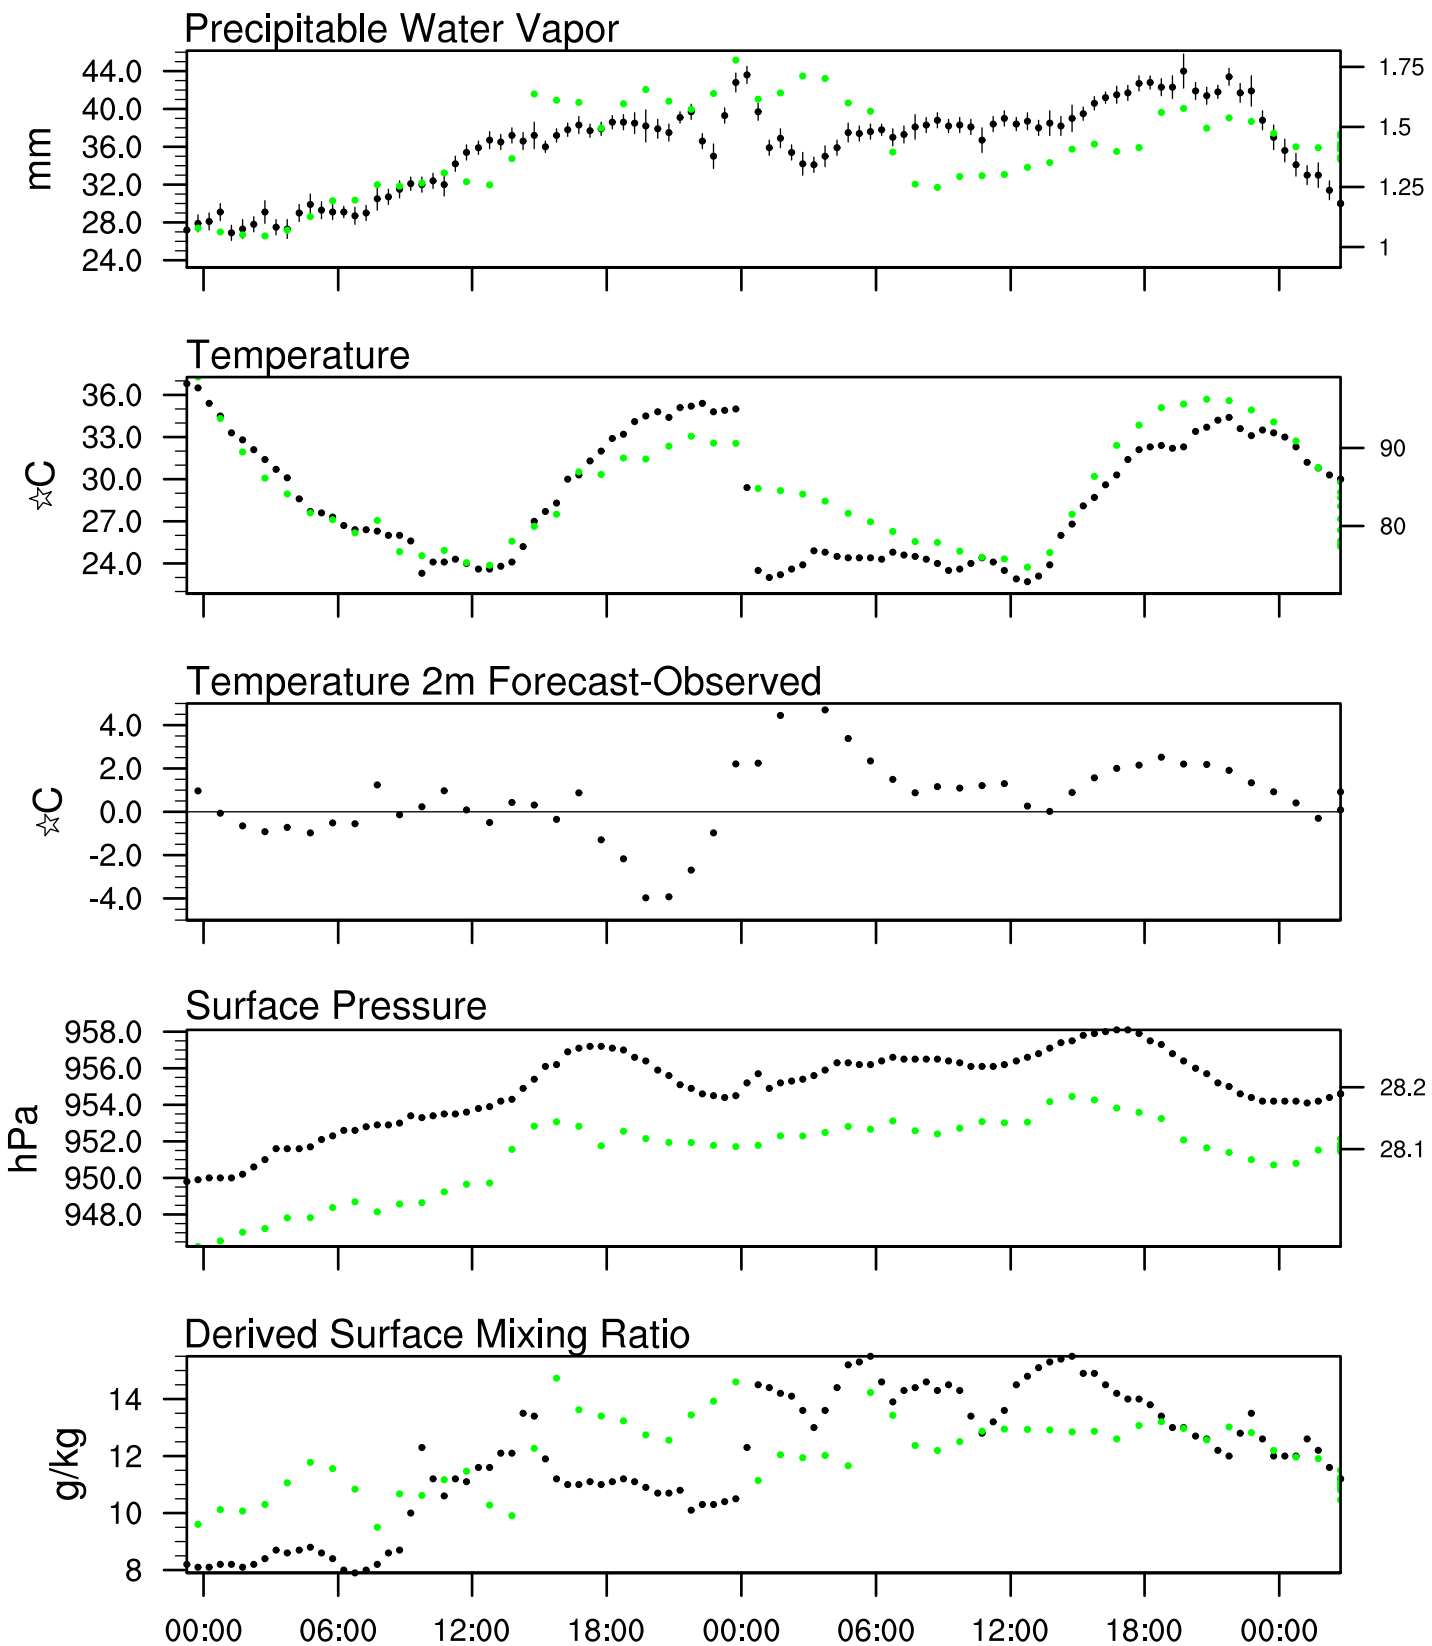

Organ Pipe, AZ

16 Sep 2021 23:45 UTC - 20 Sep 2021 12:15 UTC

Organ Pipe, AZ 16Sep 2021 23Z

Plcl=692 Tlcl[C]=9 Shox=-1 Pwat[cm]=3 Cape[J]= 1680

Organ Pipe, AZ 17Sep 2021 11Z

Plcl=820 Tlcl[C]=13 Shox=-2 Pwat[cm]=3 Cape[J]= 118