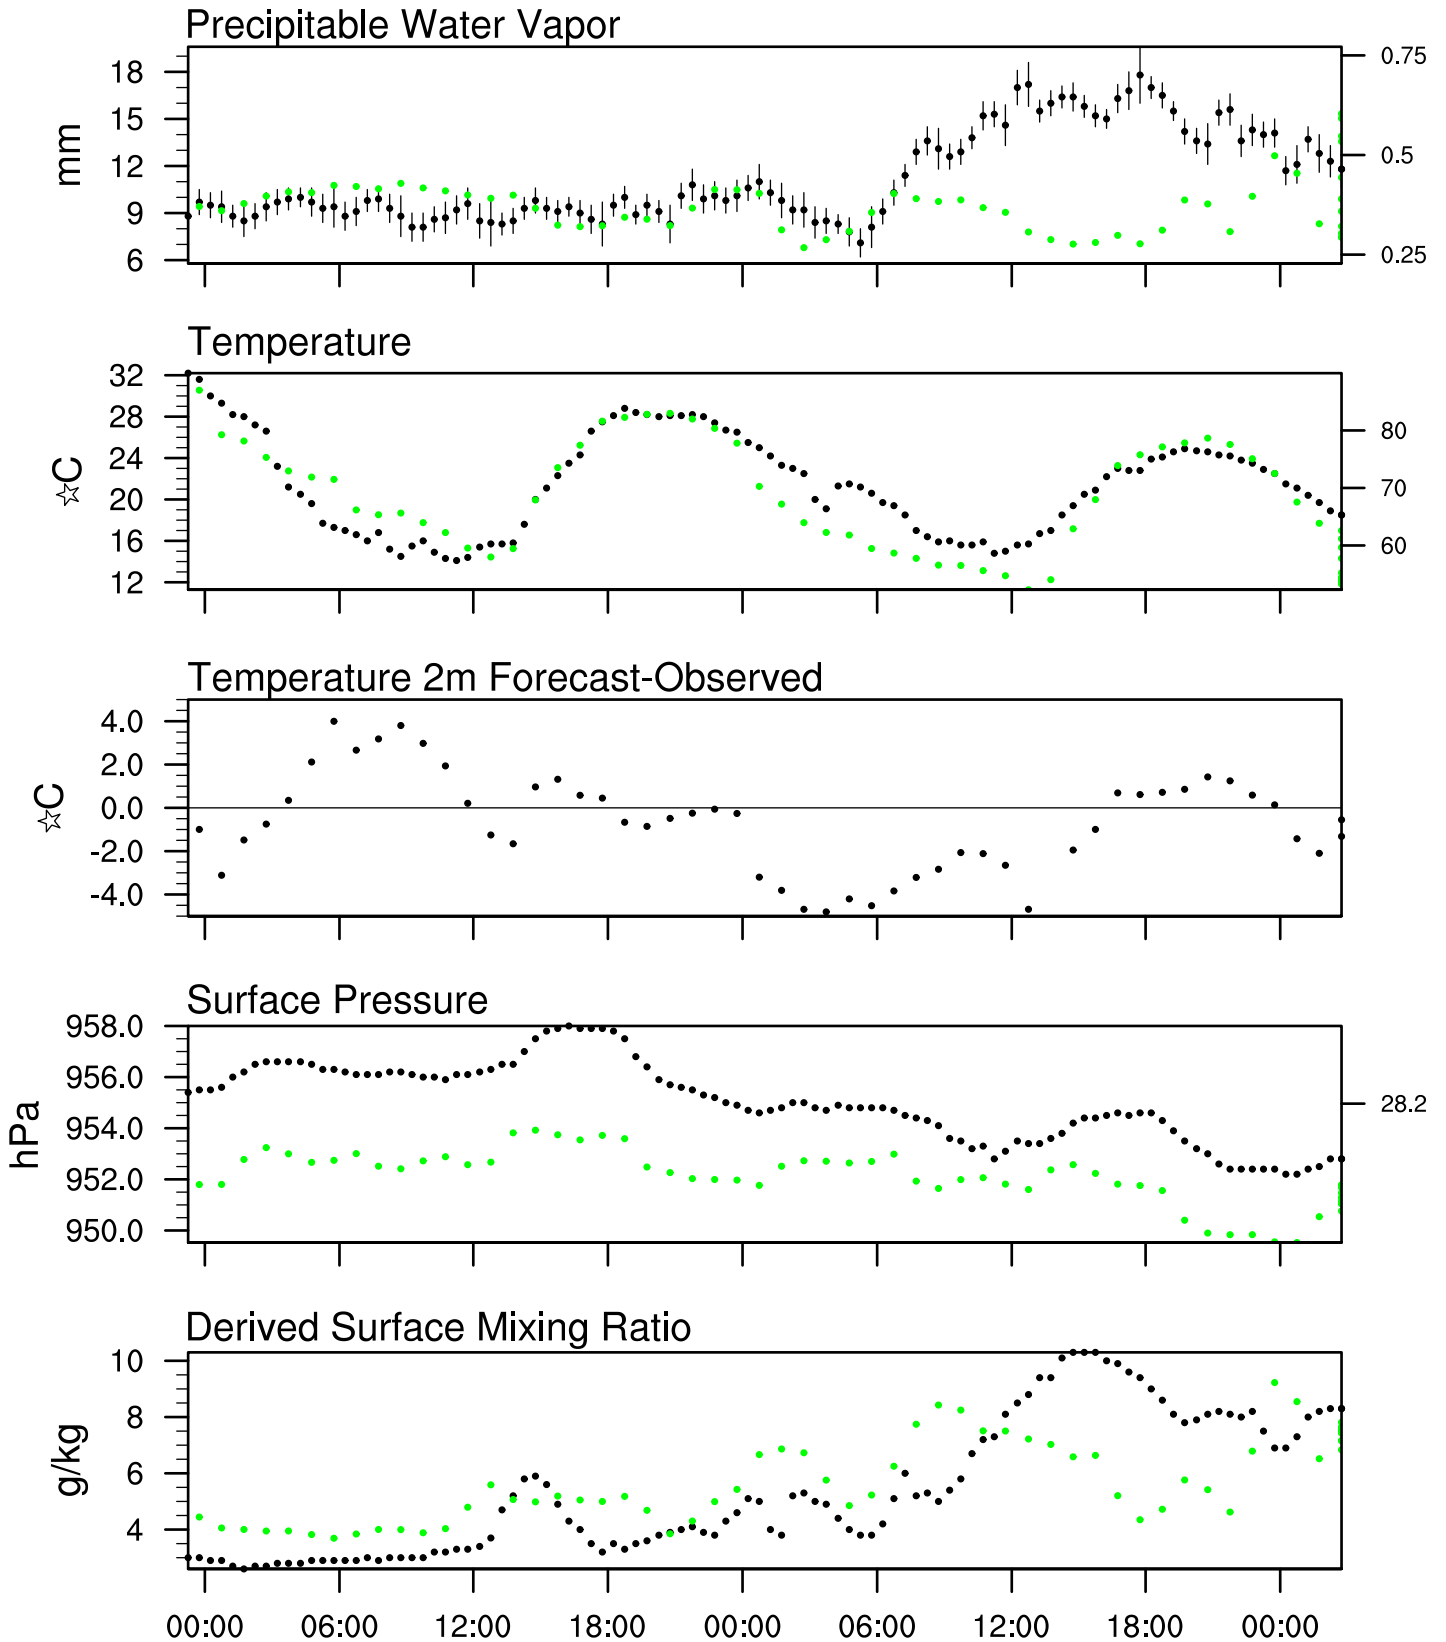

# Organ Pipe, AZ

16 Oct 2021 23:45 UTC - 20 Oct 2021 12:15 UTC