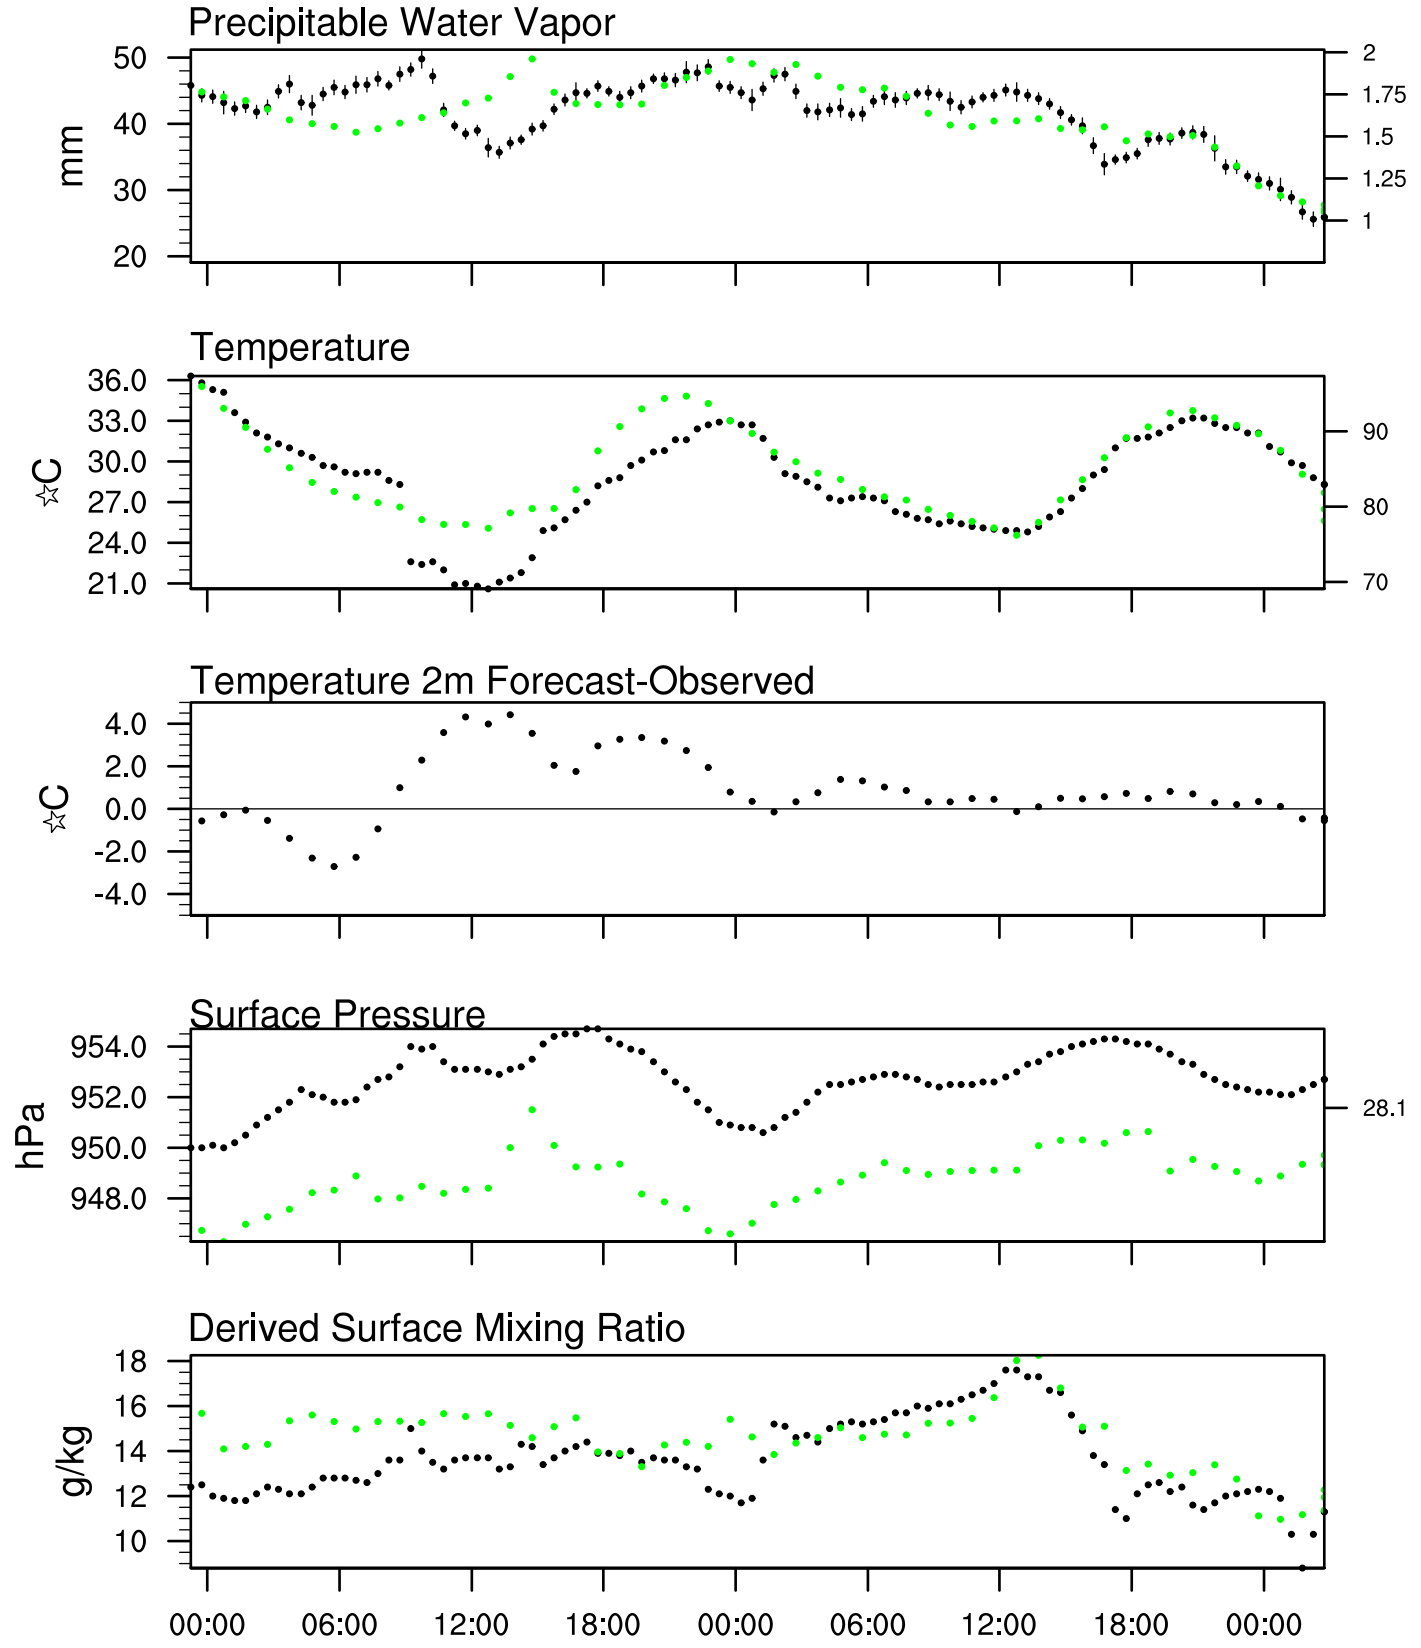

Organ Pipe, AZ

16 Aug 2021 23:45 UTC - 20 Aug 2021 12:15 UTC

Organ Pipe, AZ 16Aug 2021 23Z

Plcl=757 Tlcl[C]=15 Shox=-3 Pwat[cm]=4 Cape[J]= 2920

Organ Pipe, AZ 17Aug 2021 11Z

Plcl=871 Tlcl[C]=18 Shox=0 Pwat[cm]=4 Cape[J]= 684