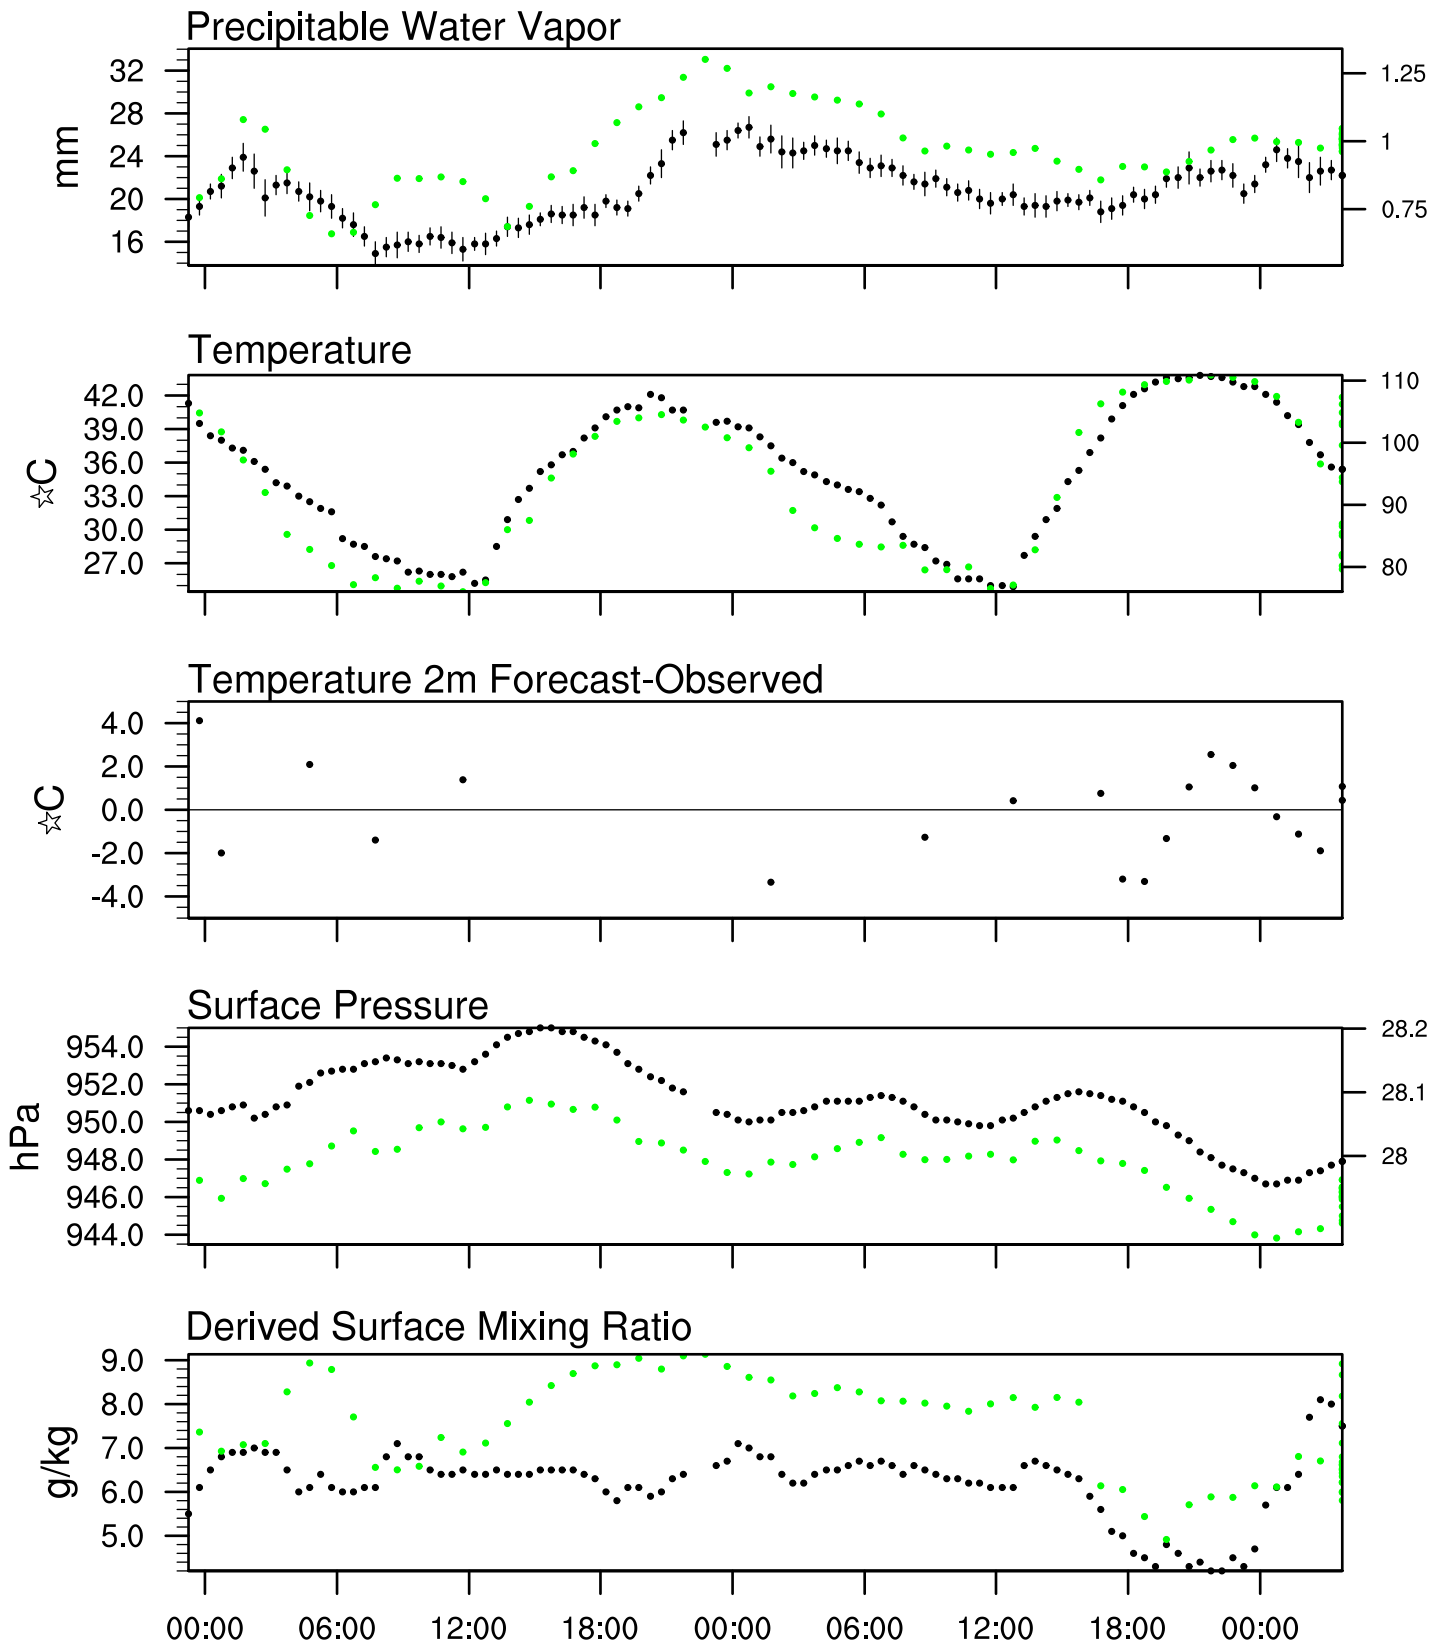

Organ Pipe, AZ

15 Jun 2021 23:45 UTC - 19 Jun 2021 12:15 UTC

Organ Pipe, AZ 15Jun 2021 23Z

Plcl=623 Tlcl[C]=3 Shox=3 Pwat[cm]=2 Cape[J]= 535

Organ Pipe, AZ 16Jun 2021 11Z

Plcl=738 Tlcl[C]=4 Shox=3 Pwat[cm]=2 Cape[J]= 0