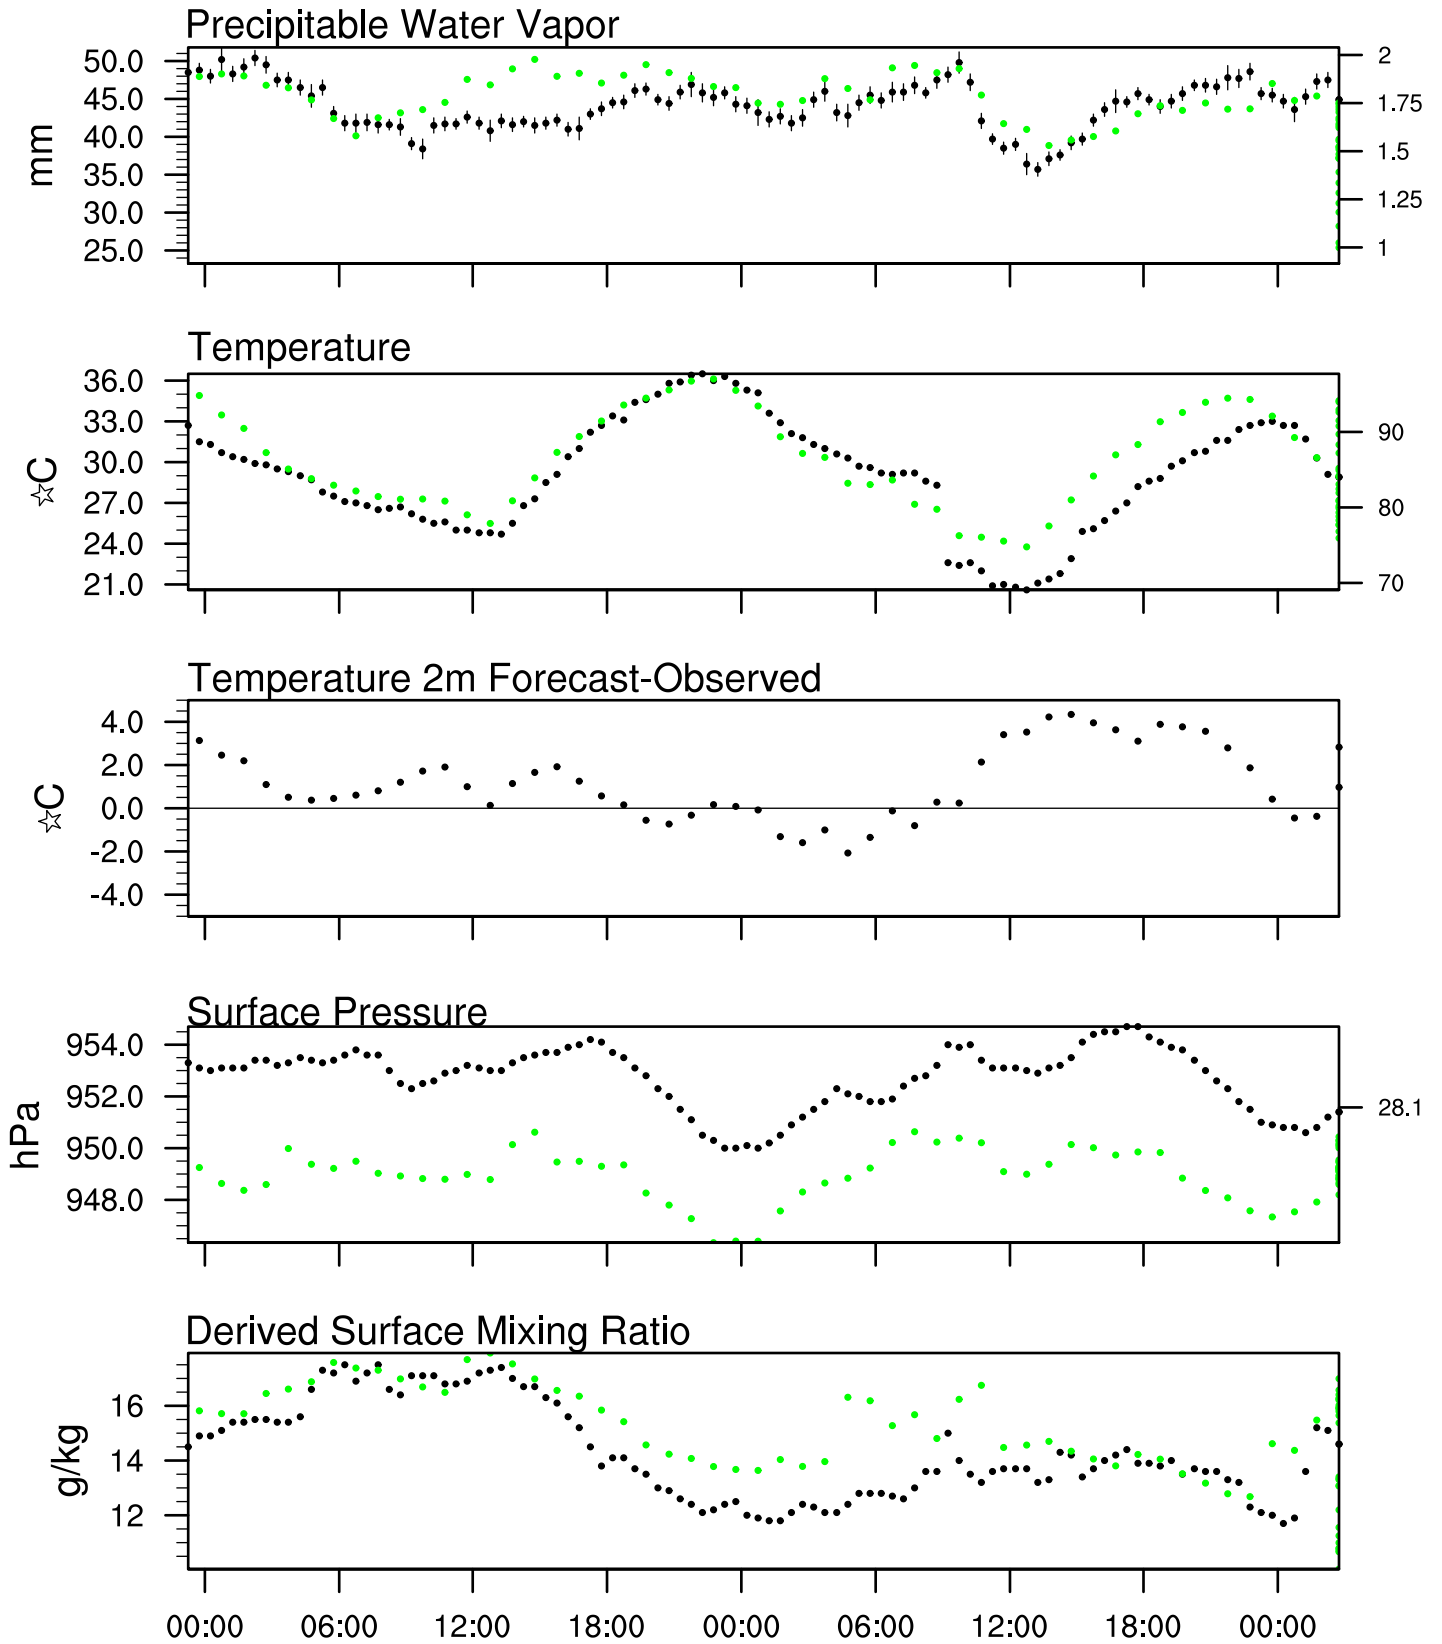

# Organ Pipe, AZ

15 Aug 2021 23:45 UTC - 19 Aug 2021 12:15 UTC