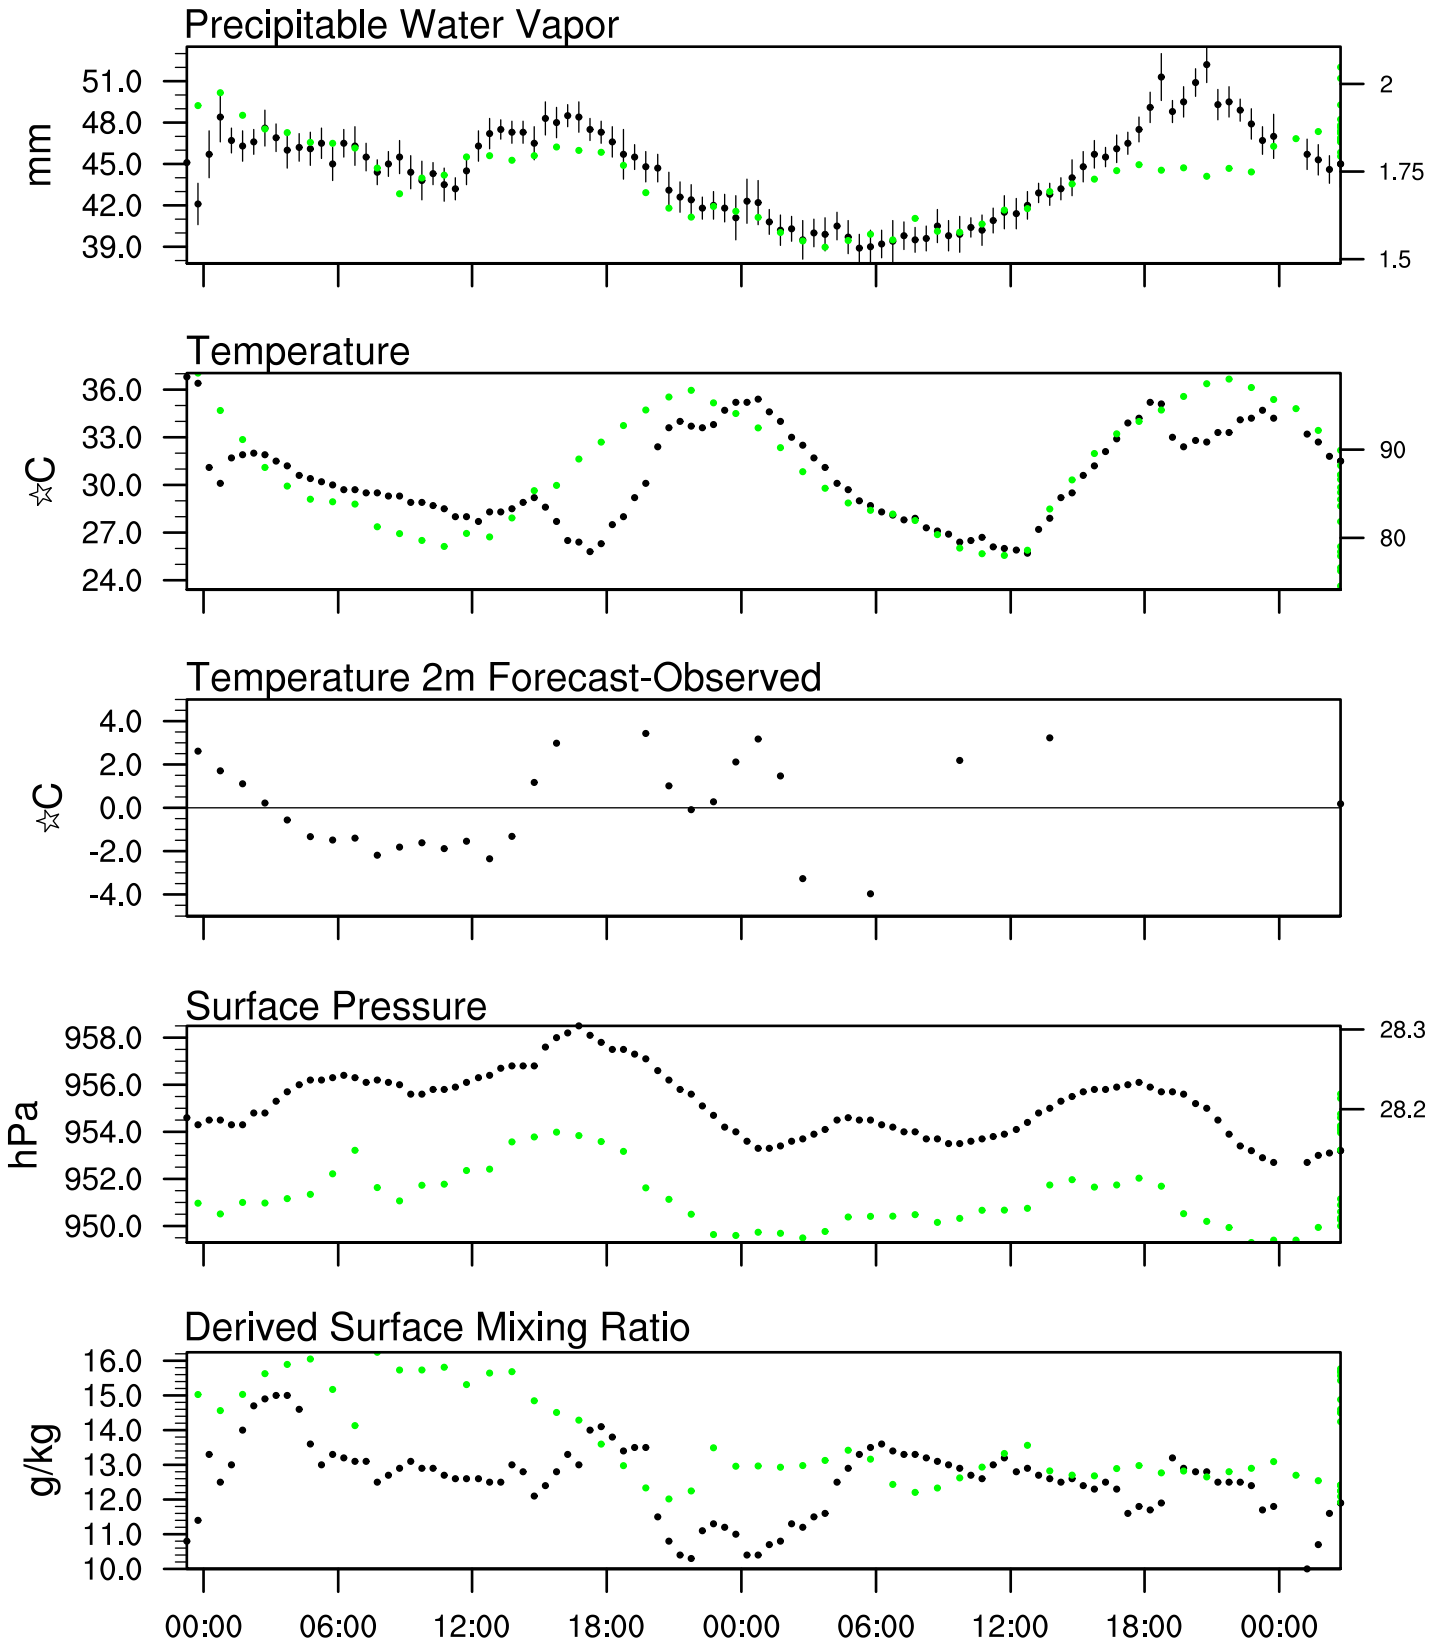

Organ Pipe, AZ

14 Jul 2021 23:45 UTC - 18 Jul 2021 12:15 UTC

Organ Pipe, AZ 14Jul 2021 23Z

Plcl=747 Tlcl[C]=14 Shox=-2 Pwat[cm]=5 Cape[J]= 1738

Organ Pipe, AZ 15Jul 2021 11Z

Plcl=856 Tlcl[C]=18 Shox=-1 Pwat[cm]=5 Cape[J]= 1367