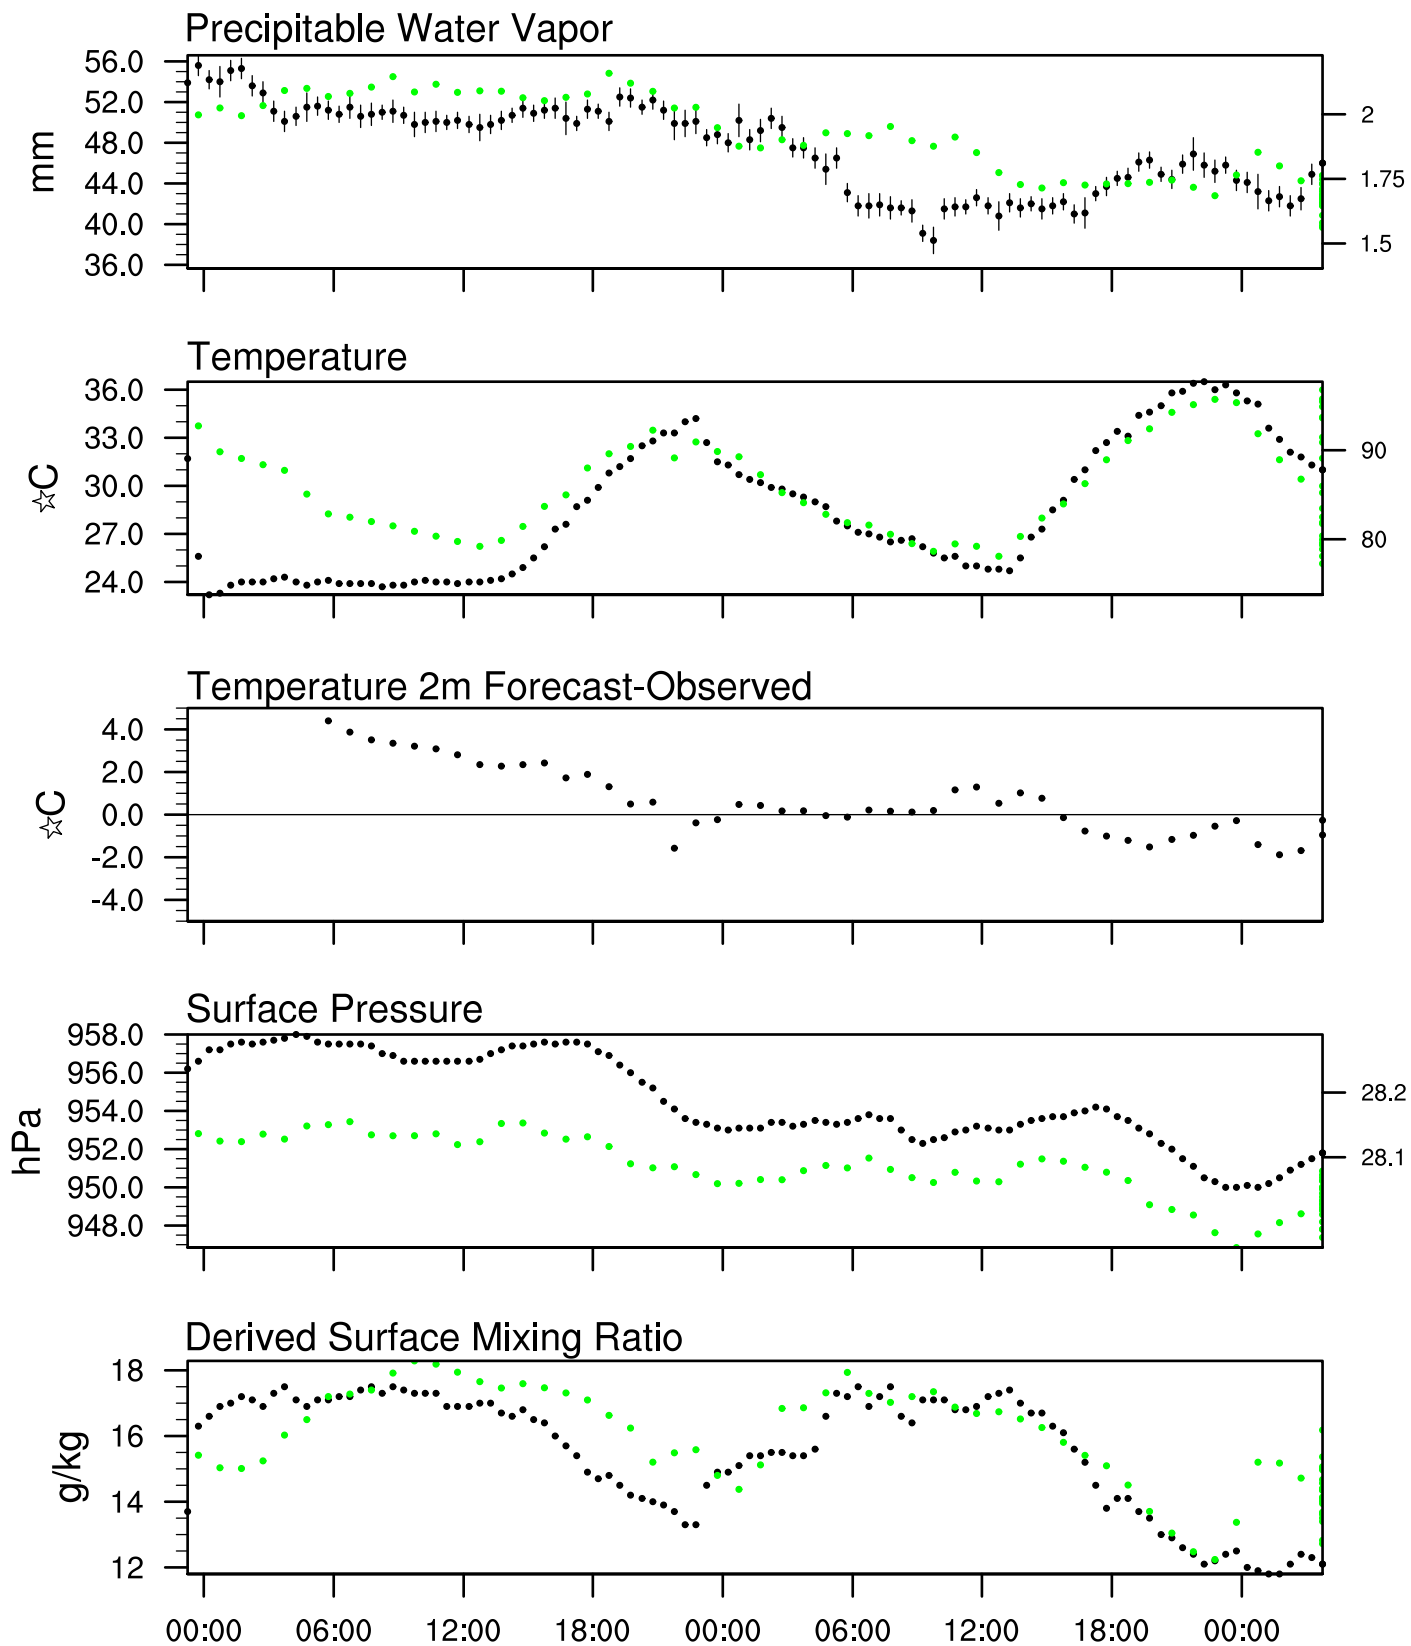

Organ Pipe, AZ

14 Aug 2021 23:45 UTC - 18 Aug 2021 12:15 UTC

Organ Pipe, AZ 14Aug 2021 23Z

Plcl=799 Tlcl[C]=17 Shox=-2 Pwat[cm]=5 Cape[J]= 2624

Organ Pipe, AZ 15Aug 2021 11Z

Plcl=892 Tlcl[C]=21 Shox=-2 Pwat[cm]=5 Cape[J]= 2129