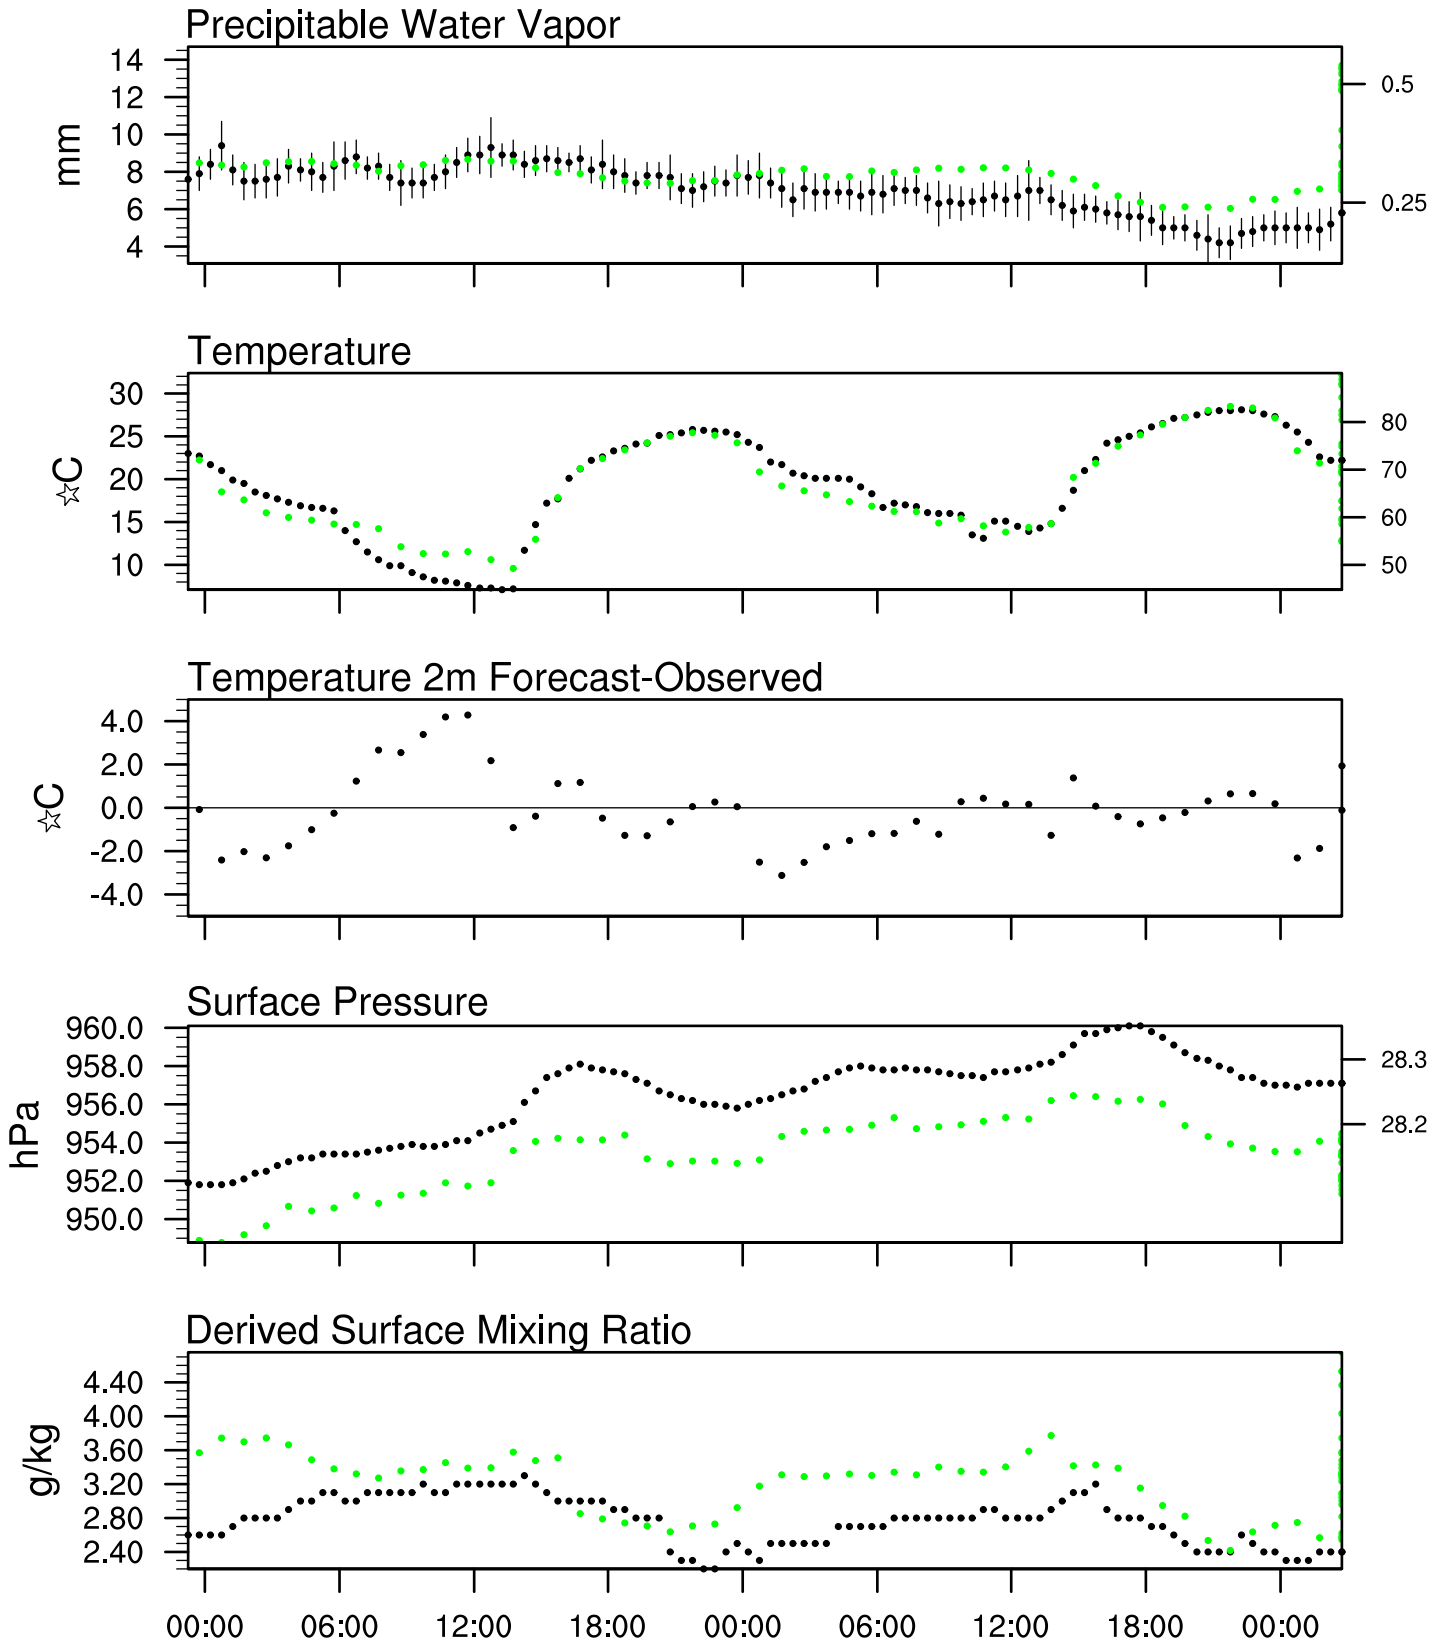

Organ Pipe, AZ

13 Oct 2021 23:45 UTC - 17 Oct 2021 12:15 UTC

Organ Pipe, AZ 13Oct 2021 23Z

Plcl=682 Tlcl[C]=-5 Shox=12 Pwat[cm]=1 Cape[J]= 7

Organ Pipe, AZ 14Oct 2021 11Z

Plcl=753 Tlcl[C]=-5 Shox=17 Pwat[cm]=1 Cape[J]= 0