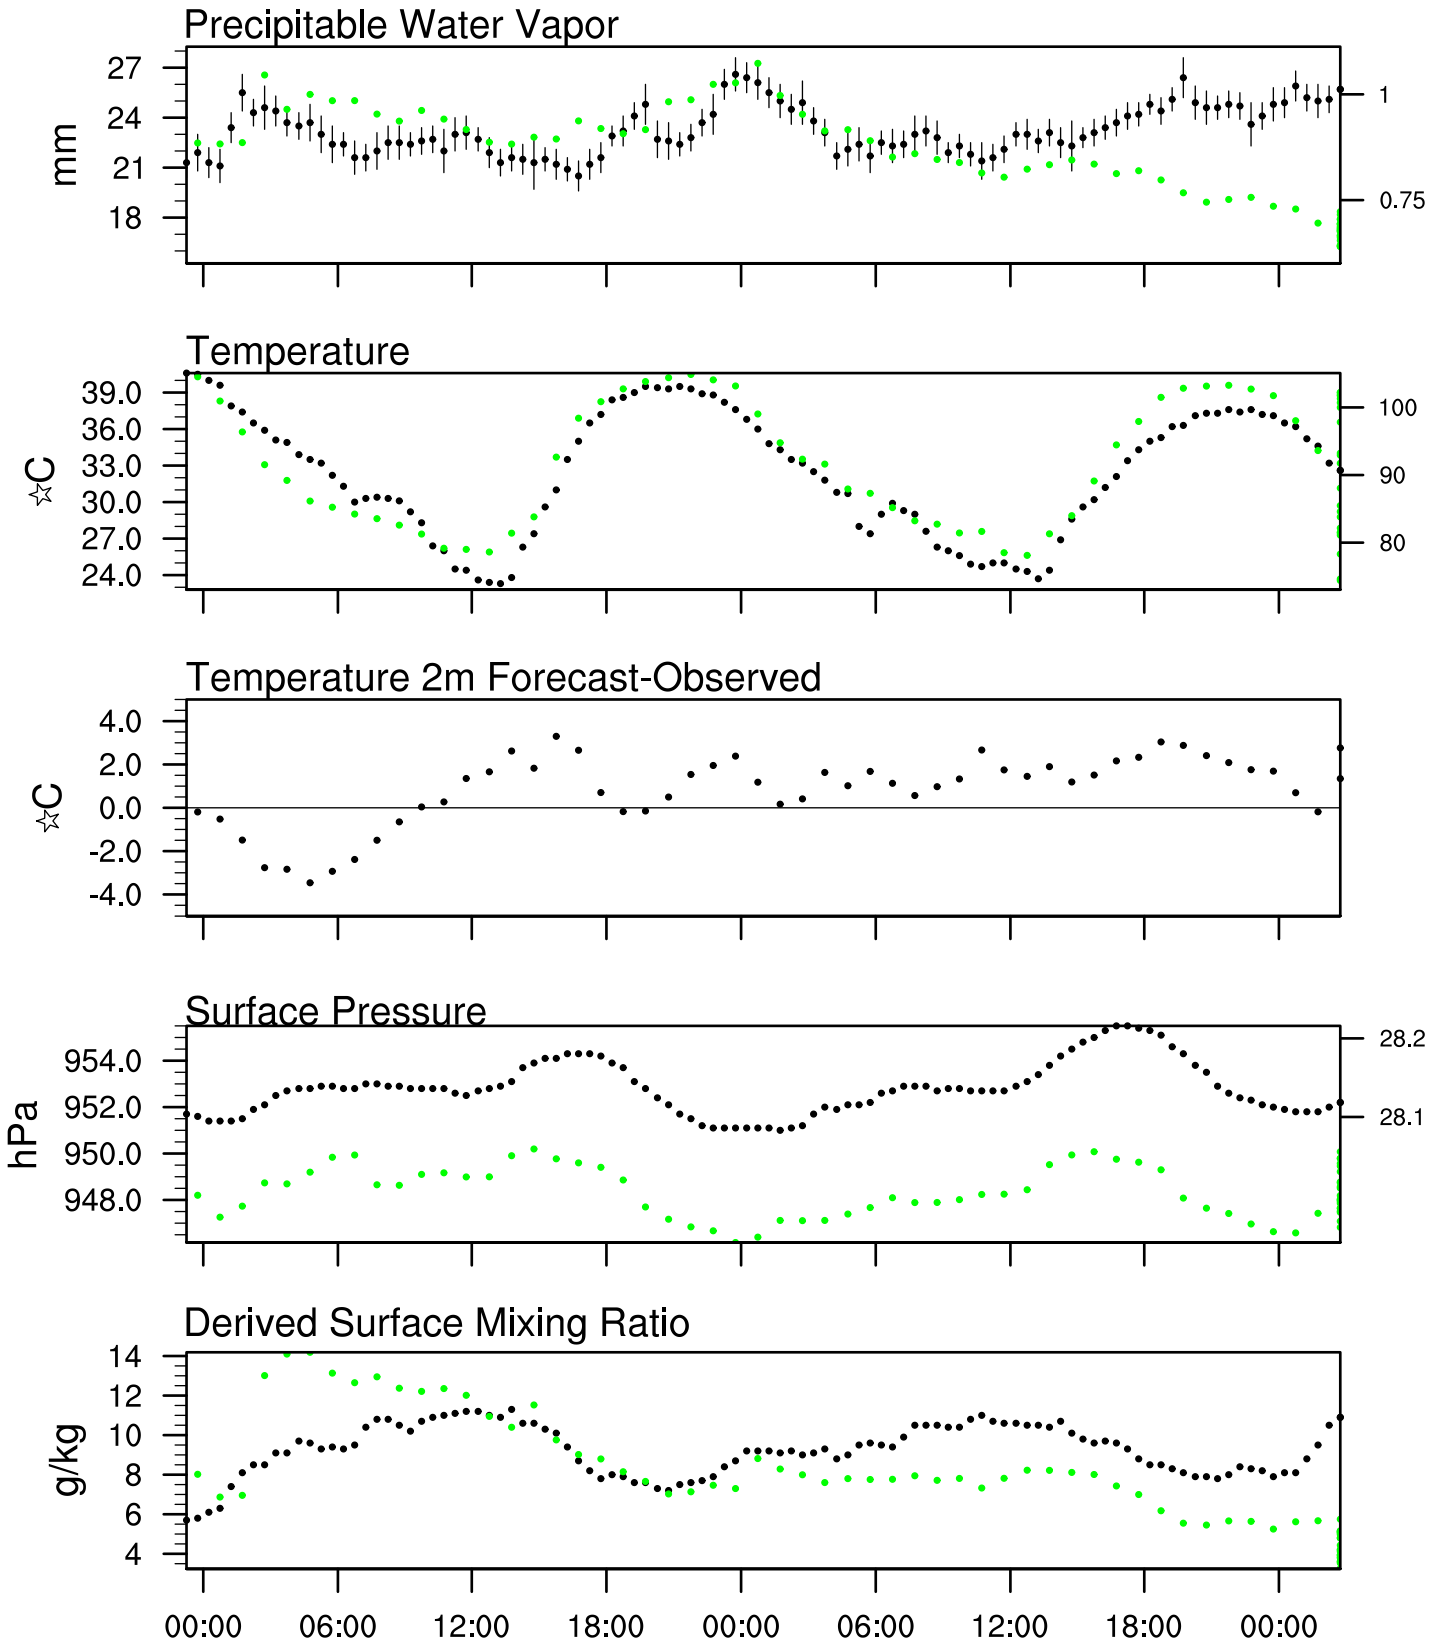

Organ Pipe, AZ

12 Sep 2021 23:45 UTC - 16 Sep 2021 12:15 UTC

Organ Pipe, AZ 12Sep 2021 23Z

Plcl=616 Tlcl[C]=1 Shox=4 Pwat[cm]=2 Cape[J]= 259

Organ Pipe, AZ 13Sep 2021 11Z

Plcl=796 Tlcl[C]=13 Shox=2 Pwat[cm]=2 Cape[J]= 154