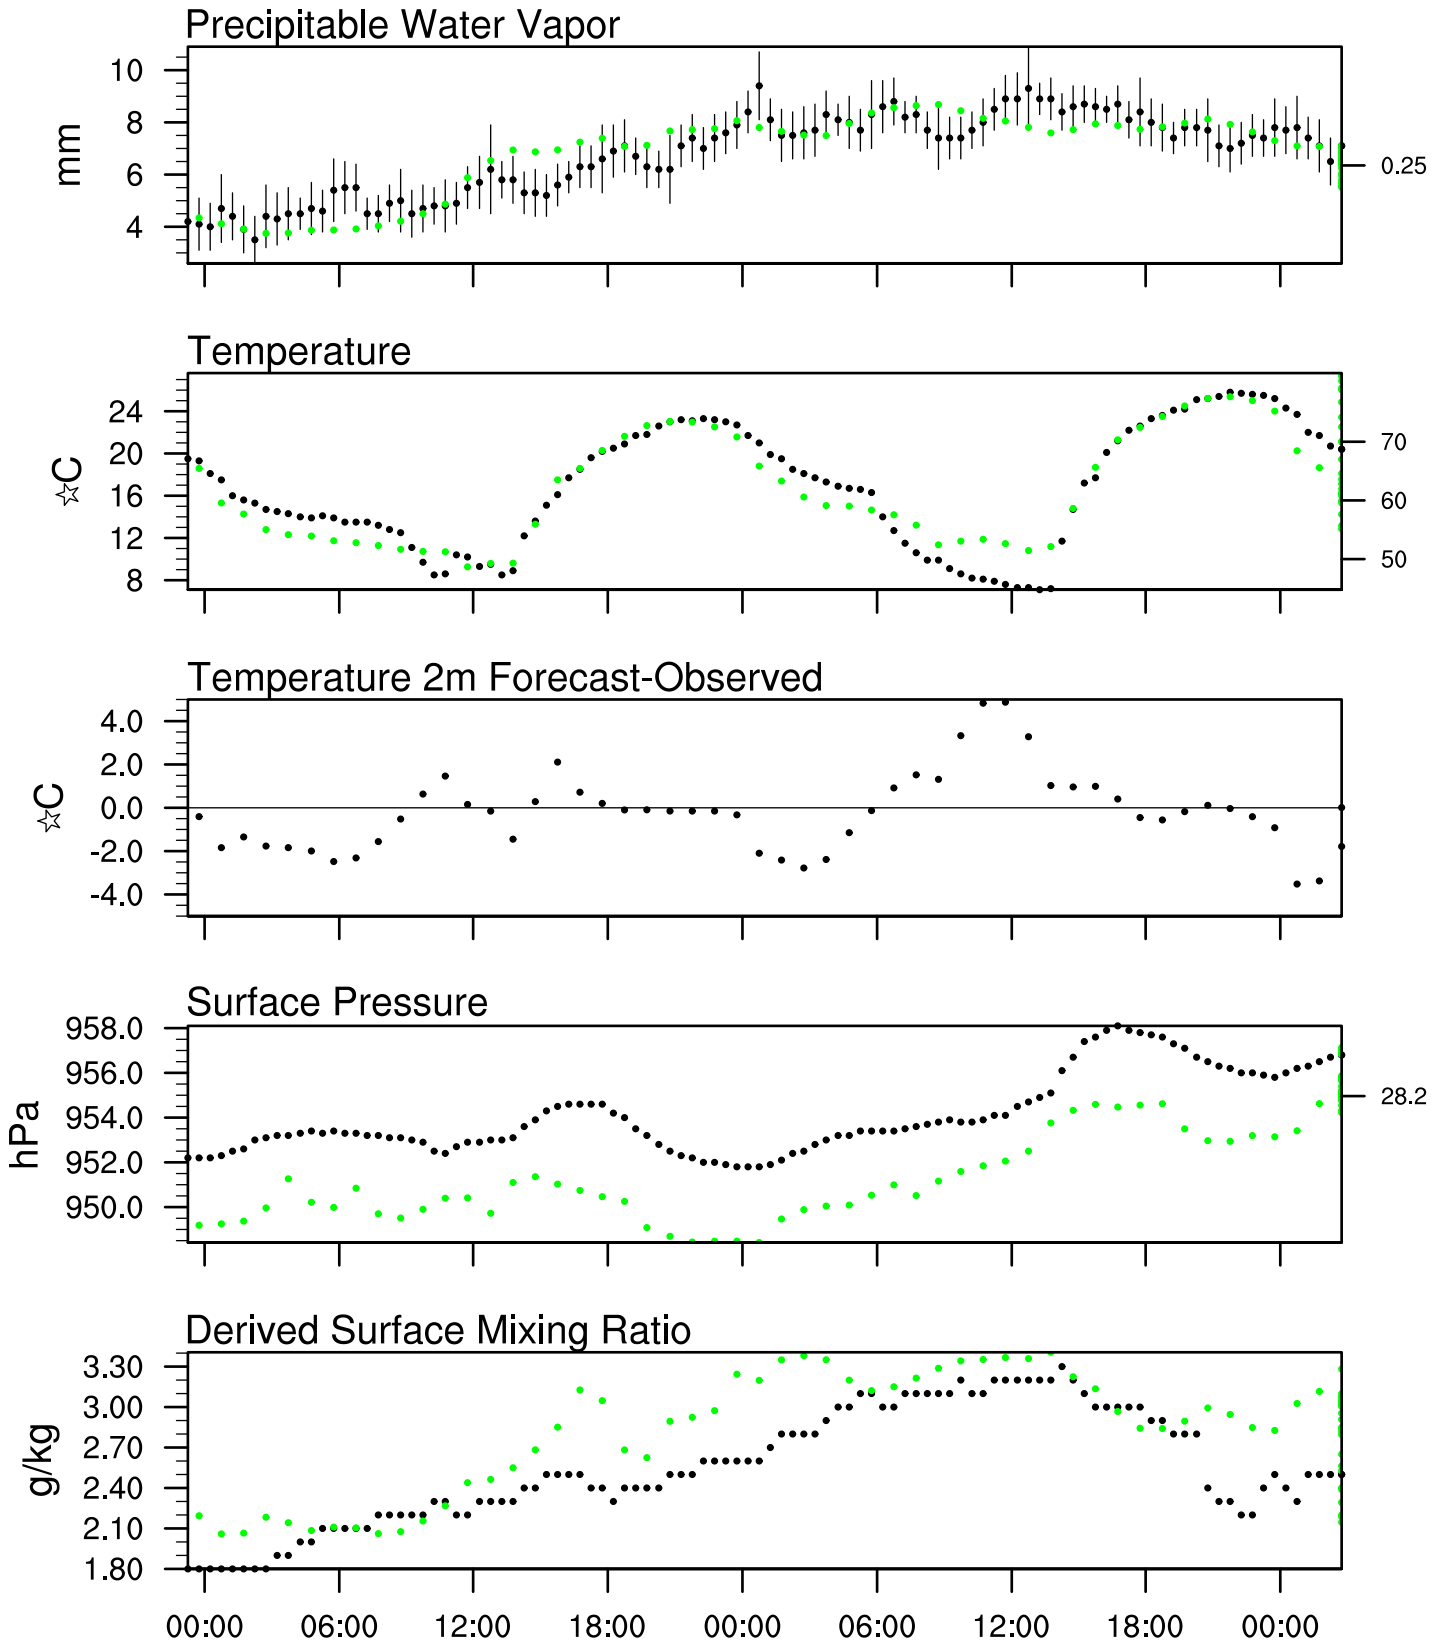

Organ Pipe, AZ

12 Oct 2021 23:45 UTC - 16 Oct 2021 12:15 UTC

Organ Pipe, AZ 12Oct 2021 23Z

Ptcl=643 Tlcl[C]=-13 Shox=20 Pwat[cm]=0 Cape[J]= 27

Organ Pipe, AZ 13Oct 2021 11Z

Plcl=727 Tlcl[C]=-9 Shox=17 Pwat[cm]=1 Cape[J]= 0