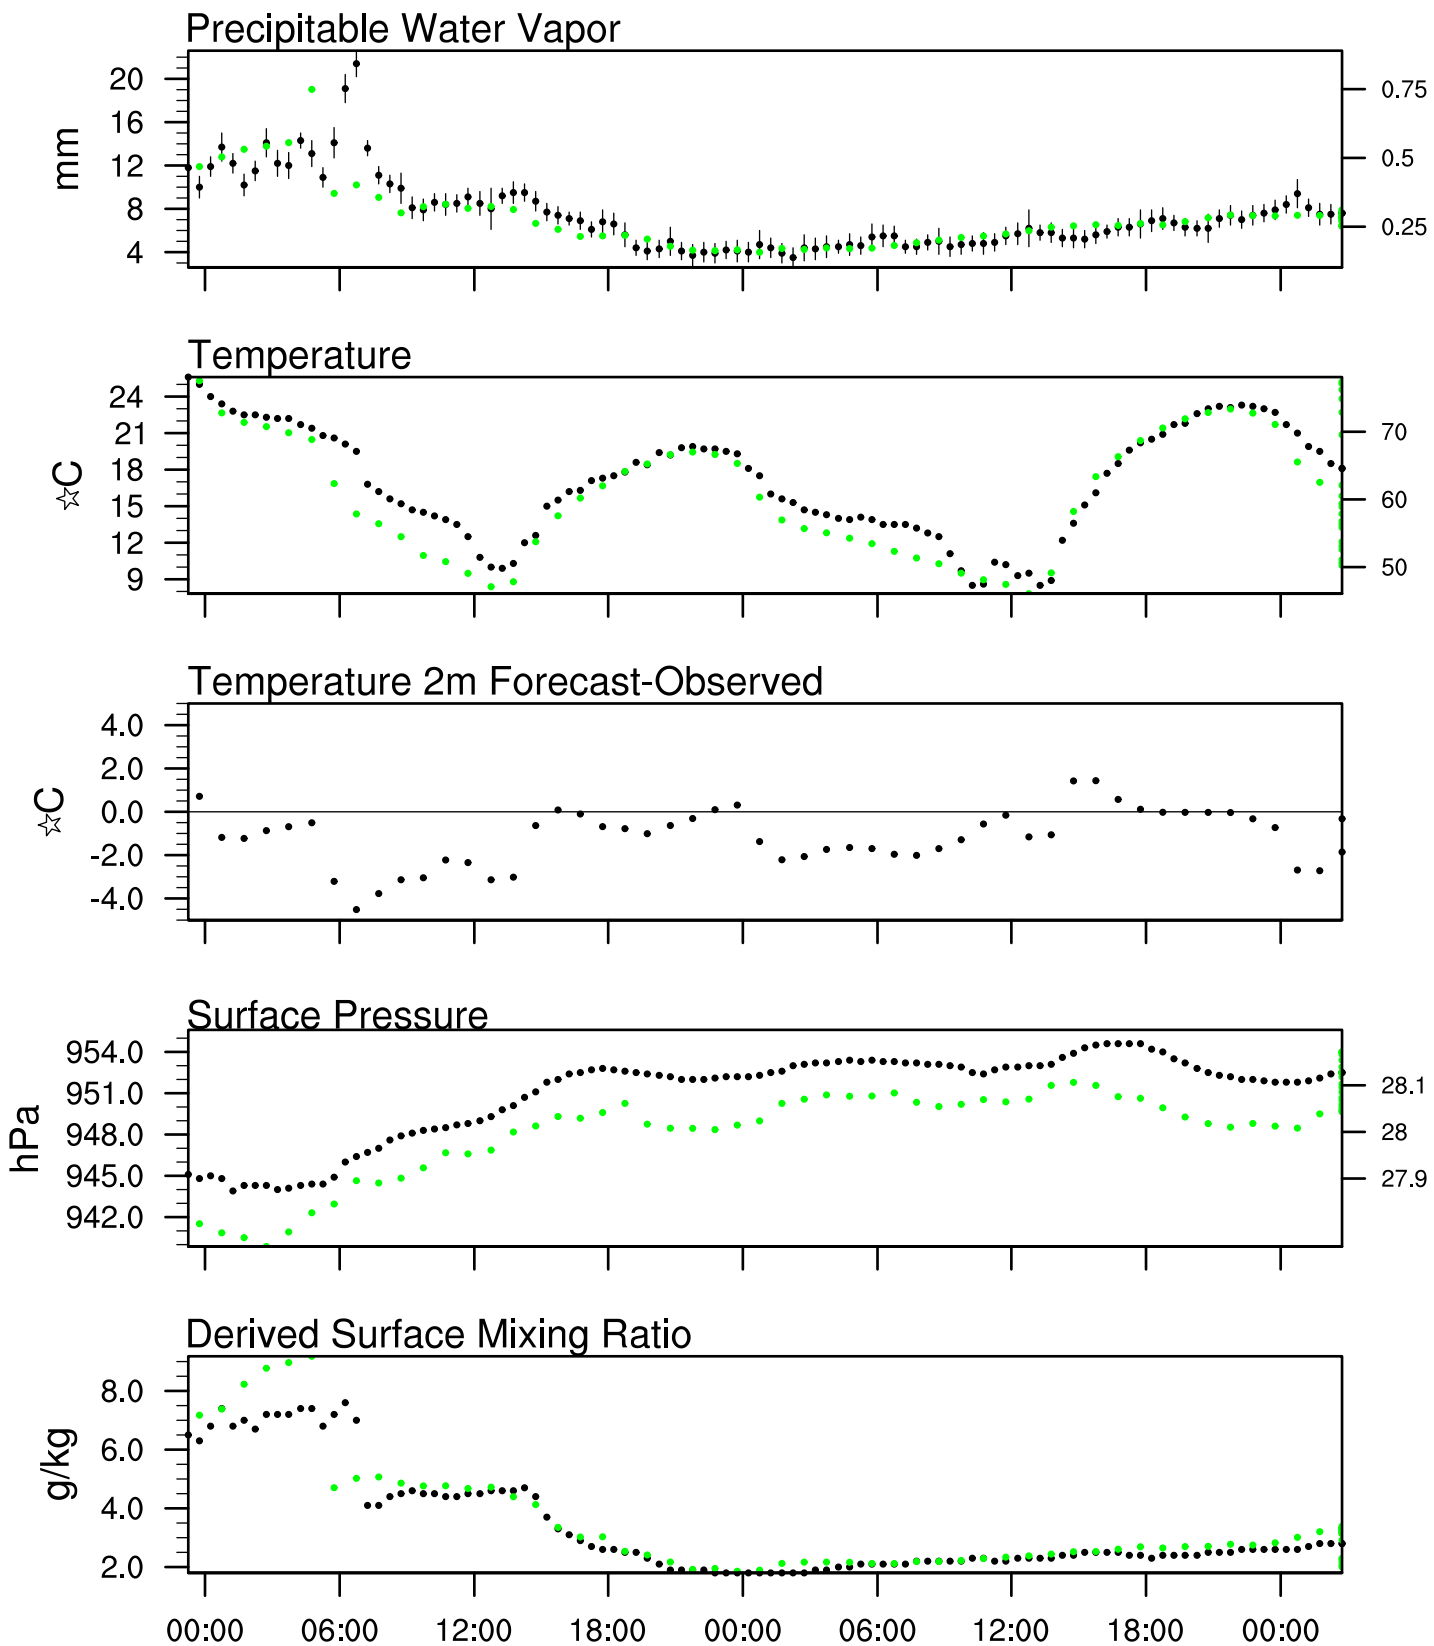

Organ Pipe, AZ

11 Oct 2021 23:45 UTC - 15 Oct 2021 12:15 UTC

Organ Pipe, AZ 11Oct 2021 23Z

Plcl=739 Tlcl[C]=4 Shox=6 Pwat[cm]=1 Cape[J]= 5

Organ Pipe, AZ 12Oct 2021 11Z

Ptcl=831 Tlcl[C]=0 Shox=18 Pwat[cm]=1 Cape[J]= 0