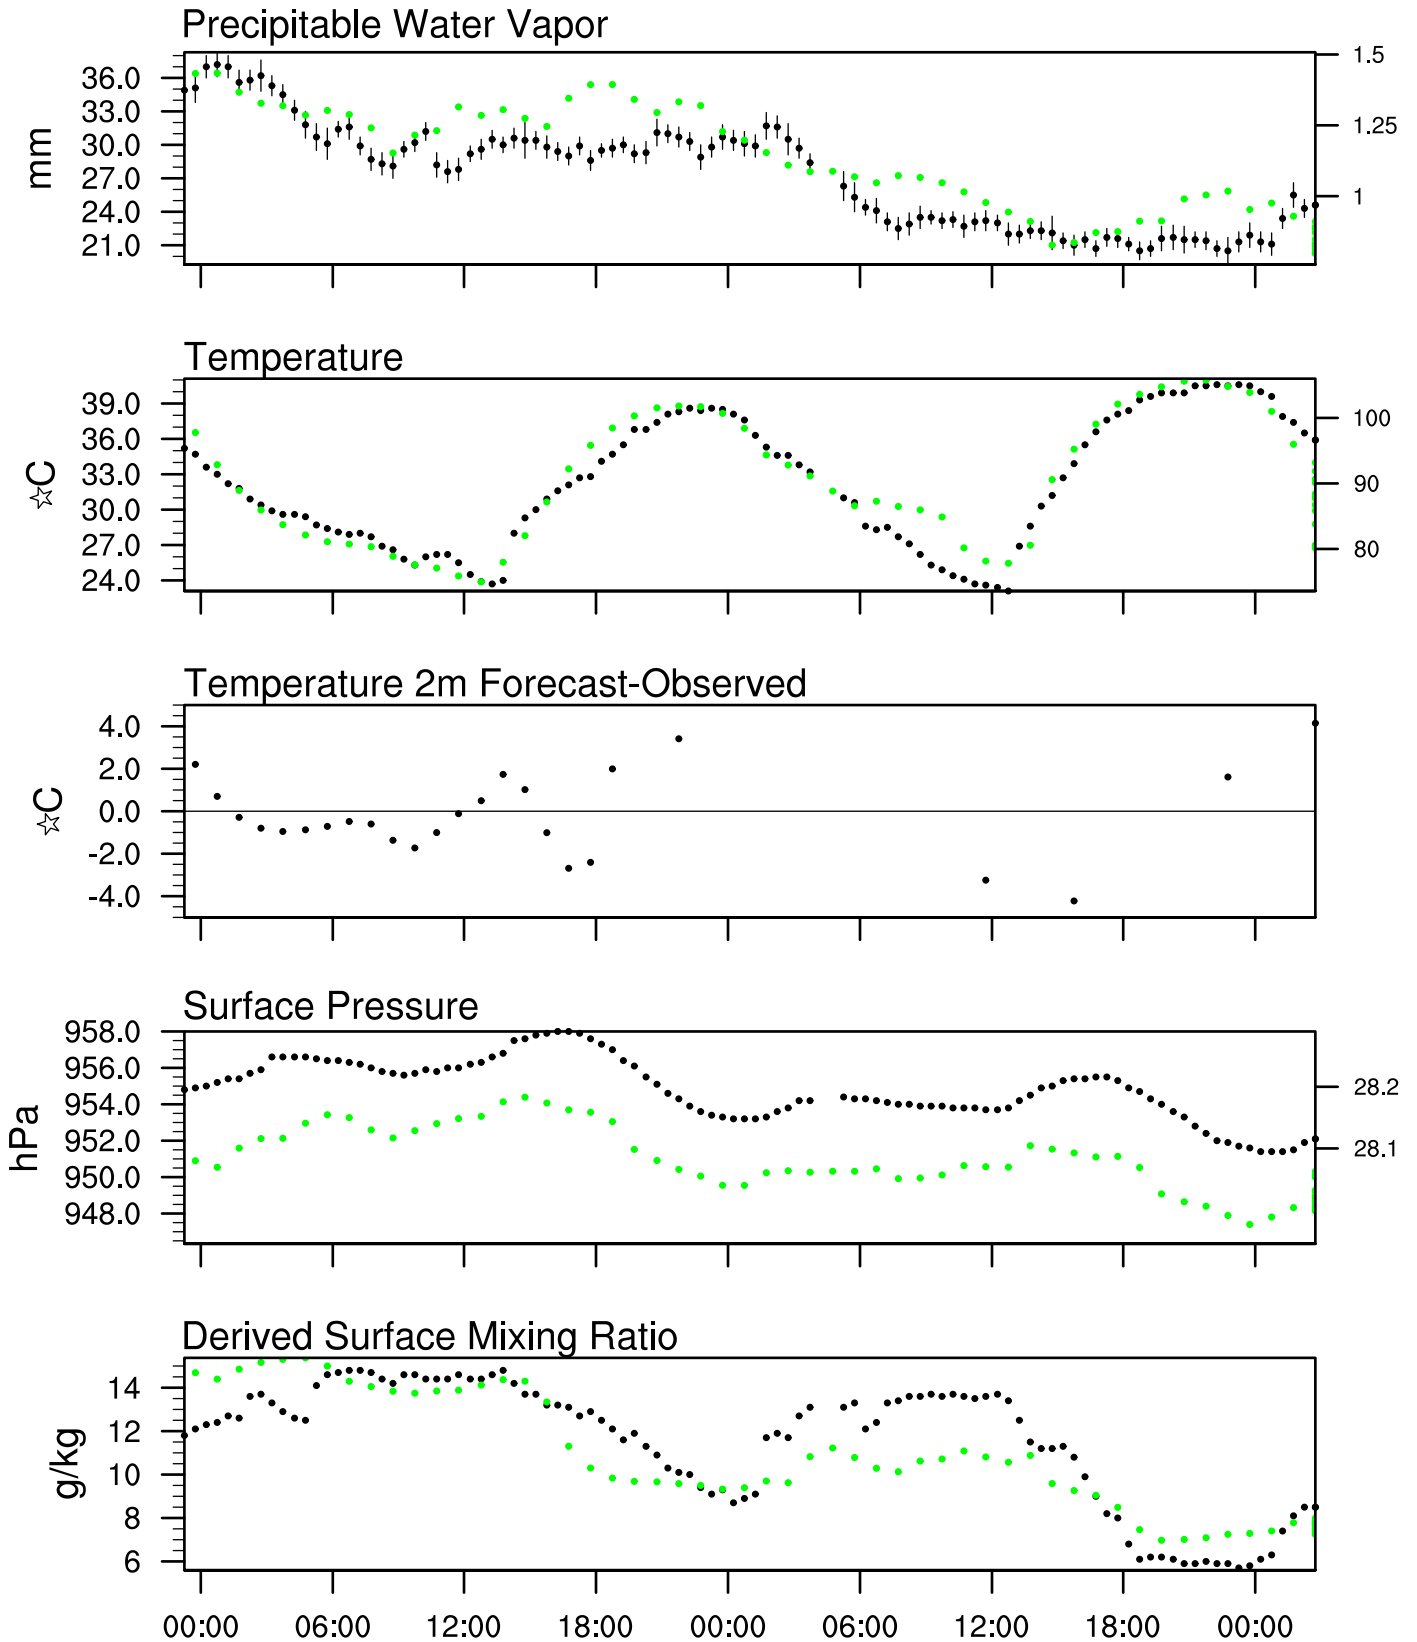

Organ Pipe, AZ

10 Sep 2021 23:45 UTC - 14 Sep 2021 12:15 UTC

Organ Pipe, AZ 10Sep 2021 23Z

Plcl=744 Tlcl[C]=14 Shox=-3 Pwat[cm]=4 Cape[J]= 3024

Organ Pipe, AZ 11Sep 2021 11Z

Plcl=855 Tlcl[C]=16 Shox=4 Pwat[cm]=3 Cape[J]= 771