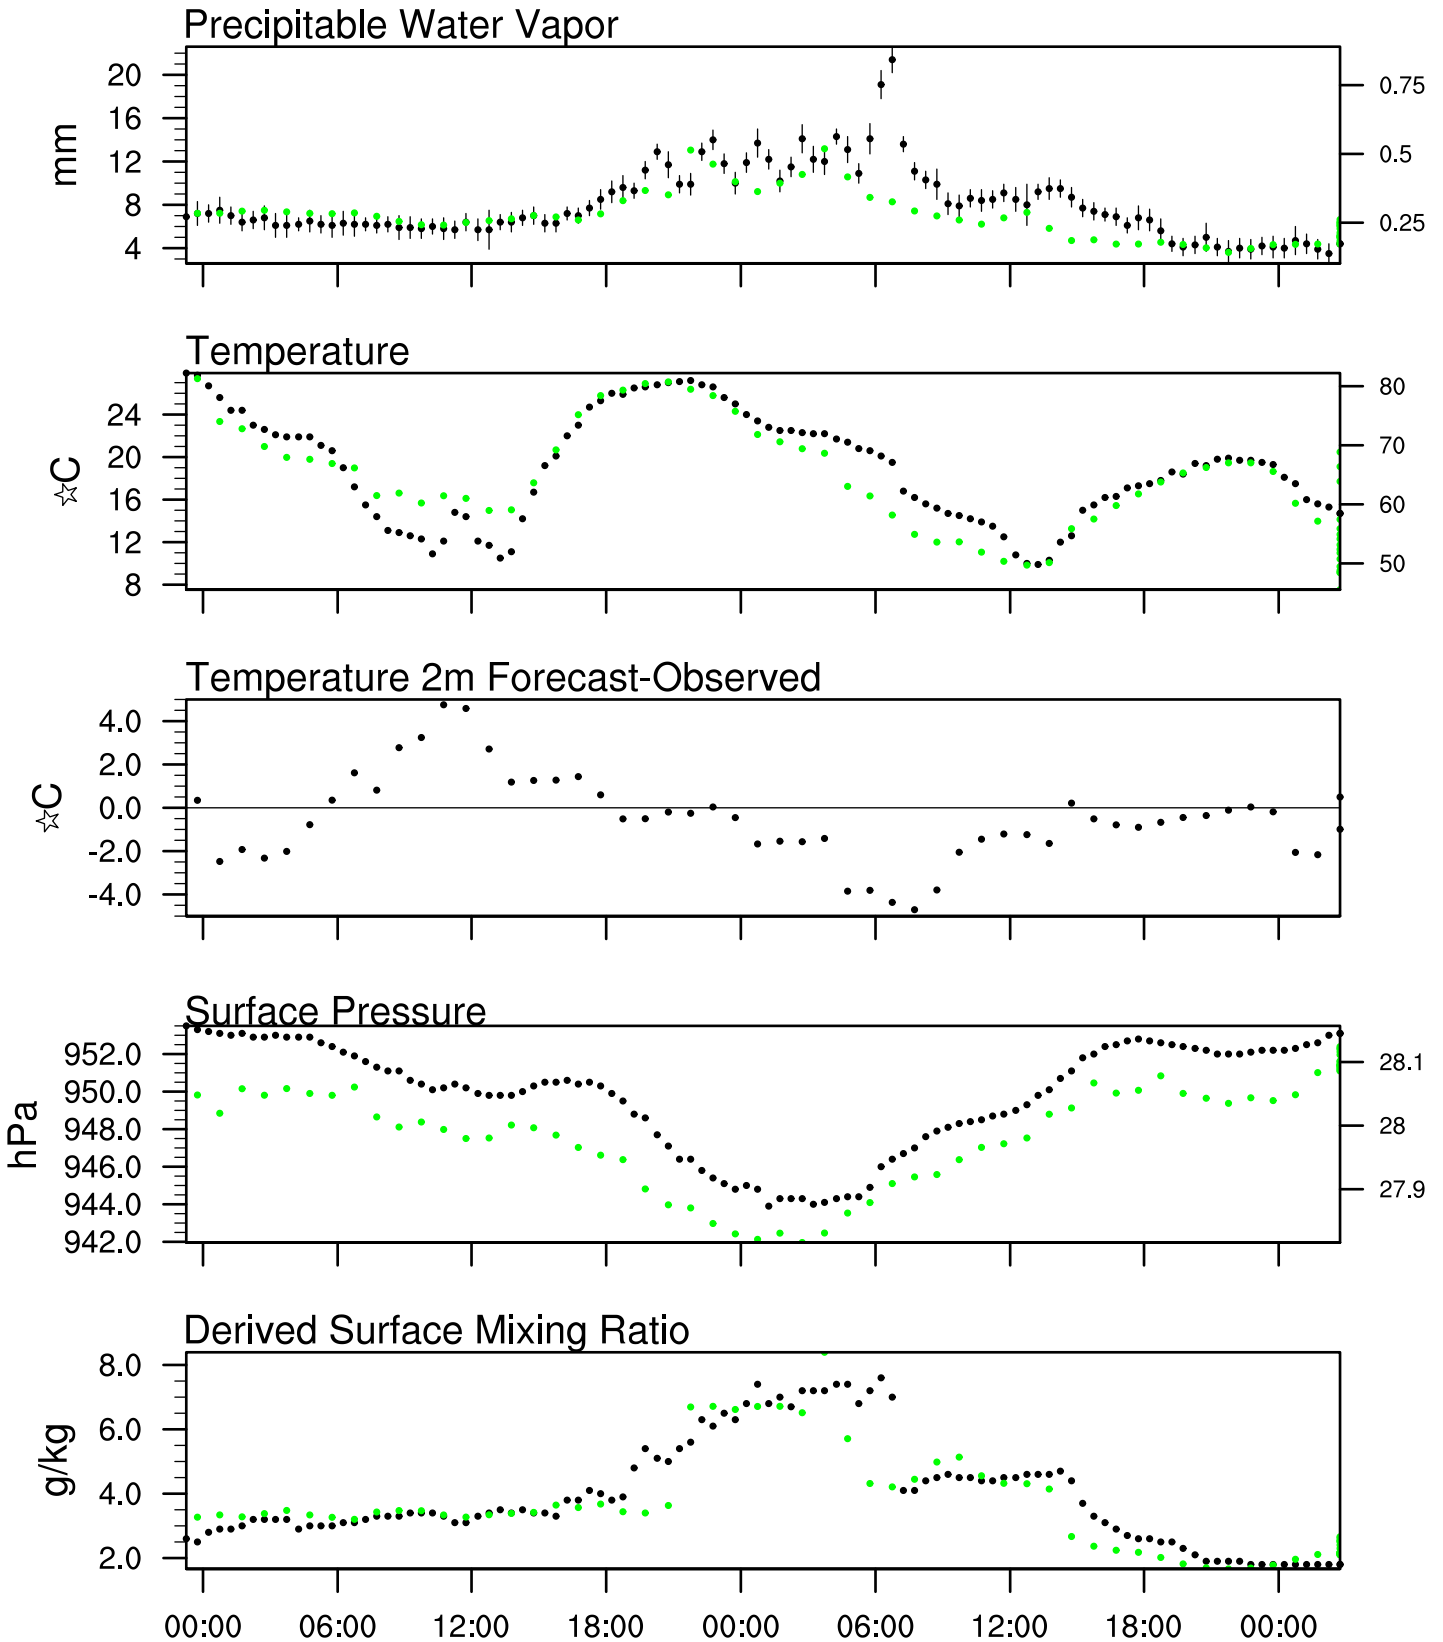

# Organ Pipe, AZ 10Oct 2021 23Z

Plcl=621 Tlcl[C]=-8 Shox=13 Pwat[cm]=1 Cape[J]= 10