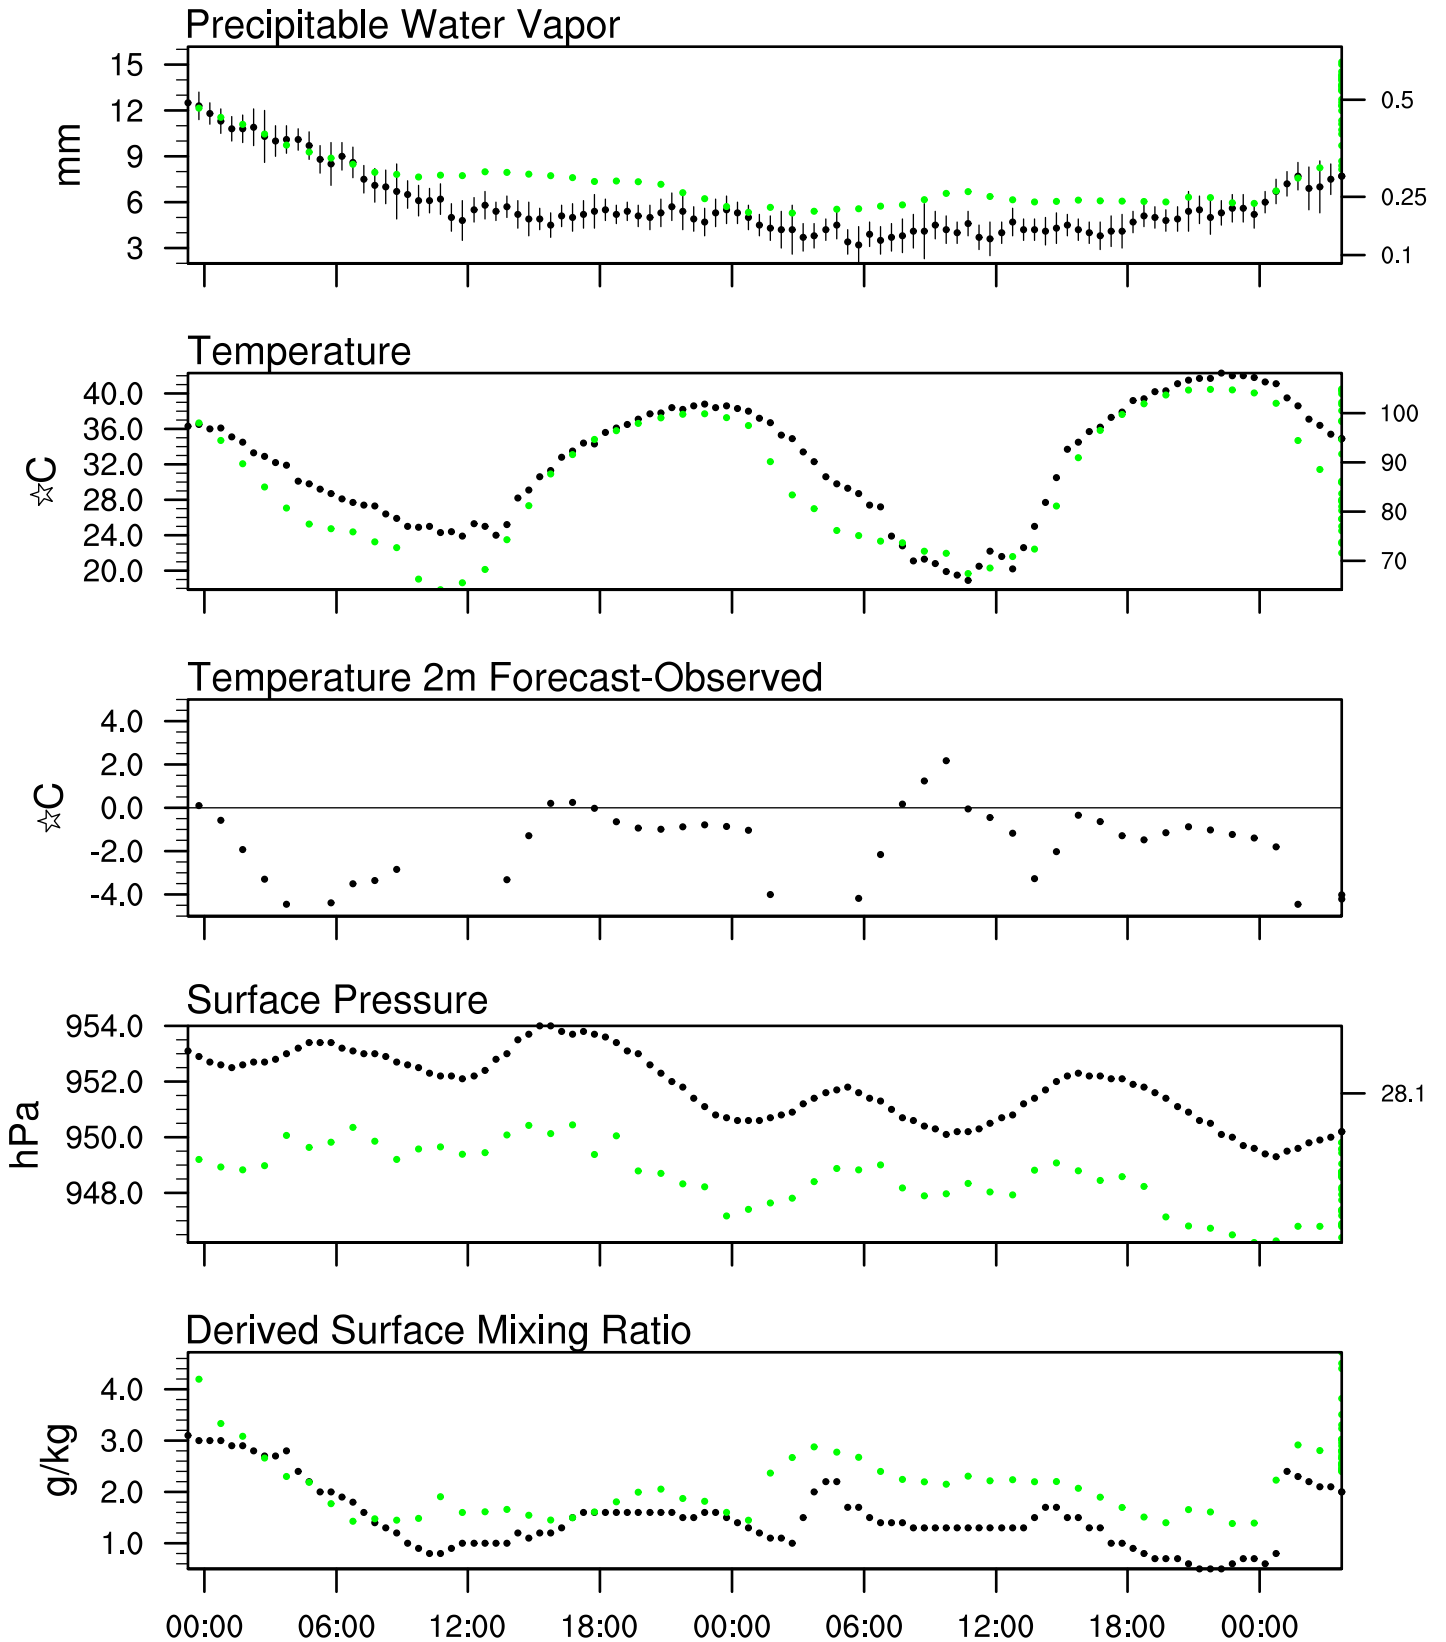

Organ Pipe, AZ

10 Jun 2021 23:45 UTC - 14 Jun 2021 12:15 UTC

Organ Pipe, AZ 10Jun 2021 23Z

Plcl=577 Tlcl[C]=-7 Shox=10 Pwat[cm]=1 Cape[J]= 94

Organ Pipe, AZ 11Jun 2021 11Z

Plcl=594 Tlcl[C]=-17 Shox=12 Pwat[cm]=1 Cape[J]= 0