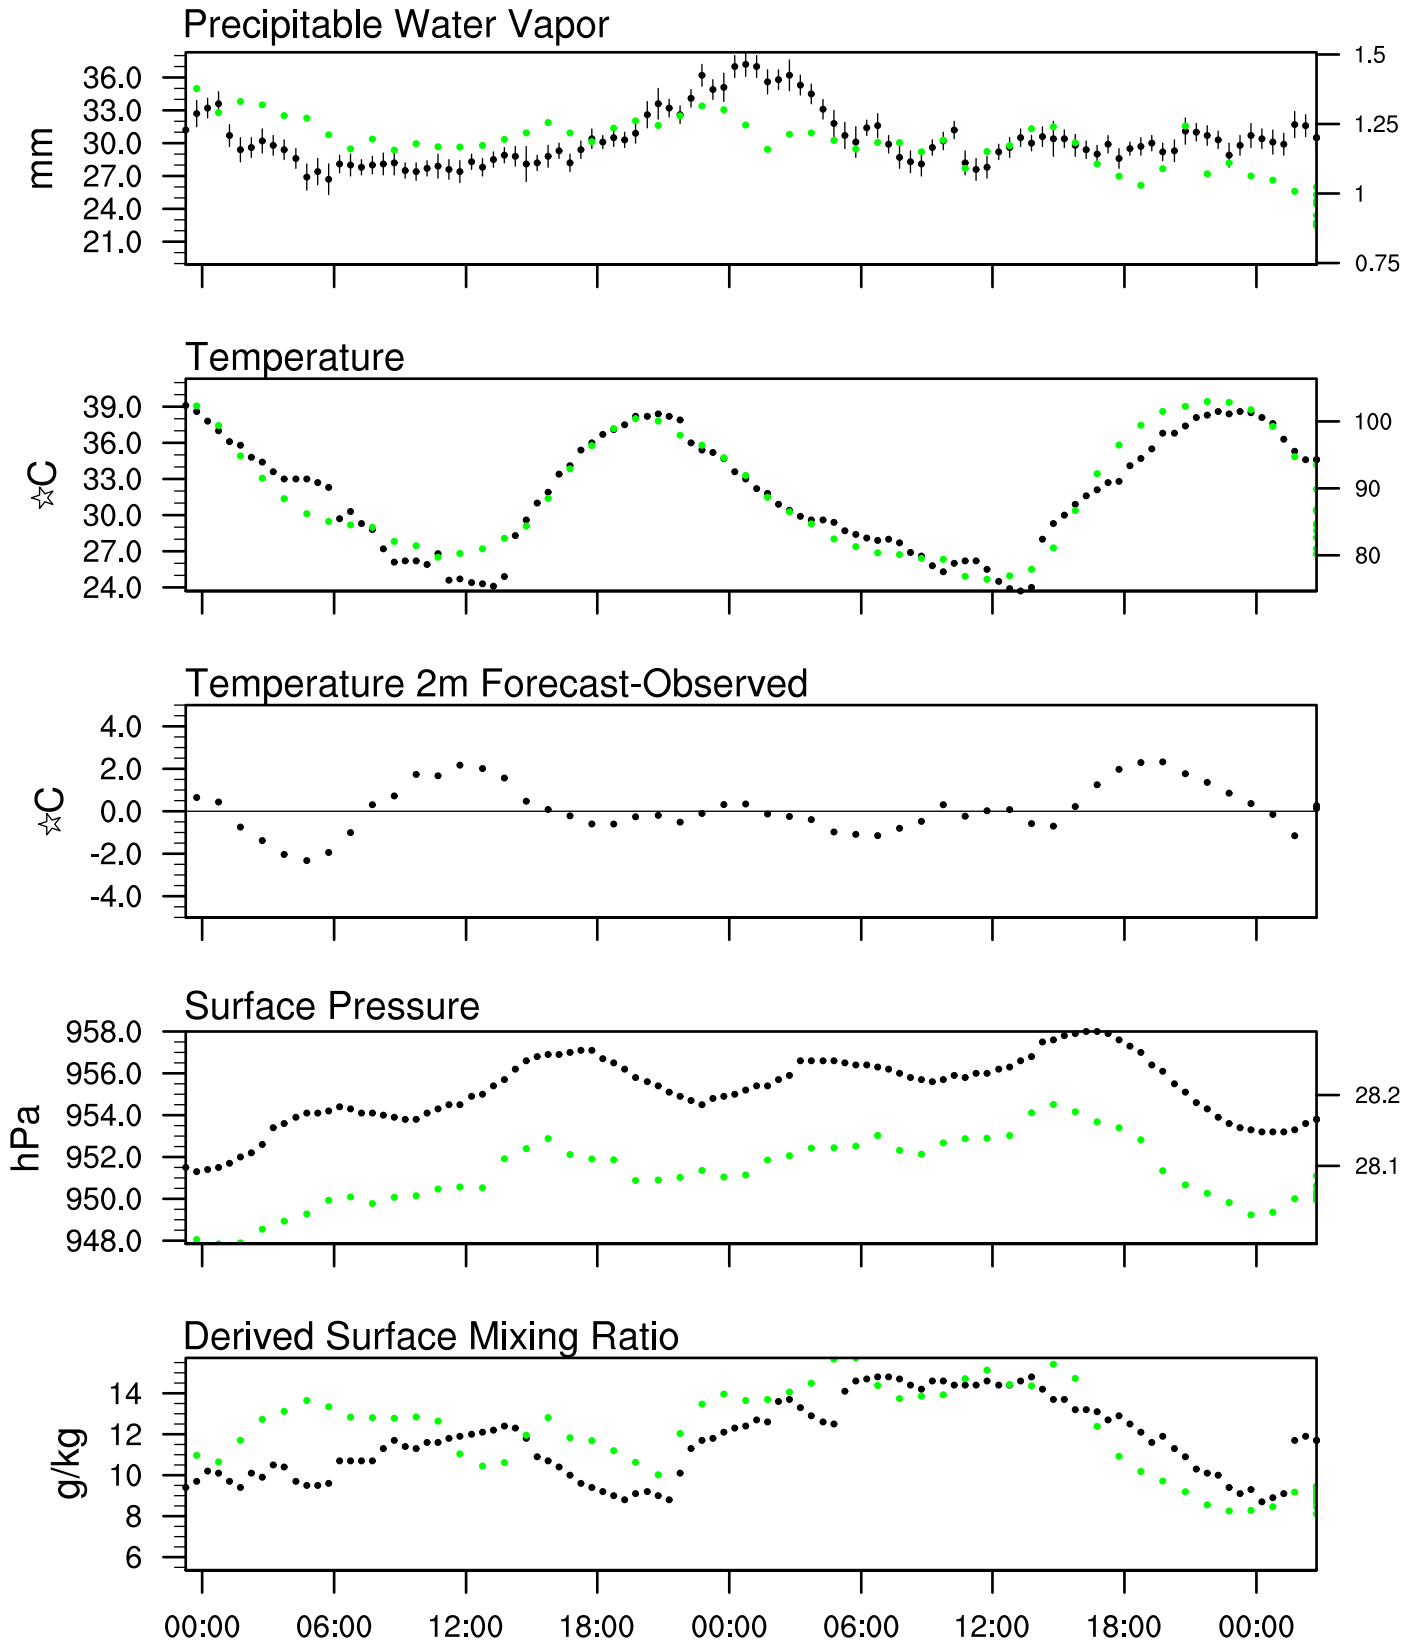

Organ Pipe, AZ

9 Sep 2021 23:45 UTC - 13 Sep 2021 12:15 UTC

Organ Pipe, AZ 9Sep 2021 23Z

Plcl=682 Tlcl[C]=9 Shox=-1 Pwat[cm]=3 Cape[J]= 2173

Organ Pipe, AZ 10Sep 2021 11Z

Plcl=778 Tlcl[C]=11 Shox=-1 Pwat[cm]=3 Cape[J]= 107