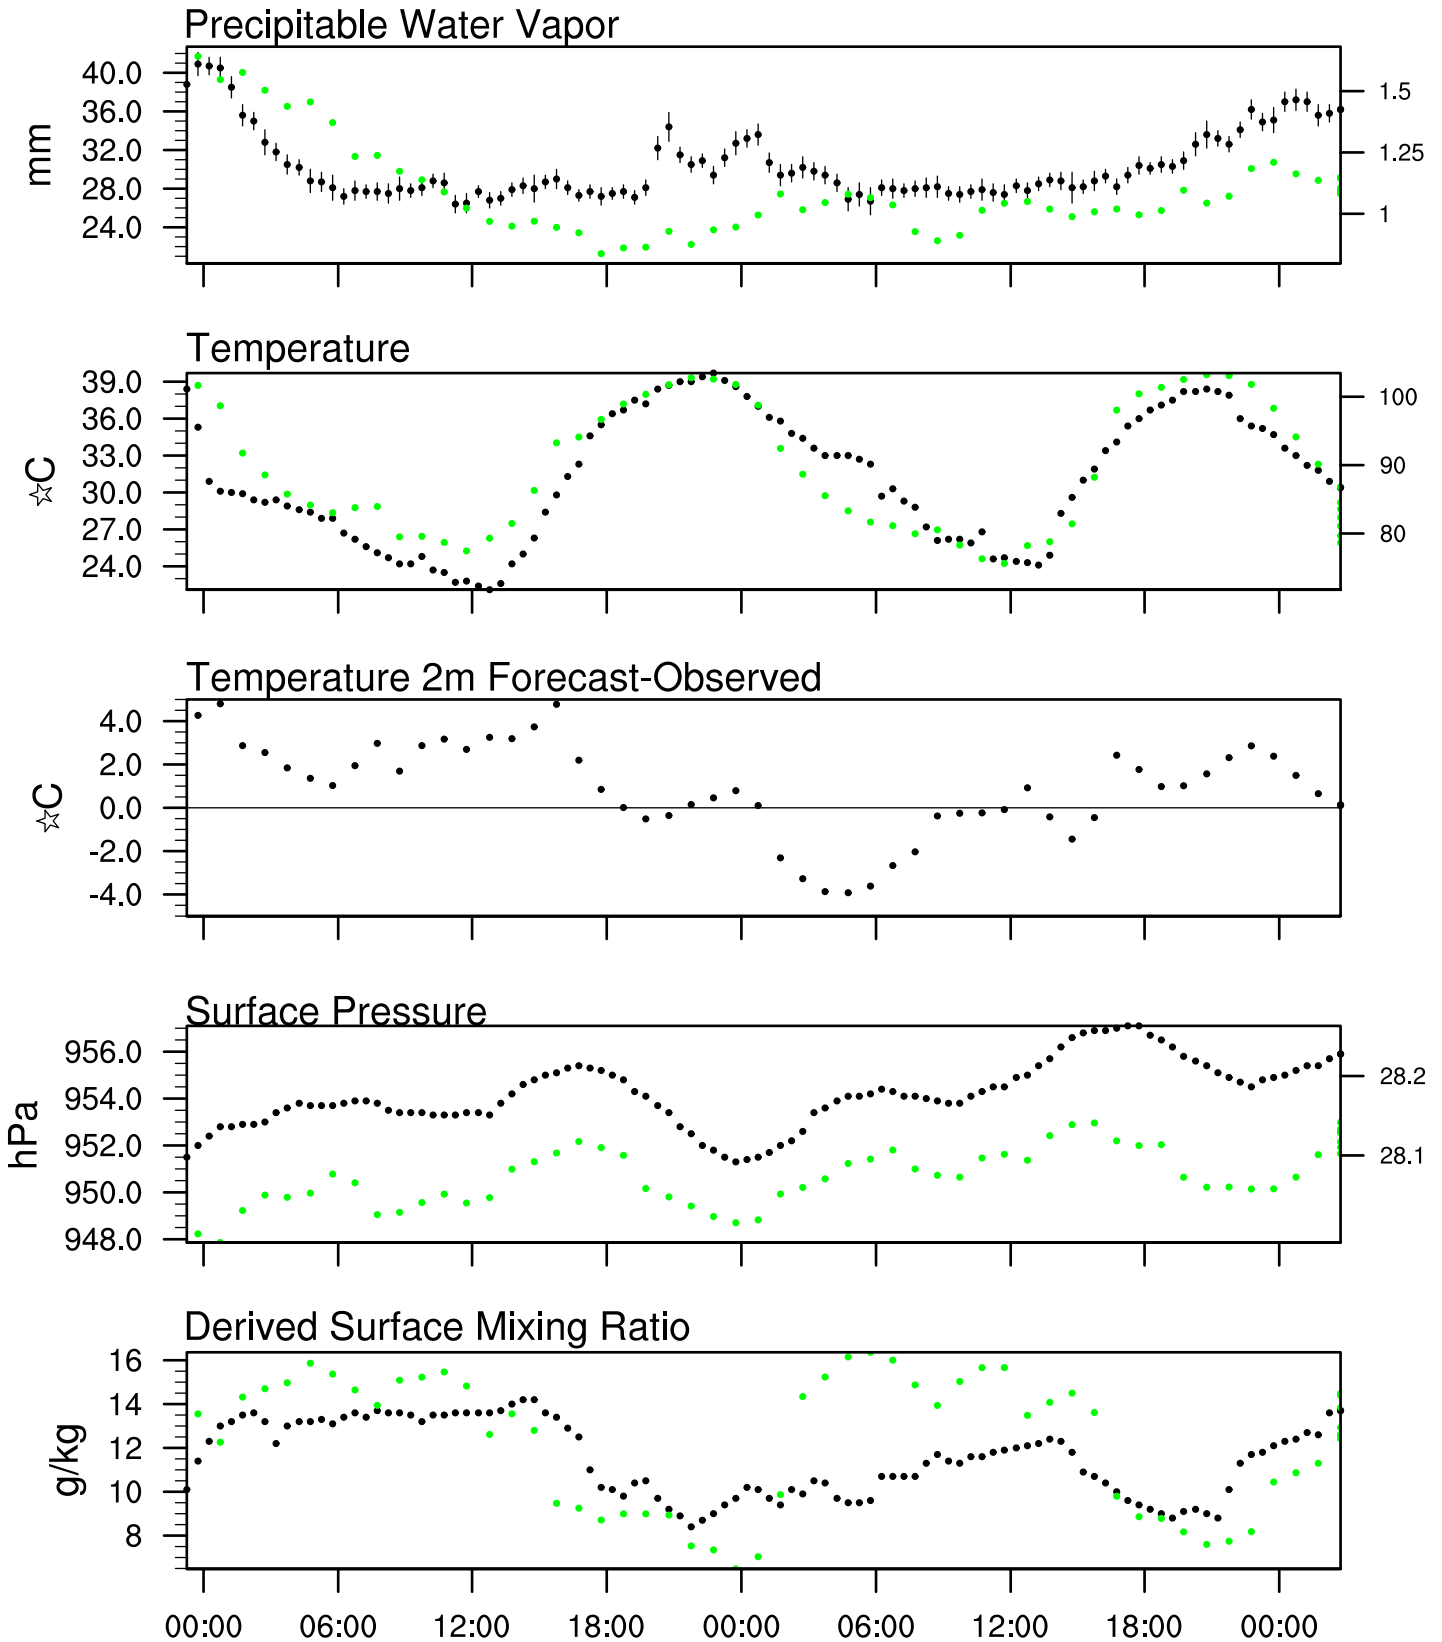

Organ Pipe, AZ

8 Sep 2021 23:45 UTC - 12 Sep 2021 12:15 UTC

Organ Pipe, AZ 8Sep 2021 23Z

Plcl=712 Tlcl[C]=13 Shox=-4 Pwat[cm]=4 Cape[J]= 4272

Organ Pipe, AZ 9Sep 2021 11Z

Plcl=850 Tlcl[C]=17 Shox=0 Pwat[cm]=3 Cape[J]= 1498