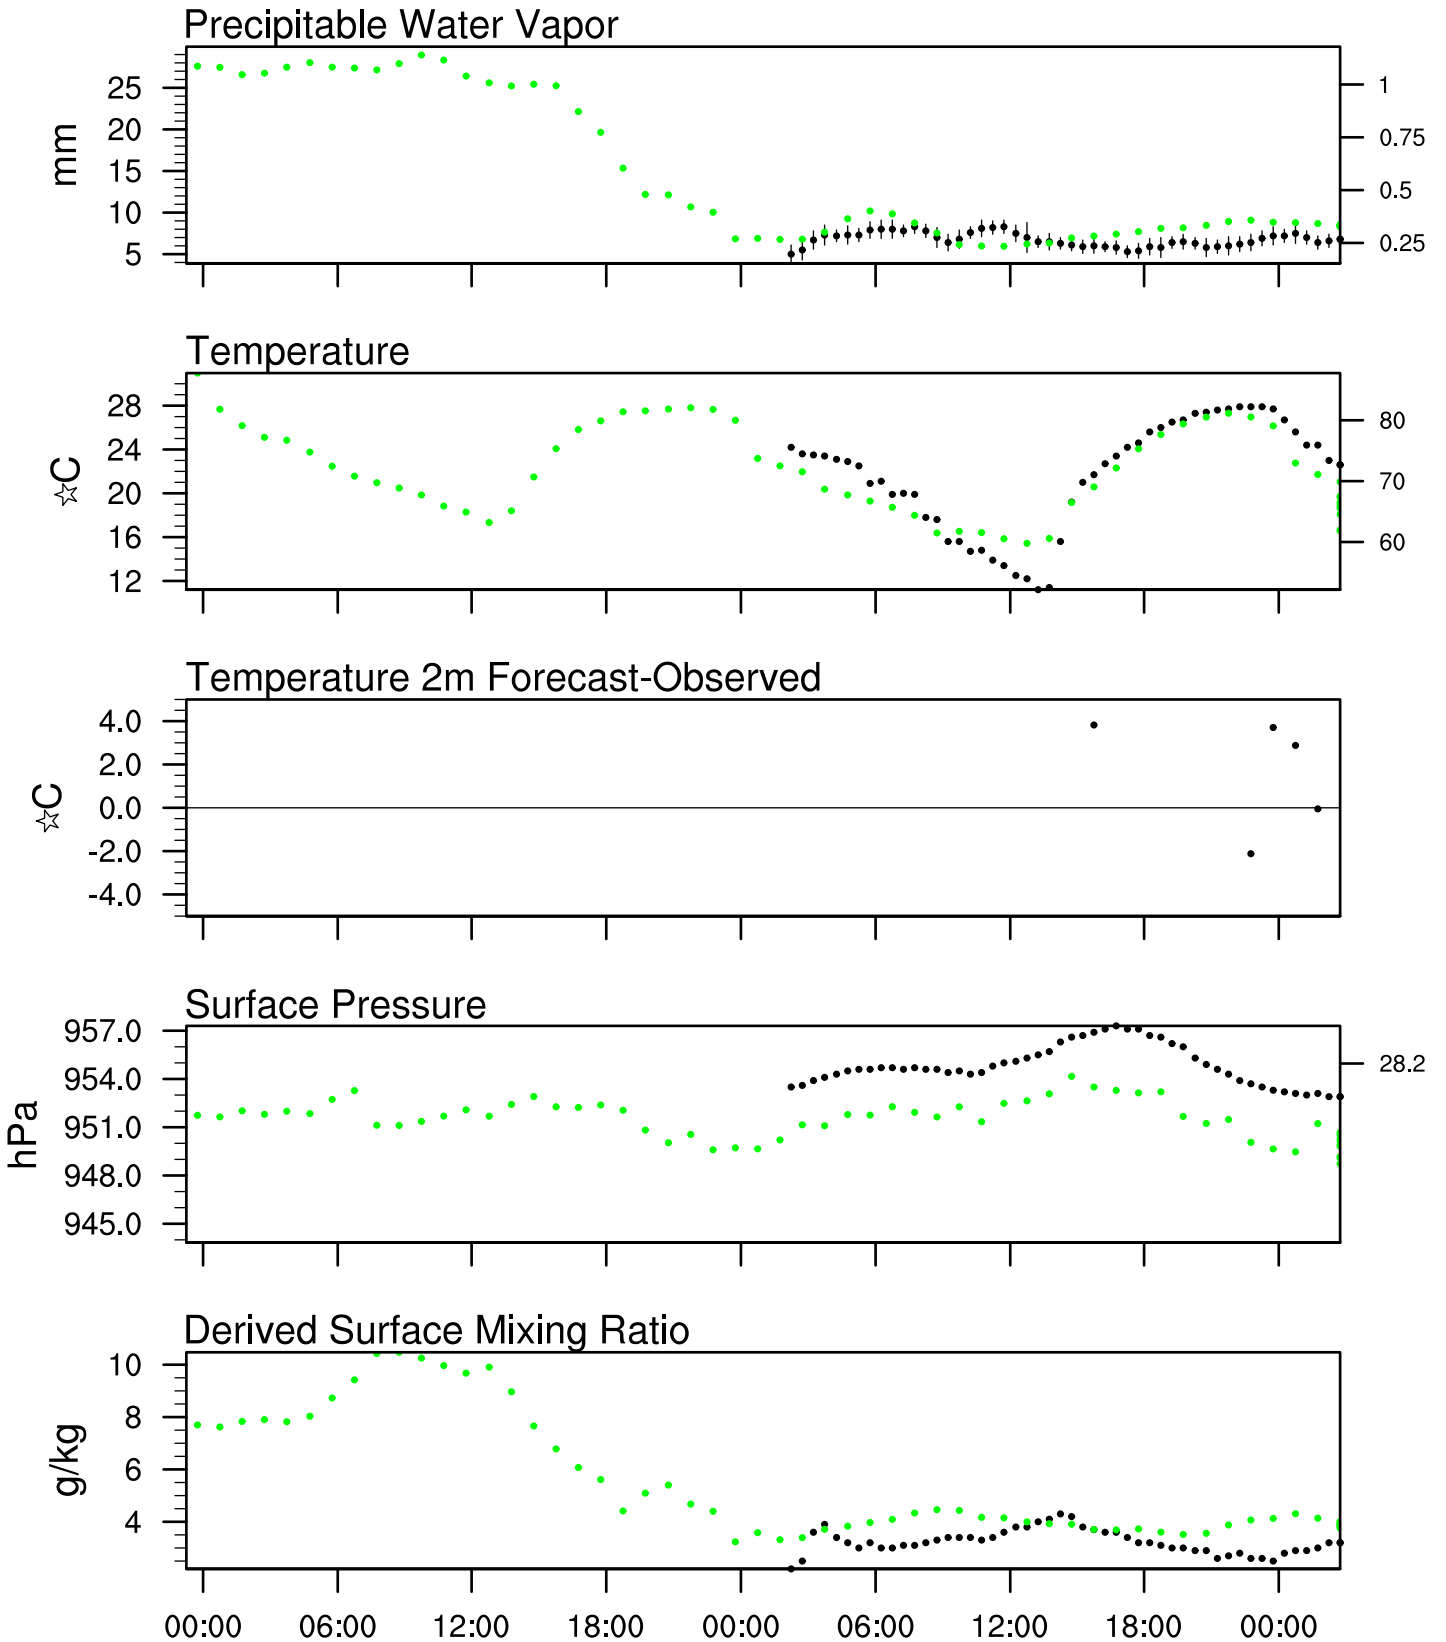

# Organ Pipe, AZ

8 Oct 2021 23:45 UTC - 12 Oct 2021 12:15 UTC