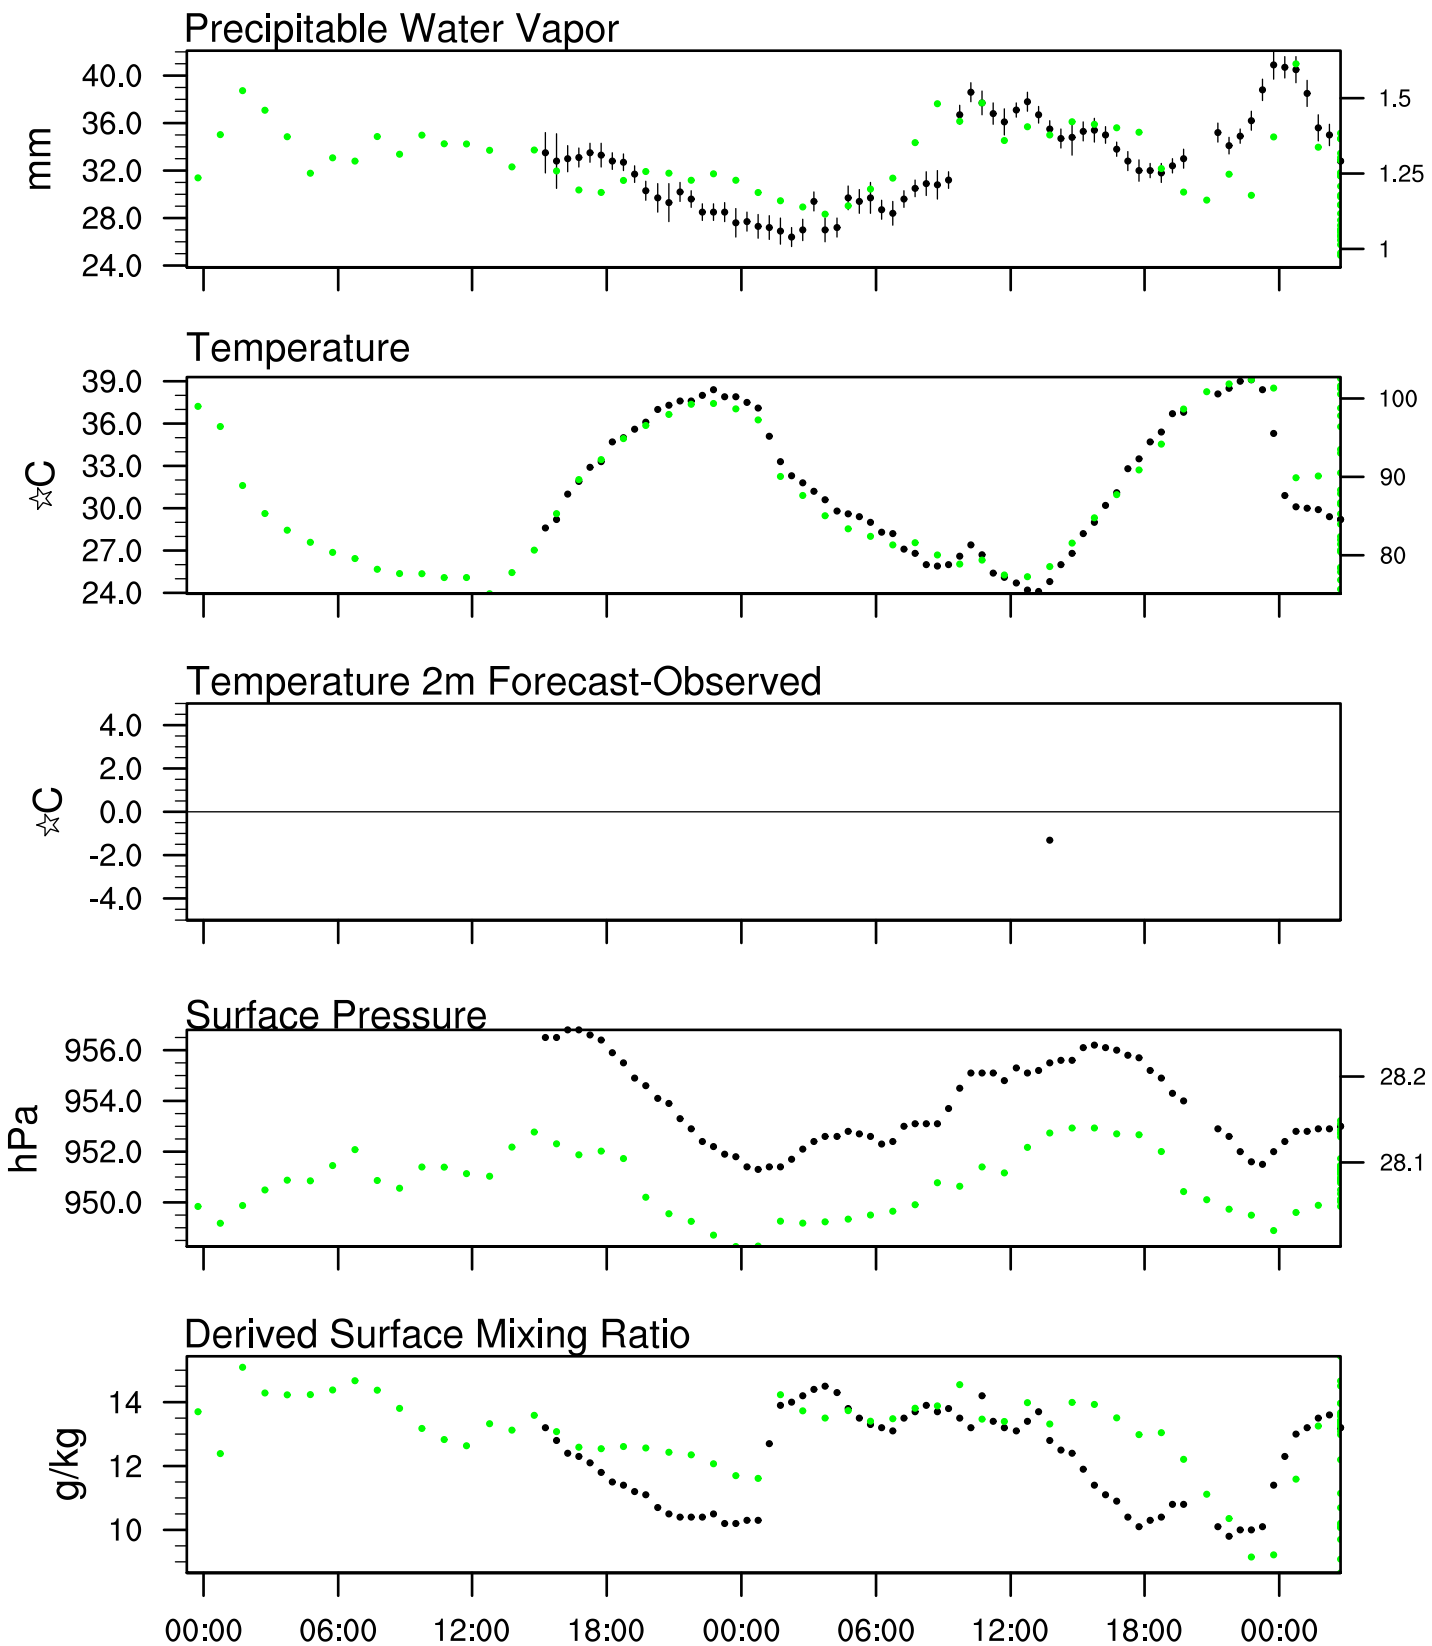

Organ Pipe, AZ

6 Sep 2021 23:45 UTC - 10 Sep 2021 12:15 UTC

Organ Pipe, AZ 6Sep 2021 23Z

Plcl=714 Tlcl[C]=11 Shox=0 Pwat[cm]=3 Cape[J]= 2427

Organ Pipe, AZ 7Sep 2021 11Z

Plcl=826 Tlcl[C]=14 Shox=0 Pwat[cm]=3 Cape[J]= 6