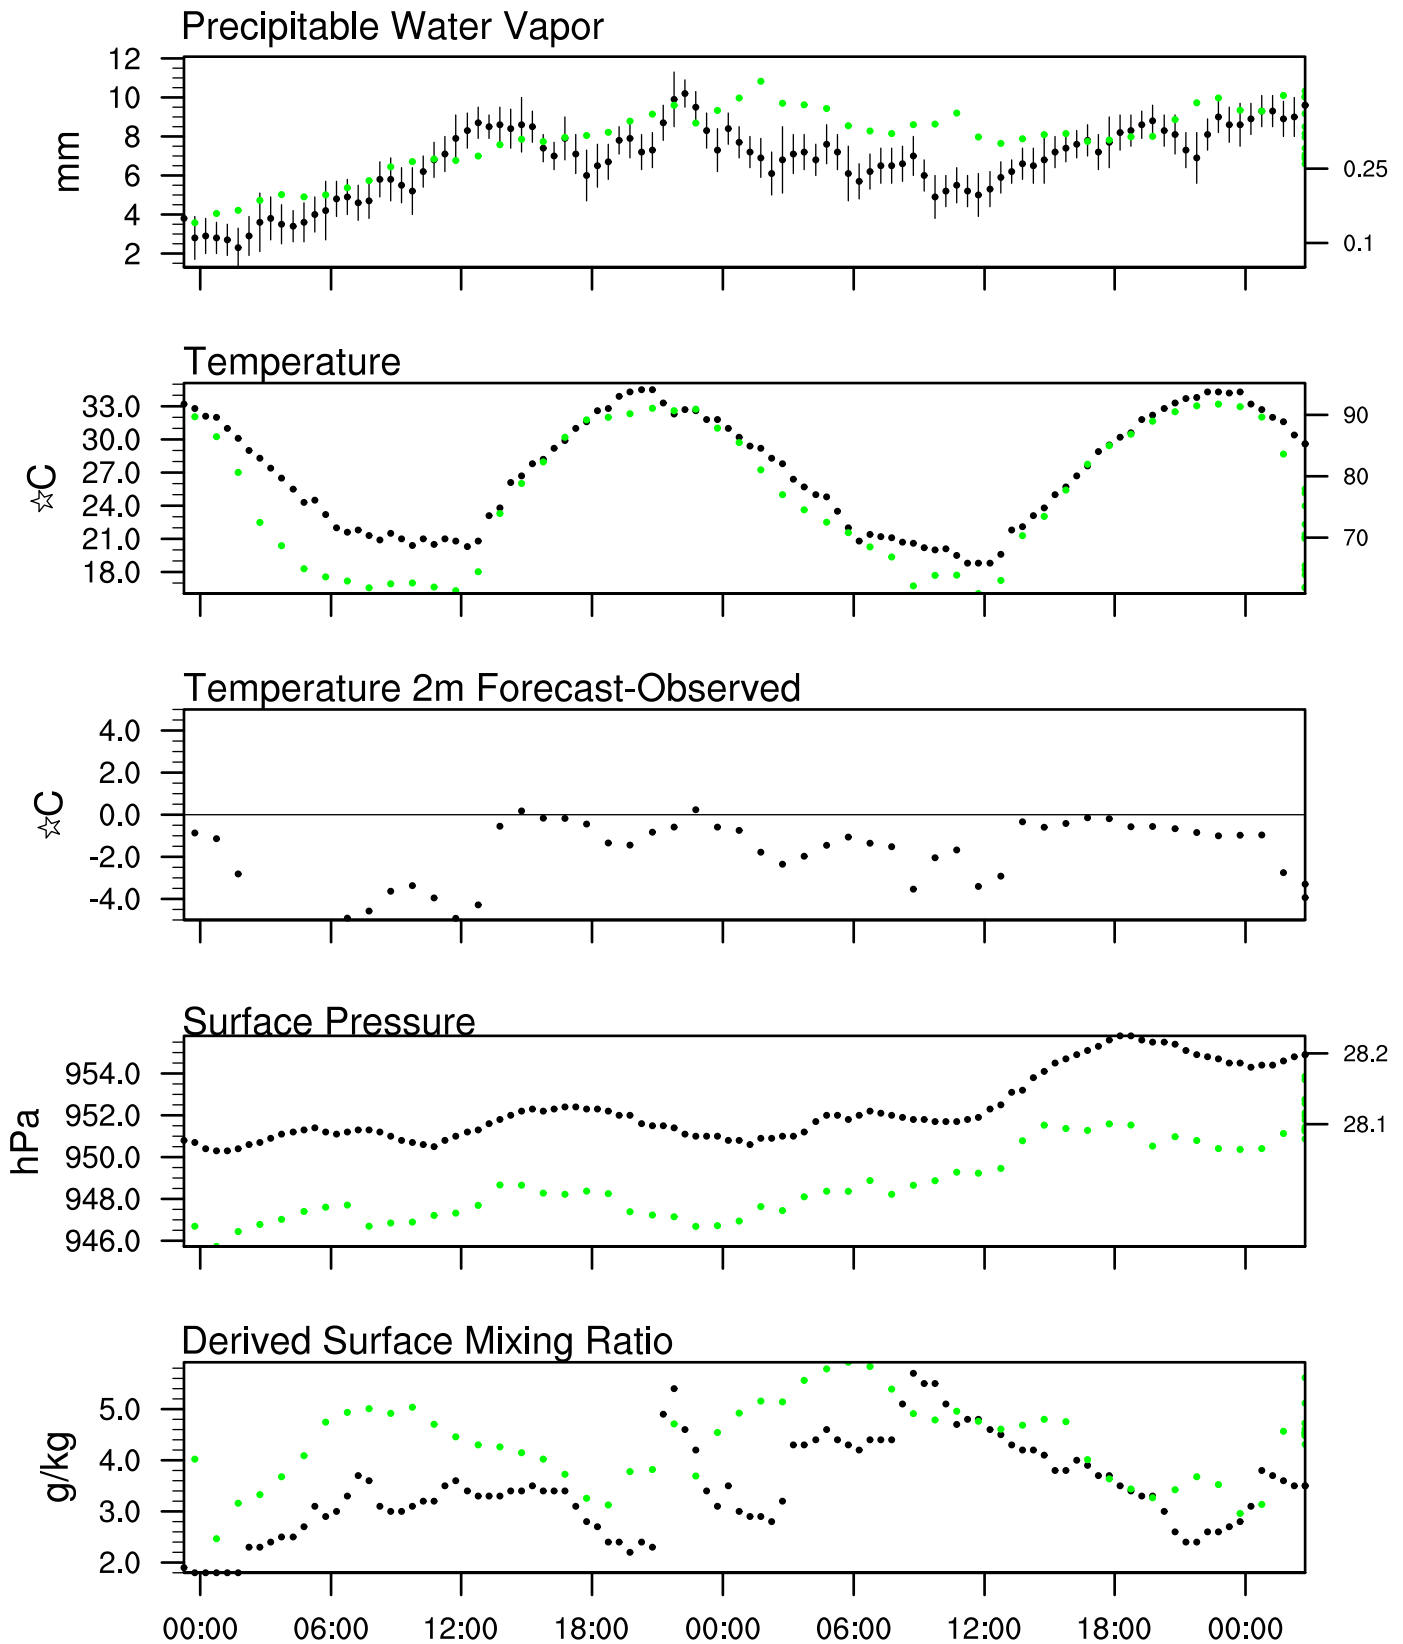

Organ Pipe, AZ

6 Jun 2021 23:45 UTC - 10 Jun 2021 12:15 UTC

Organ Pipe, AZ 6Jun 2021 23Z

Plcl=538 Tlcl[C]=-17 Shox=15 Pwat[cm]=0 Cape[J]= 22

Organ Pipe, AZ 7Jun 2021 11Z

Plcl=737 Tlcl[C]=-1 Shox=14 Pwat[cm]=1 Cape[J]= 0