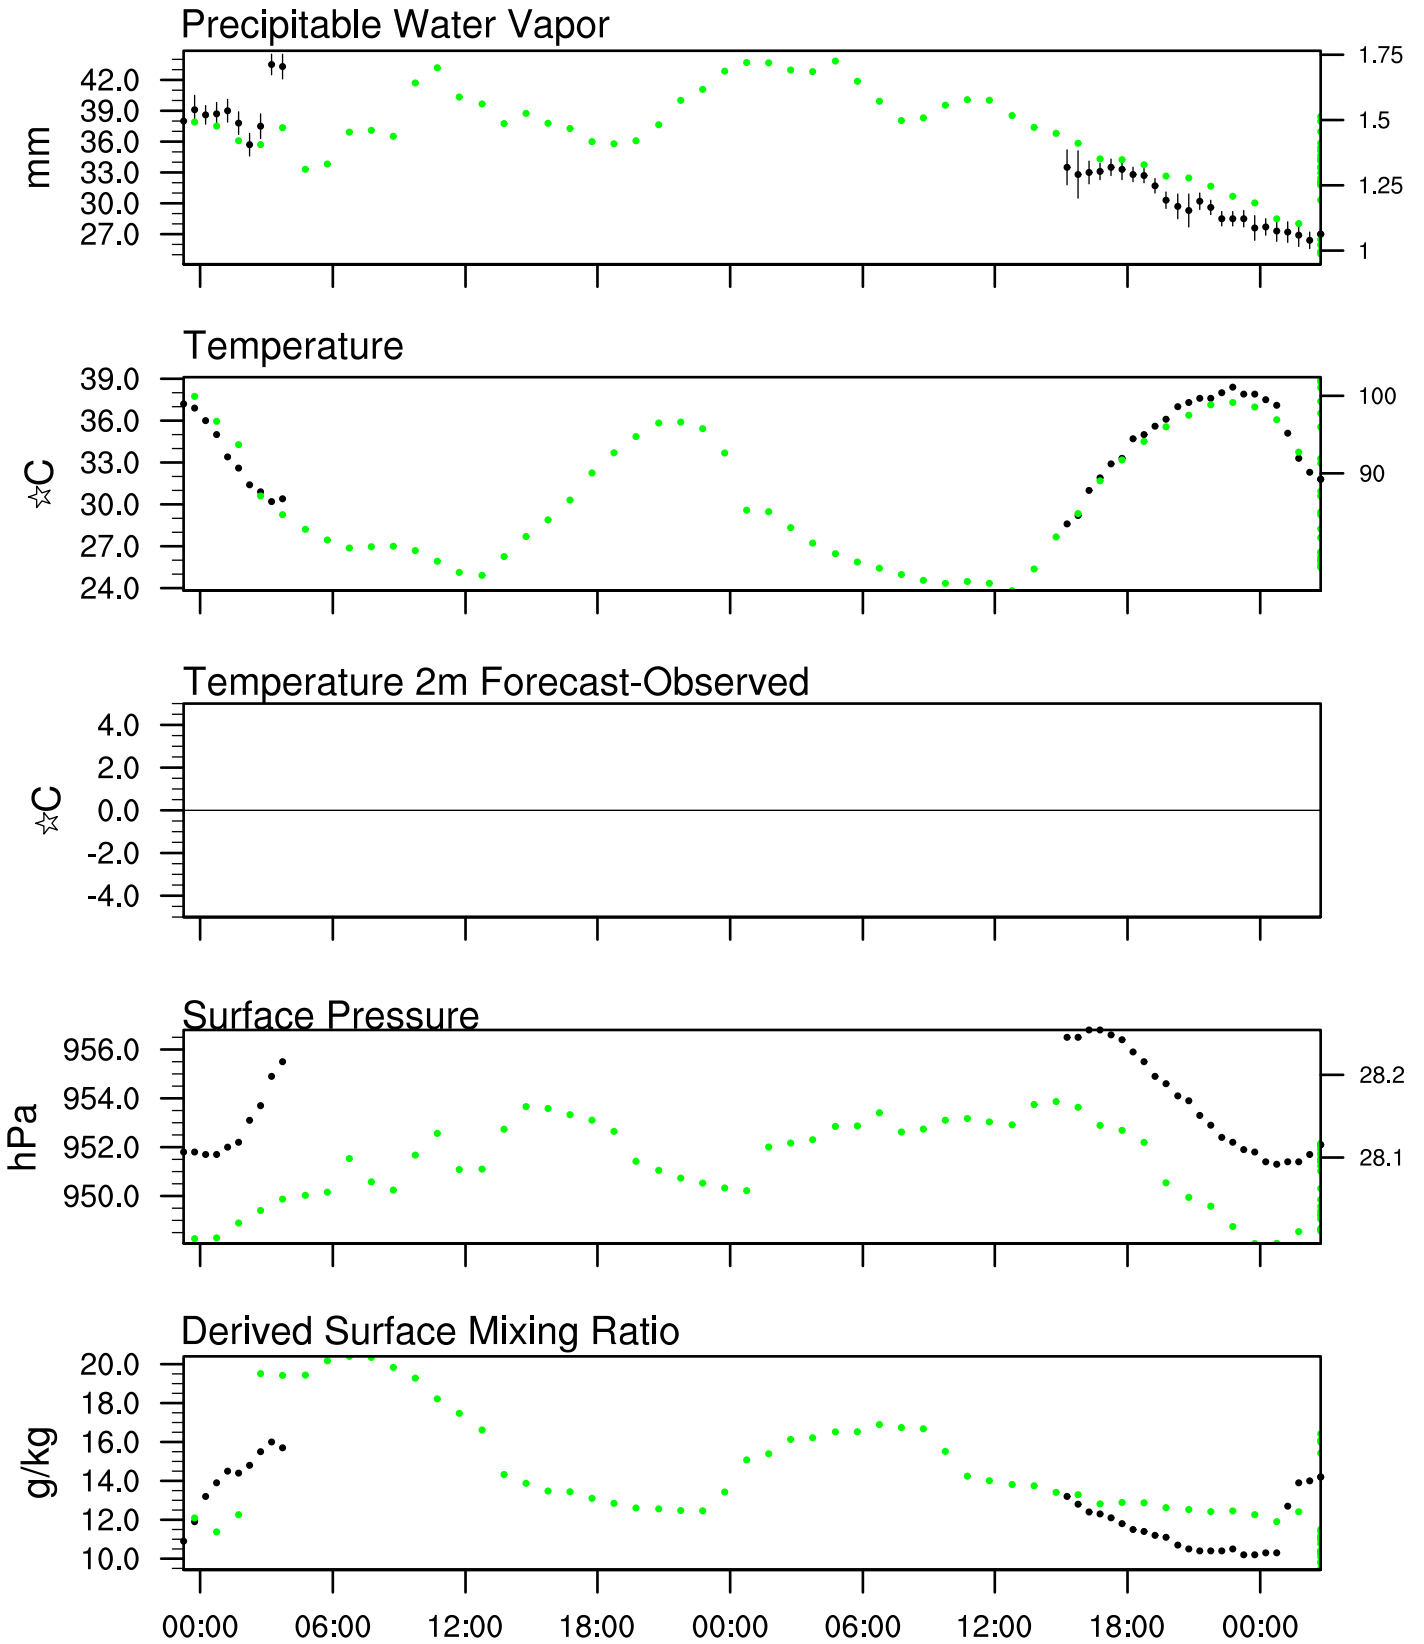

# Organ Pipe, AZ

5 Sep 2021 23:45 UTC - 9 Sep 2021 12:15 UTC