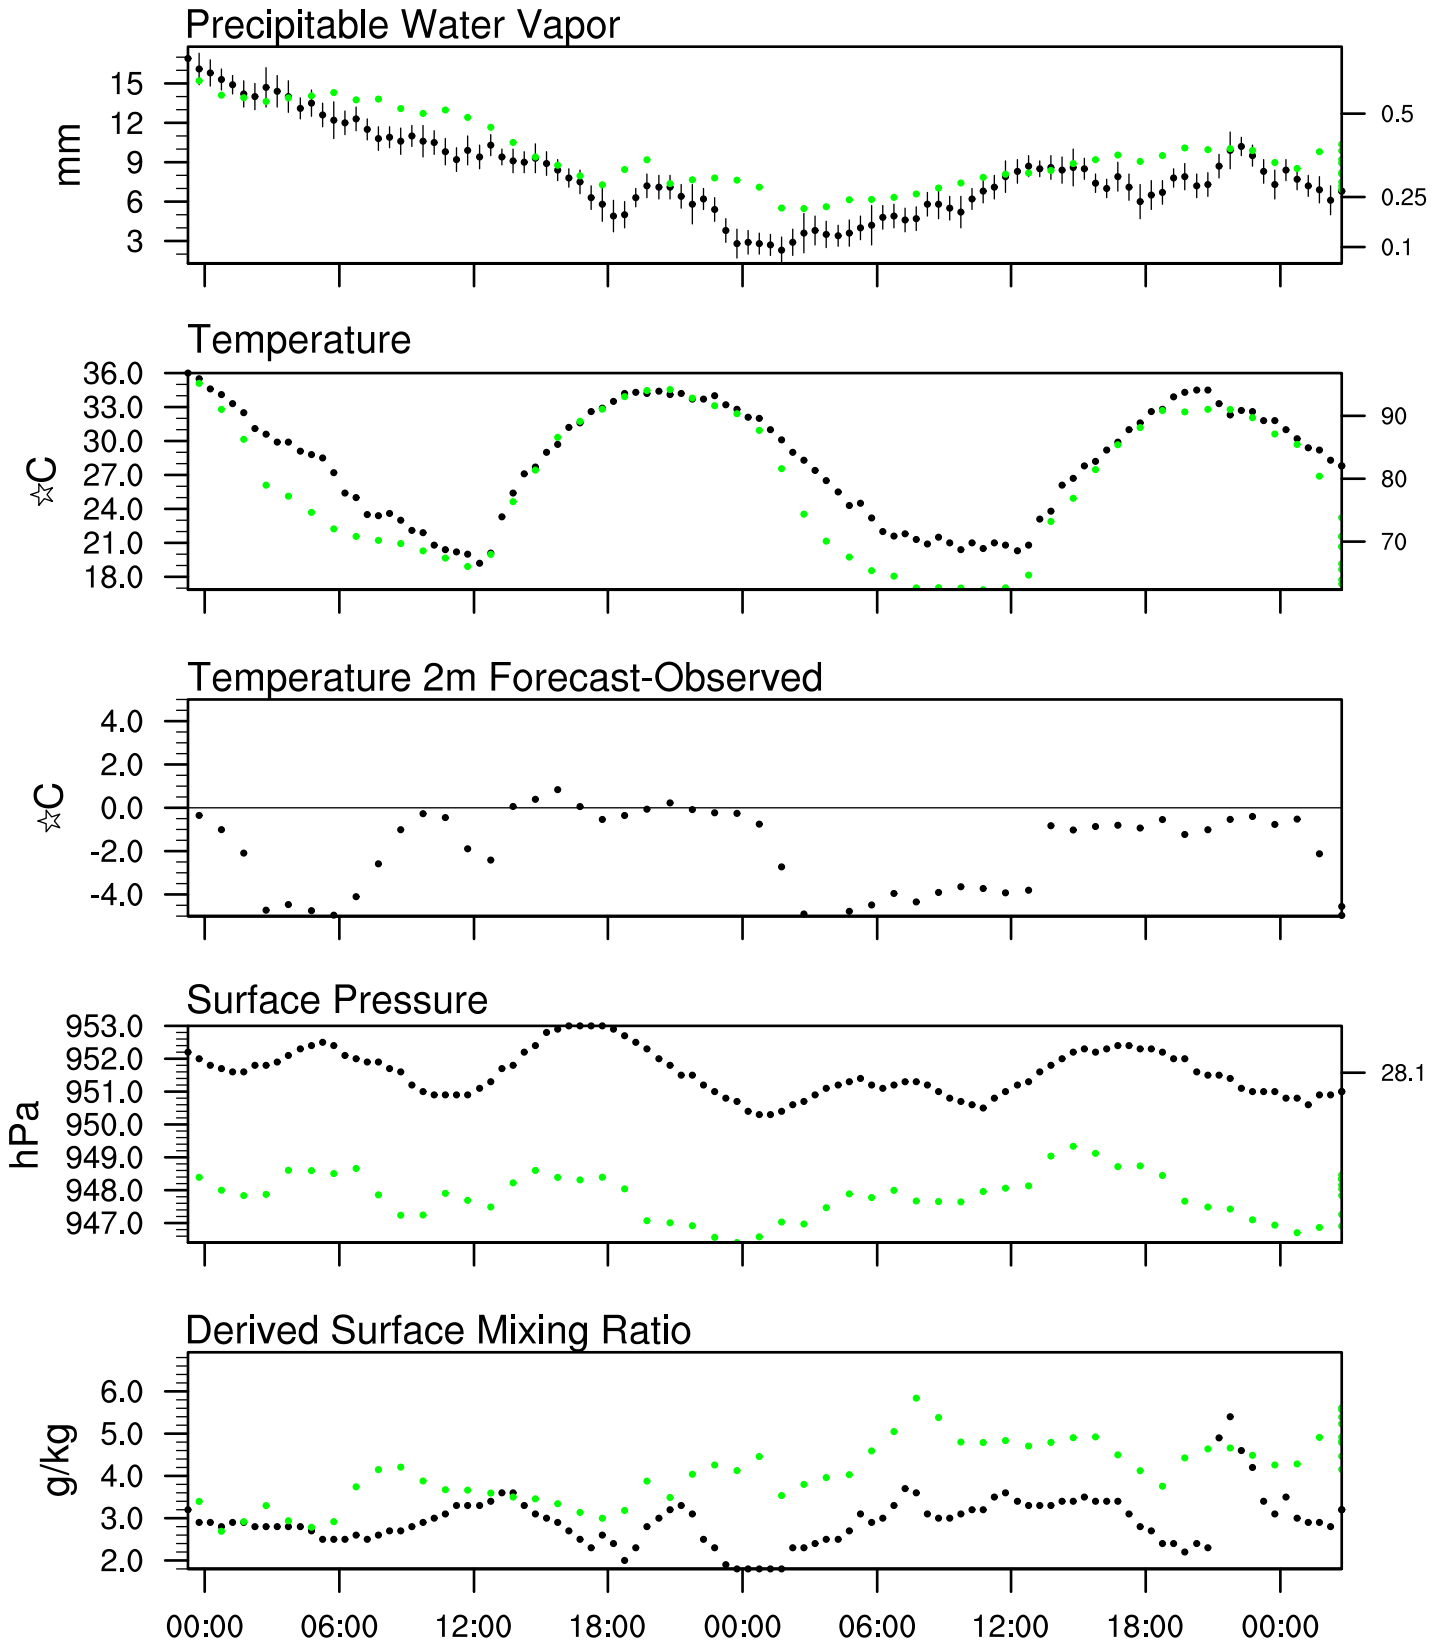

Organ Pipe, AZ

5 Jun 2021 23:45 UTC - 9 Jun 2021 12:15 UTC

Organ Pipe, AZ 5Jun 2021 23Z

Plcl=579 Tlcl[C]=-8 Shox=9 Pwat[cm]=2 Cape[J]= 46

Organ Pipe, AZ 6Jun 2021 11Z

Ptcl=699 Tlcl[C]=-4 Shox=9 Pwat[cm]=1 Cape[J]= 0