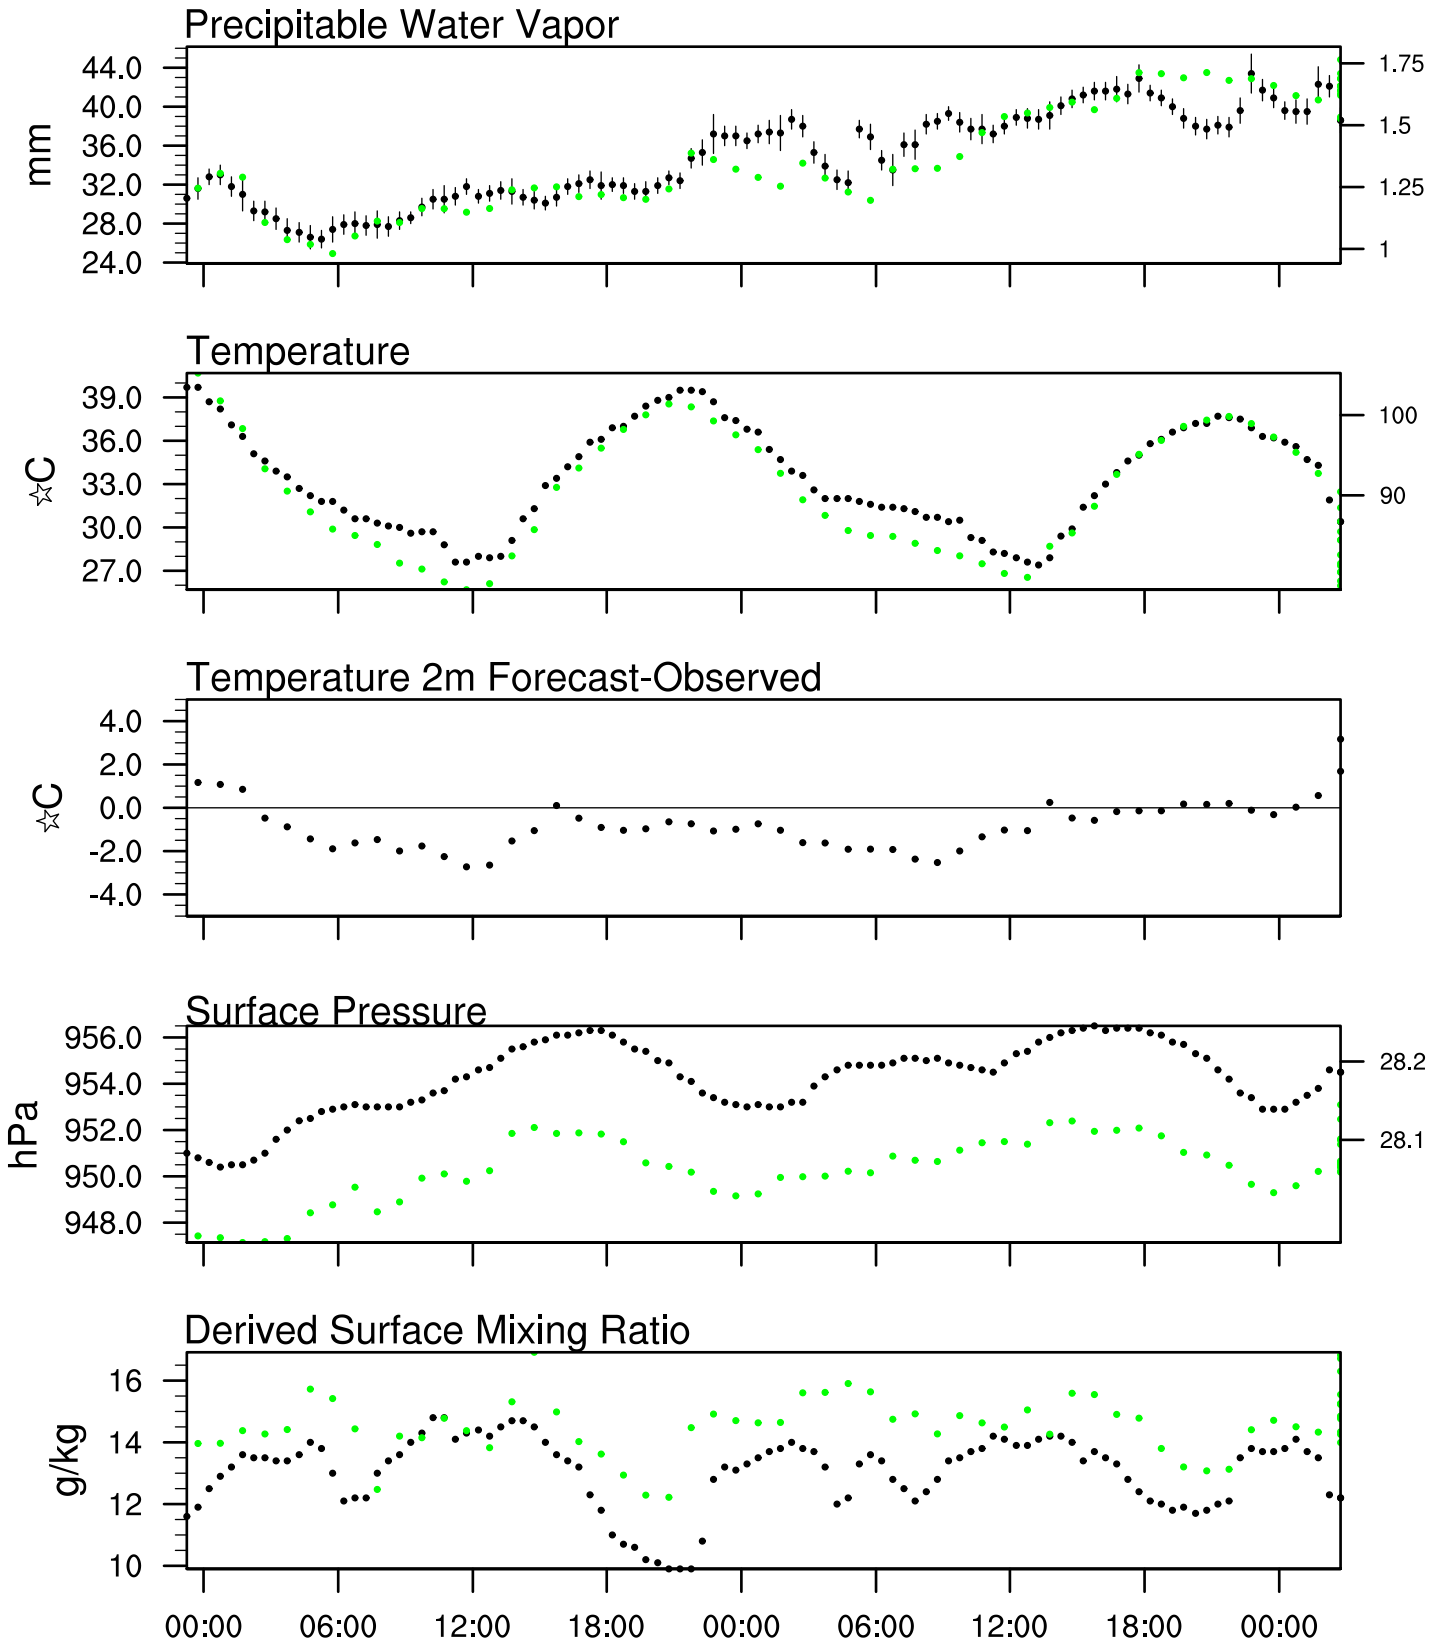

Organ Pipe, AZ

4 Aug 2021 23:45 UTC - 8 Aug 2021 12:15 UTC

Organ Pipe, AZ 4Aug 2021 23Z

Plcl=699 Tlcl[C]=13 Shox=-2 Pwat[cm]=3 Cape[J]= 3735

Organ Pipe, AZ 5Aug 2021 11Z

Ptcl=844 Tlcl[C]=17 Shox=3 Pwat[cm]=3 Cape[J]= 763