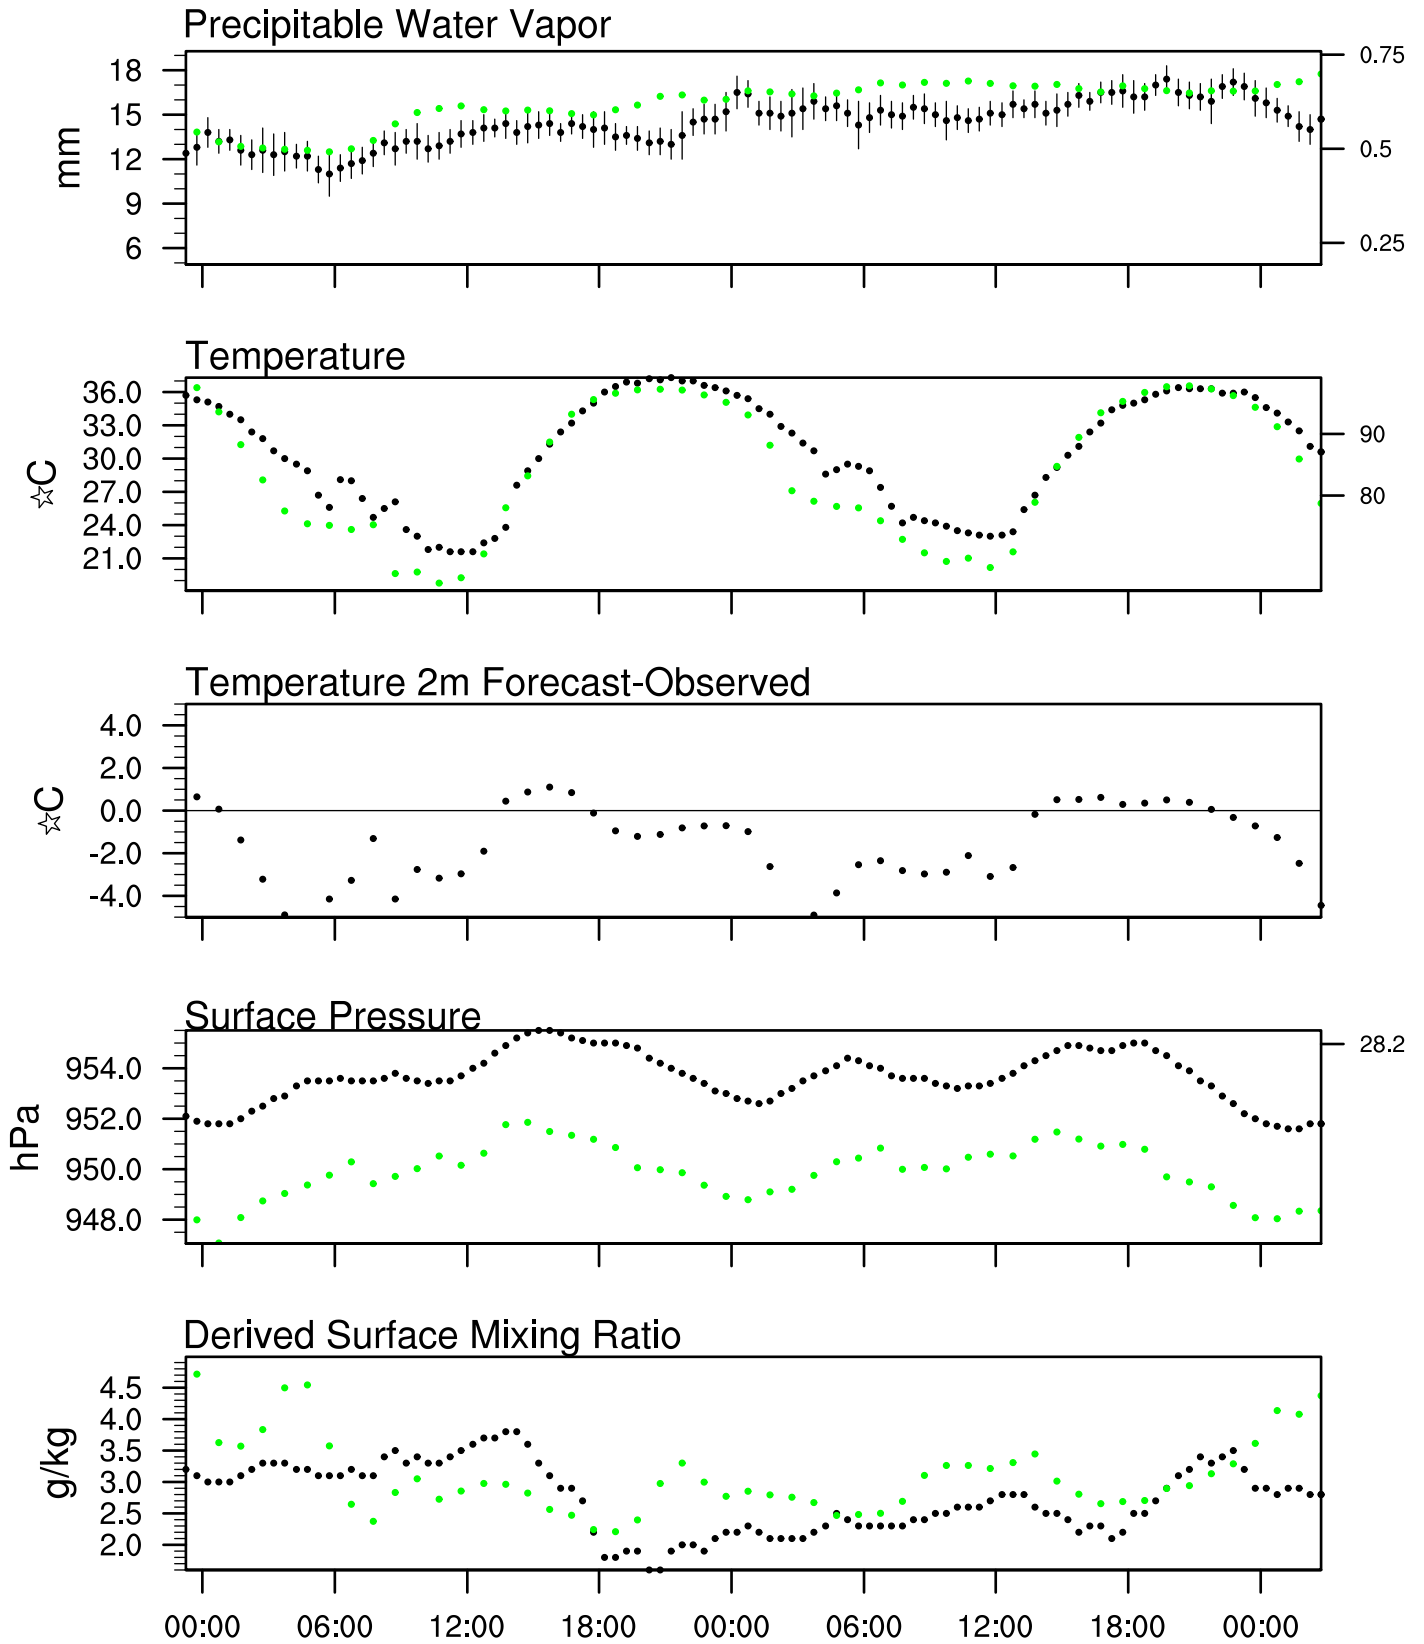

Organ Pipe, AZ

3 Jun 2021 23:45 UTC - 7 Jun 2021 12:15 UTC

Organ Pipe, AZ 3Jun 2021 23Z

Plcl=588 Tlcl[C]=-5 Shox=6 Pwat[cm]=1 Cape[J]= 39

Organ Pipe, AZ 4Jun 2021 11Z

Plcl=654 Tlcl[C]=-9 Shox=5 Pwat[cm]=2 Cape[J]= 0