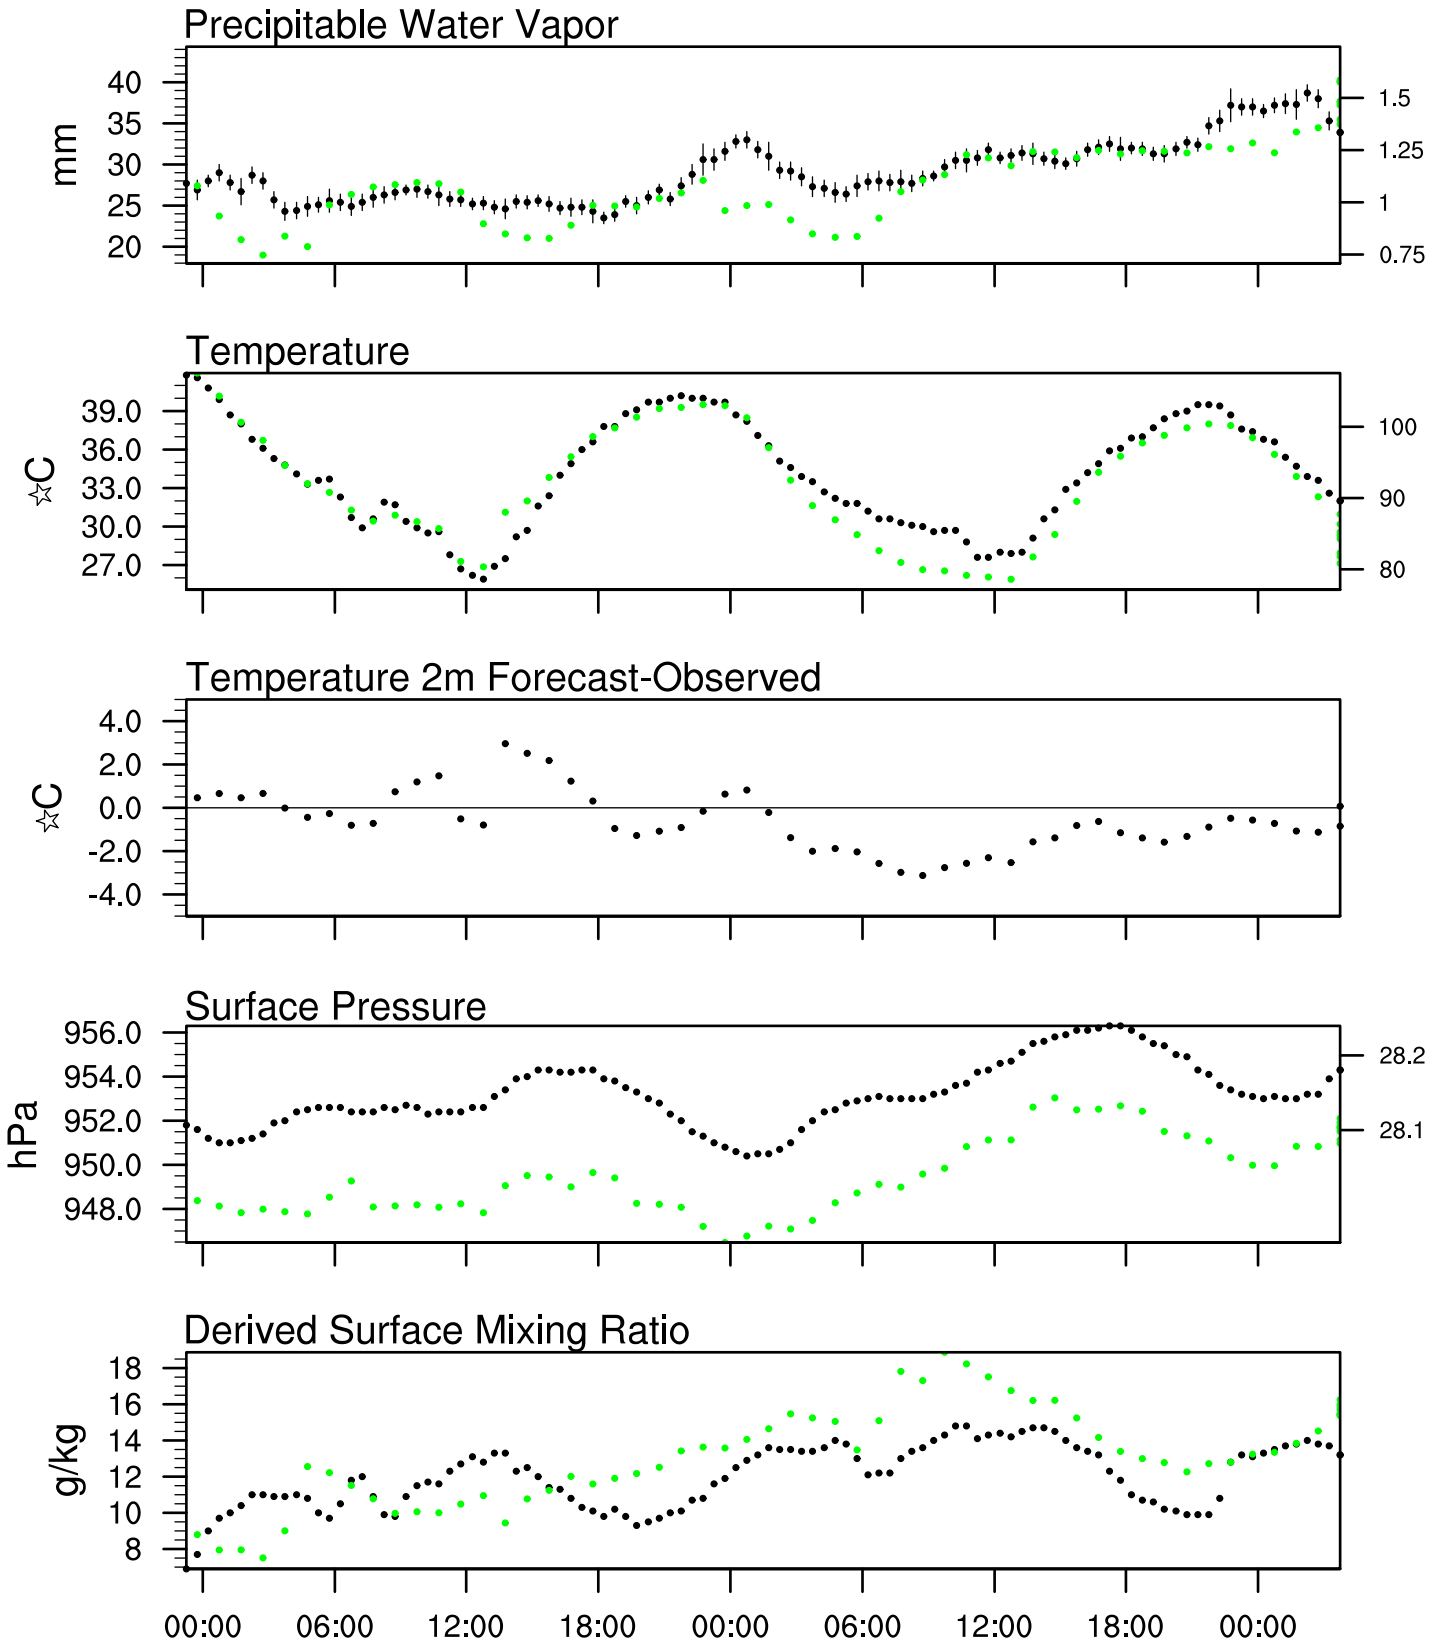

Organ Pipe, AZ

3 Aug 2021 23:45 UTC - 7 Aug 2021 12:15 UTC

Organ Pipe, AZ 3Aug 2021 23Z

Plcl=646 Tlcl[C]=7 Shox=0 Pwat[cm]=3 Cape[J]= 1317

Organ Pipe, AZ 4Aug 2021 11Z

Plcl=777 Tlcl[C]=11 Shox=2 Pwat[cm]=3 Cape[J]= 0