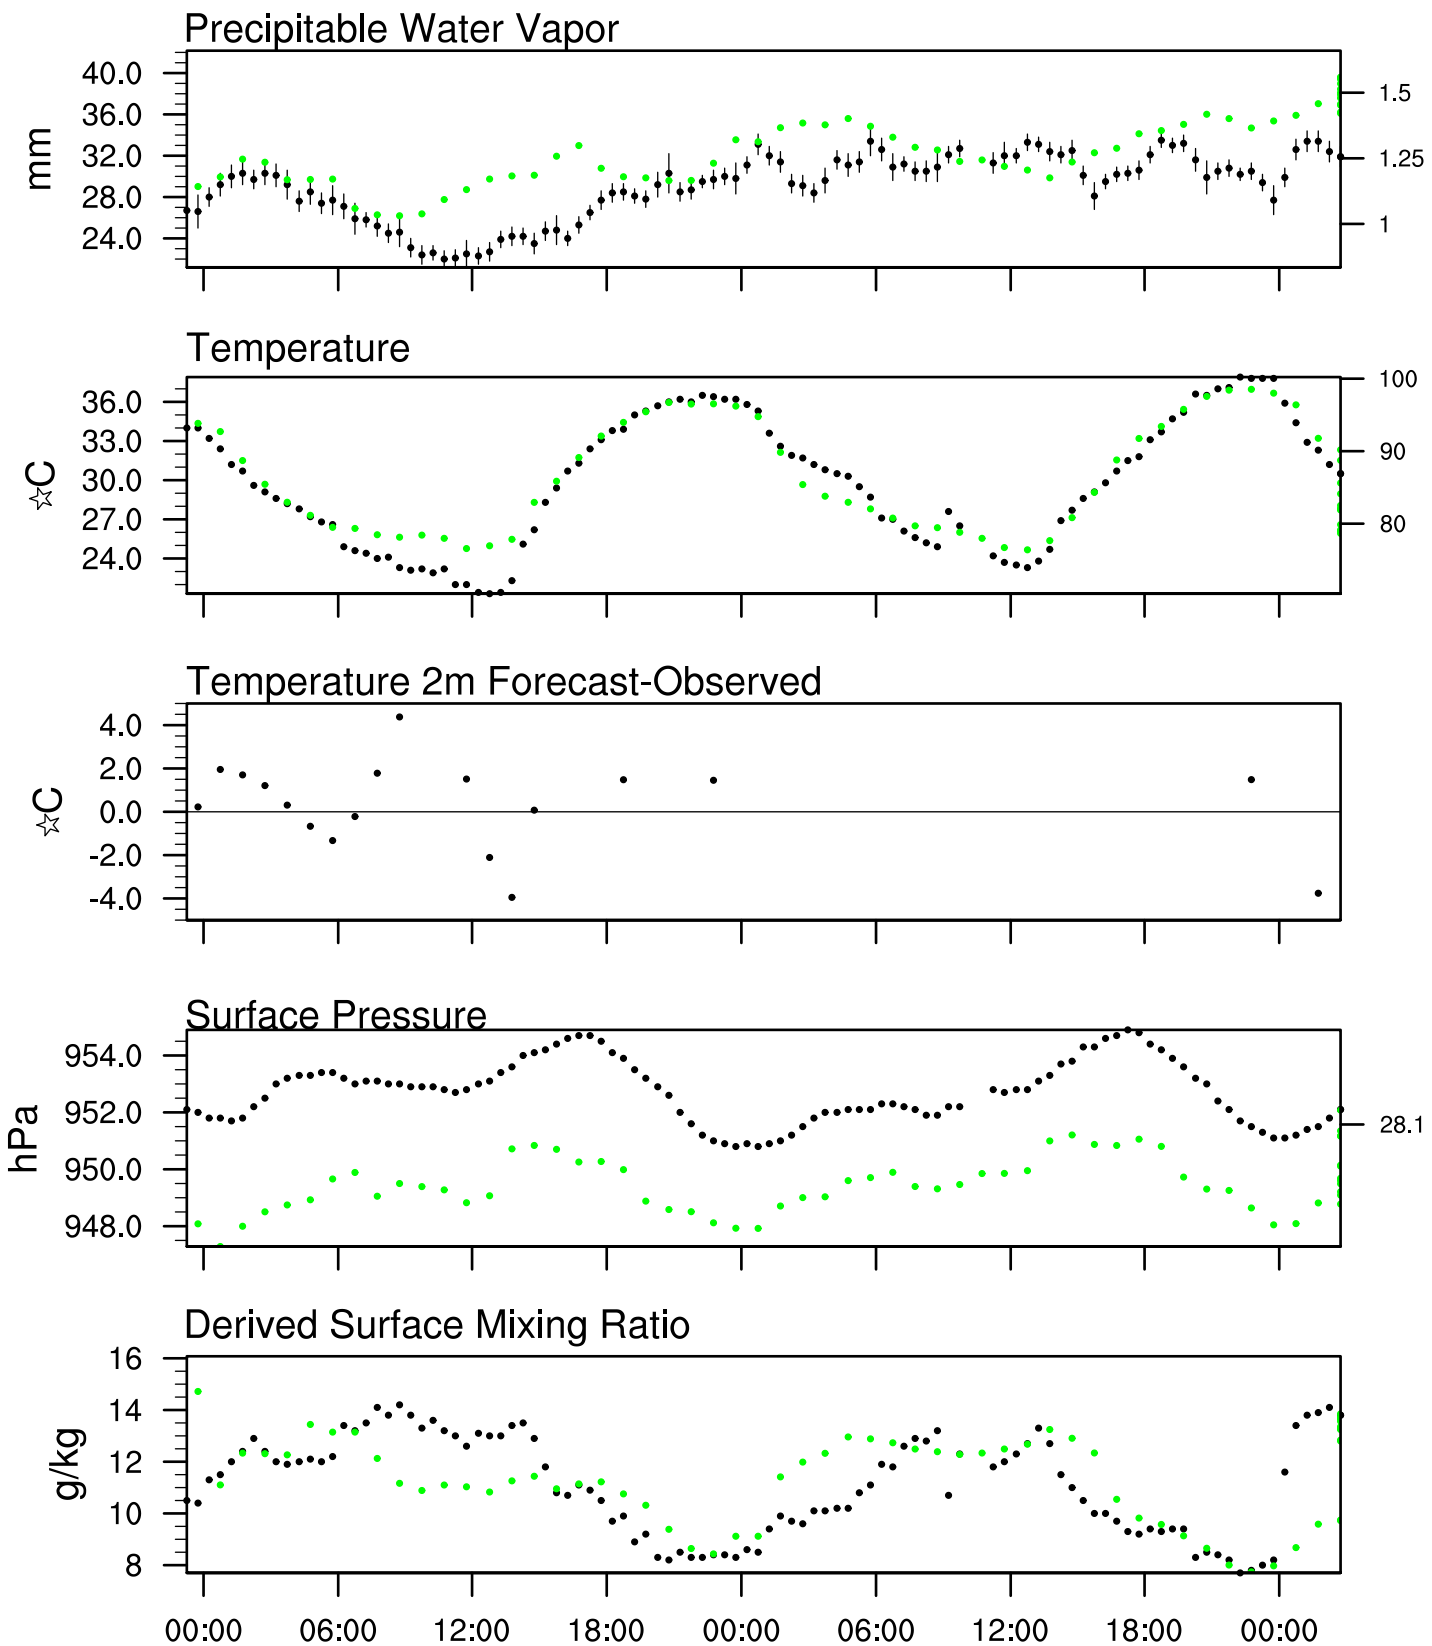

Organ Pipe, AZ

2 Sep 2021 23:45 UTC - 6 Sep 2021 12:15 UTC

Organ Pipe, AZ 2Sep 2021 23Z

Ptcl=729 Tlcl[C]=11 Shox=0 Pwat[cm]=3 Cape[J]= 230

Organ Pipe, AZ 3Sep 2021 11Z

Plcl=795 Tlcl[C]=11 Shox=2 Pwat[cm]=3 Cape[J]= 0