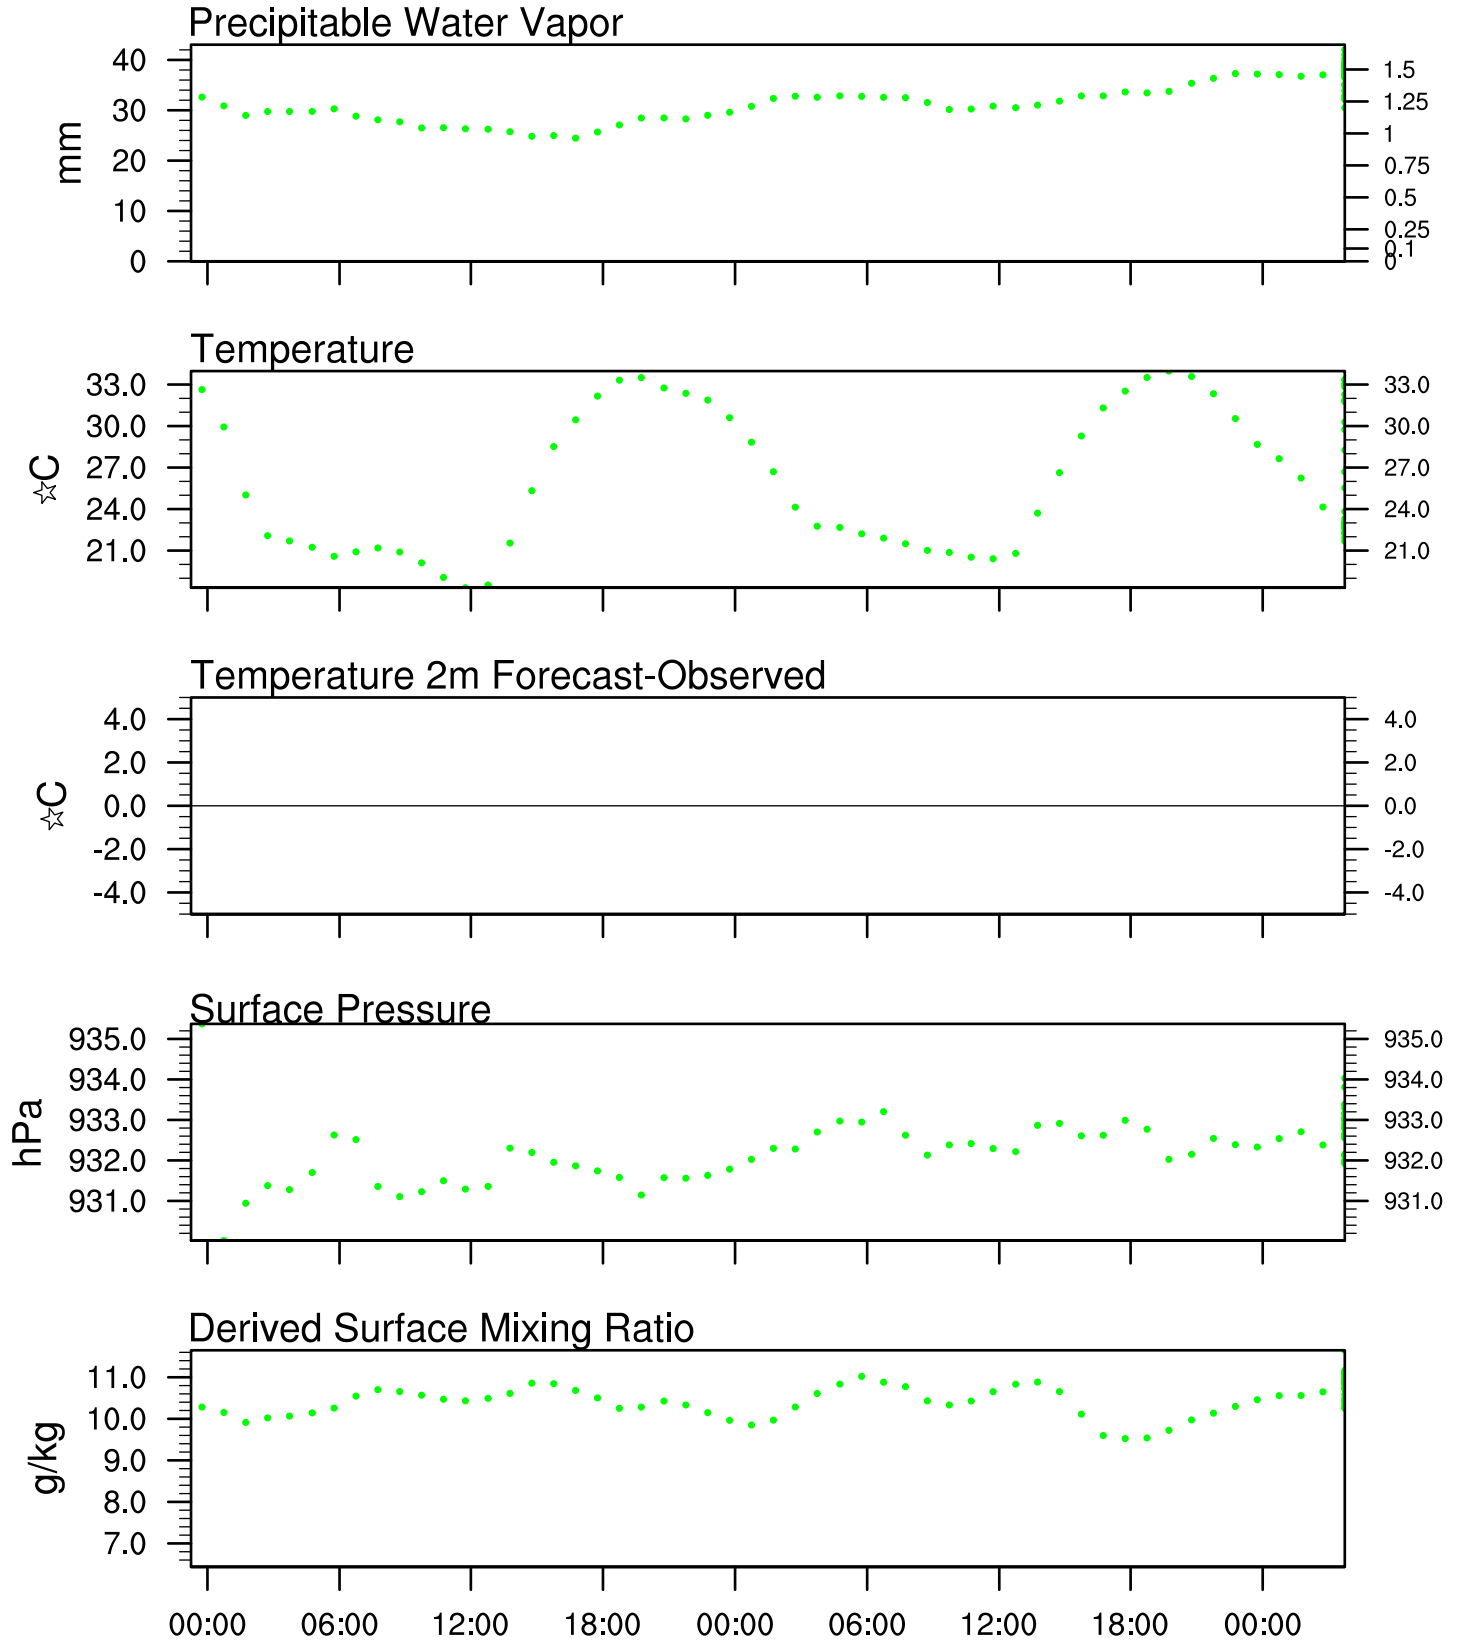

Organ Pipe, AZ

2 Jul 2021 23:45 UTC - 6 Jul 2021 12:15 UTC

Organ Pipe, AZ 2Jul 2021 23Z

Plcl=722 Tlcl[C]=9 Shox=0 Pwat[cm]=3 Cape[J]= 72

Organ Pipe, AZ 3Jul 2021 11Z

Plcl=852 Tlcl[C]=12 Shox=0 Pwat[cm]=3 Cape[J]= 0