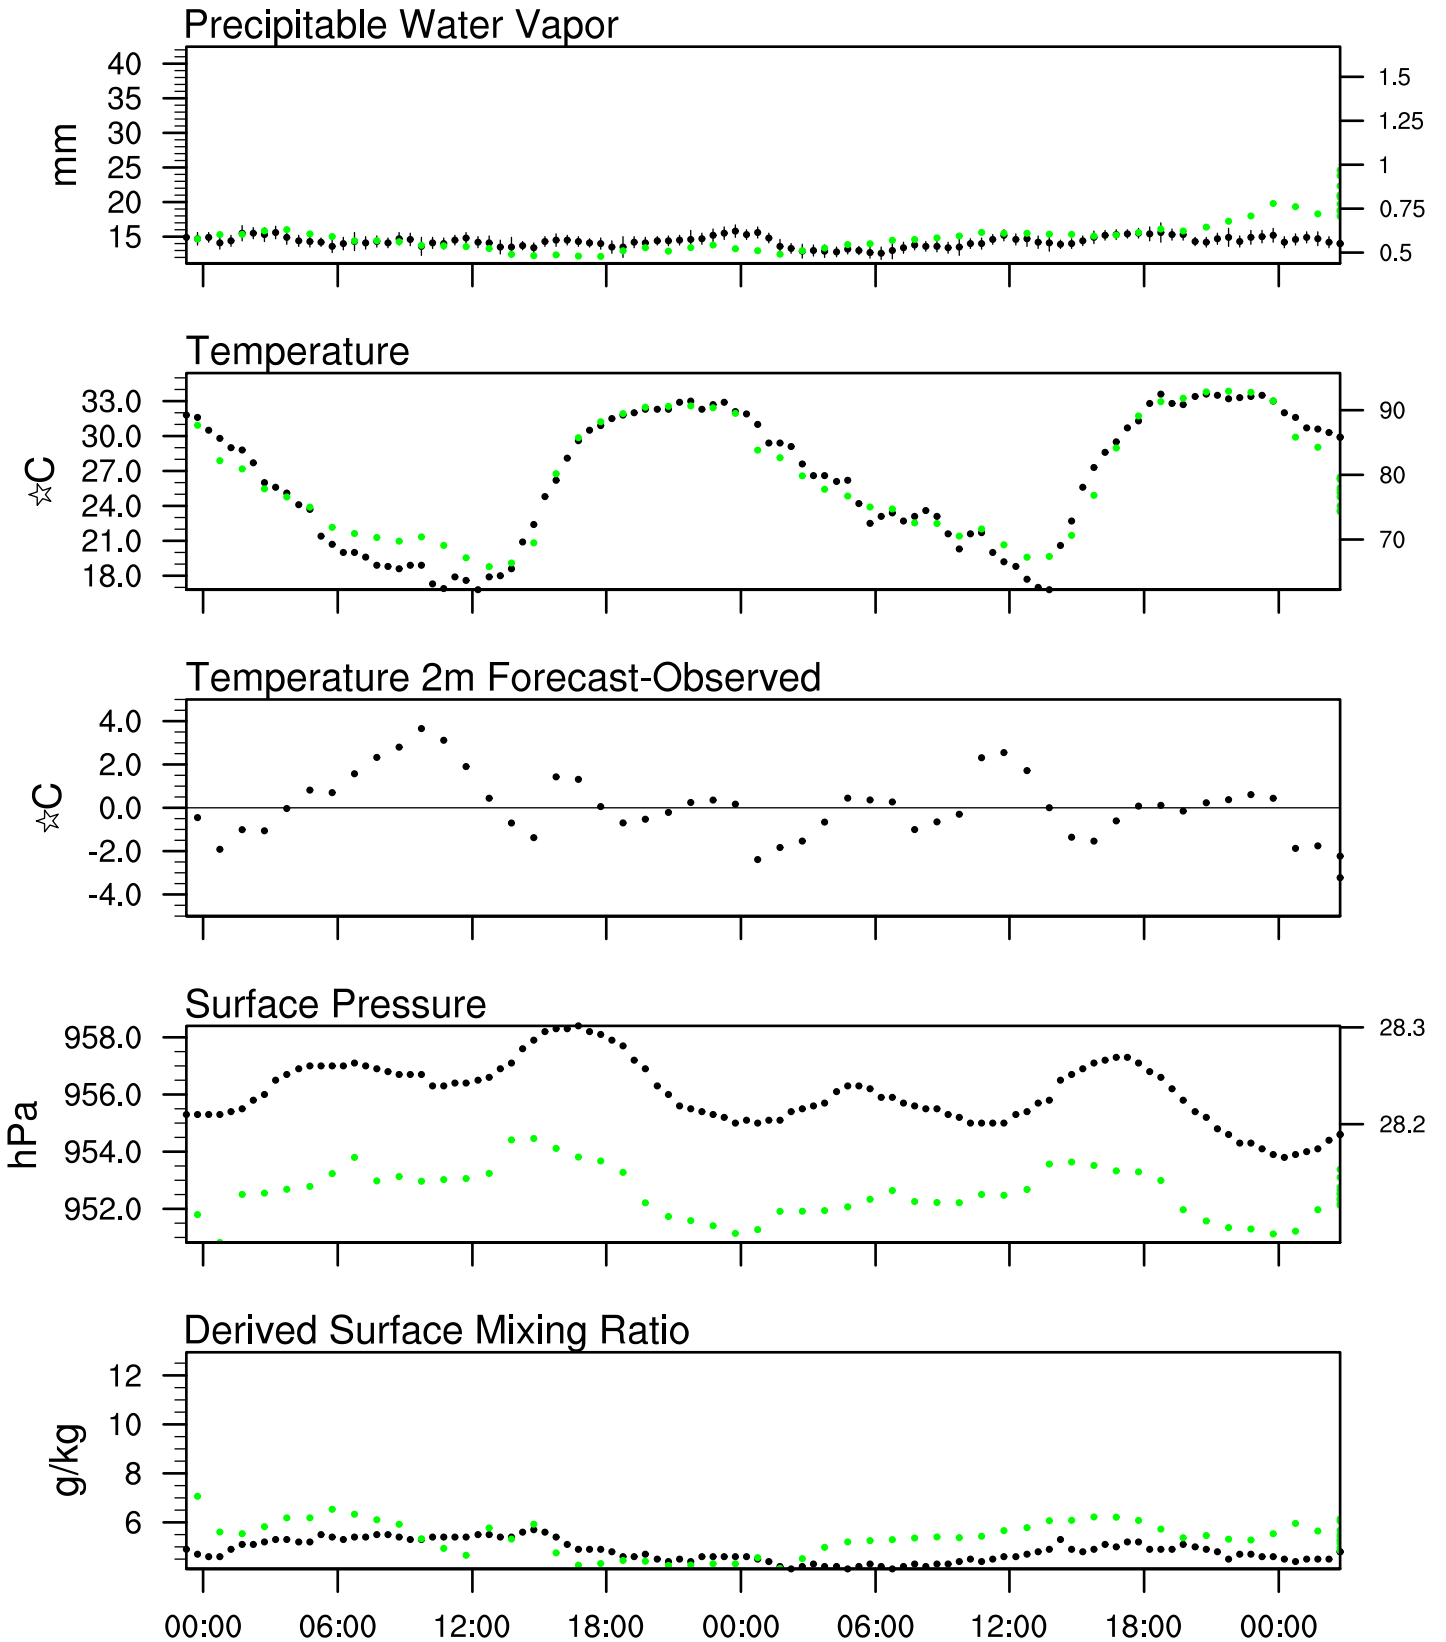

Organ Pipe, AZ

1 Oct 2021 23:45 UTC - 5 Oct 2021 12:15 UTC

Organ Pipe, AZ 1Oct 2021 23Z

Plcl=662 Tlcl[C]=0 Shox=8 Pwat[cm]=1 Cape[J]= 8

Organ Pipe, AZ 20Oct 2021 11Z

Plcl=716 Tlcl[C]=-1 Shox=7 Pwat[cm]=1 Cape[J]= 0