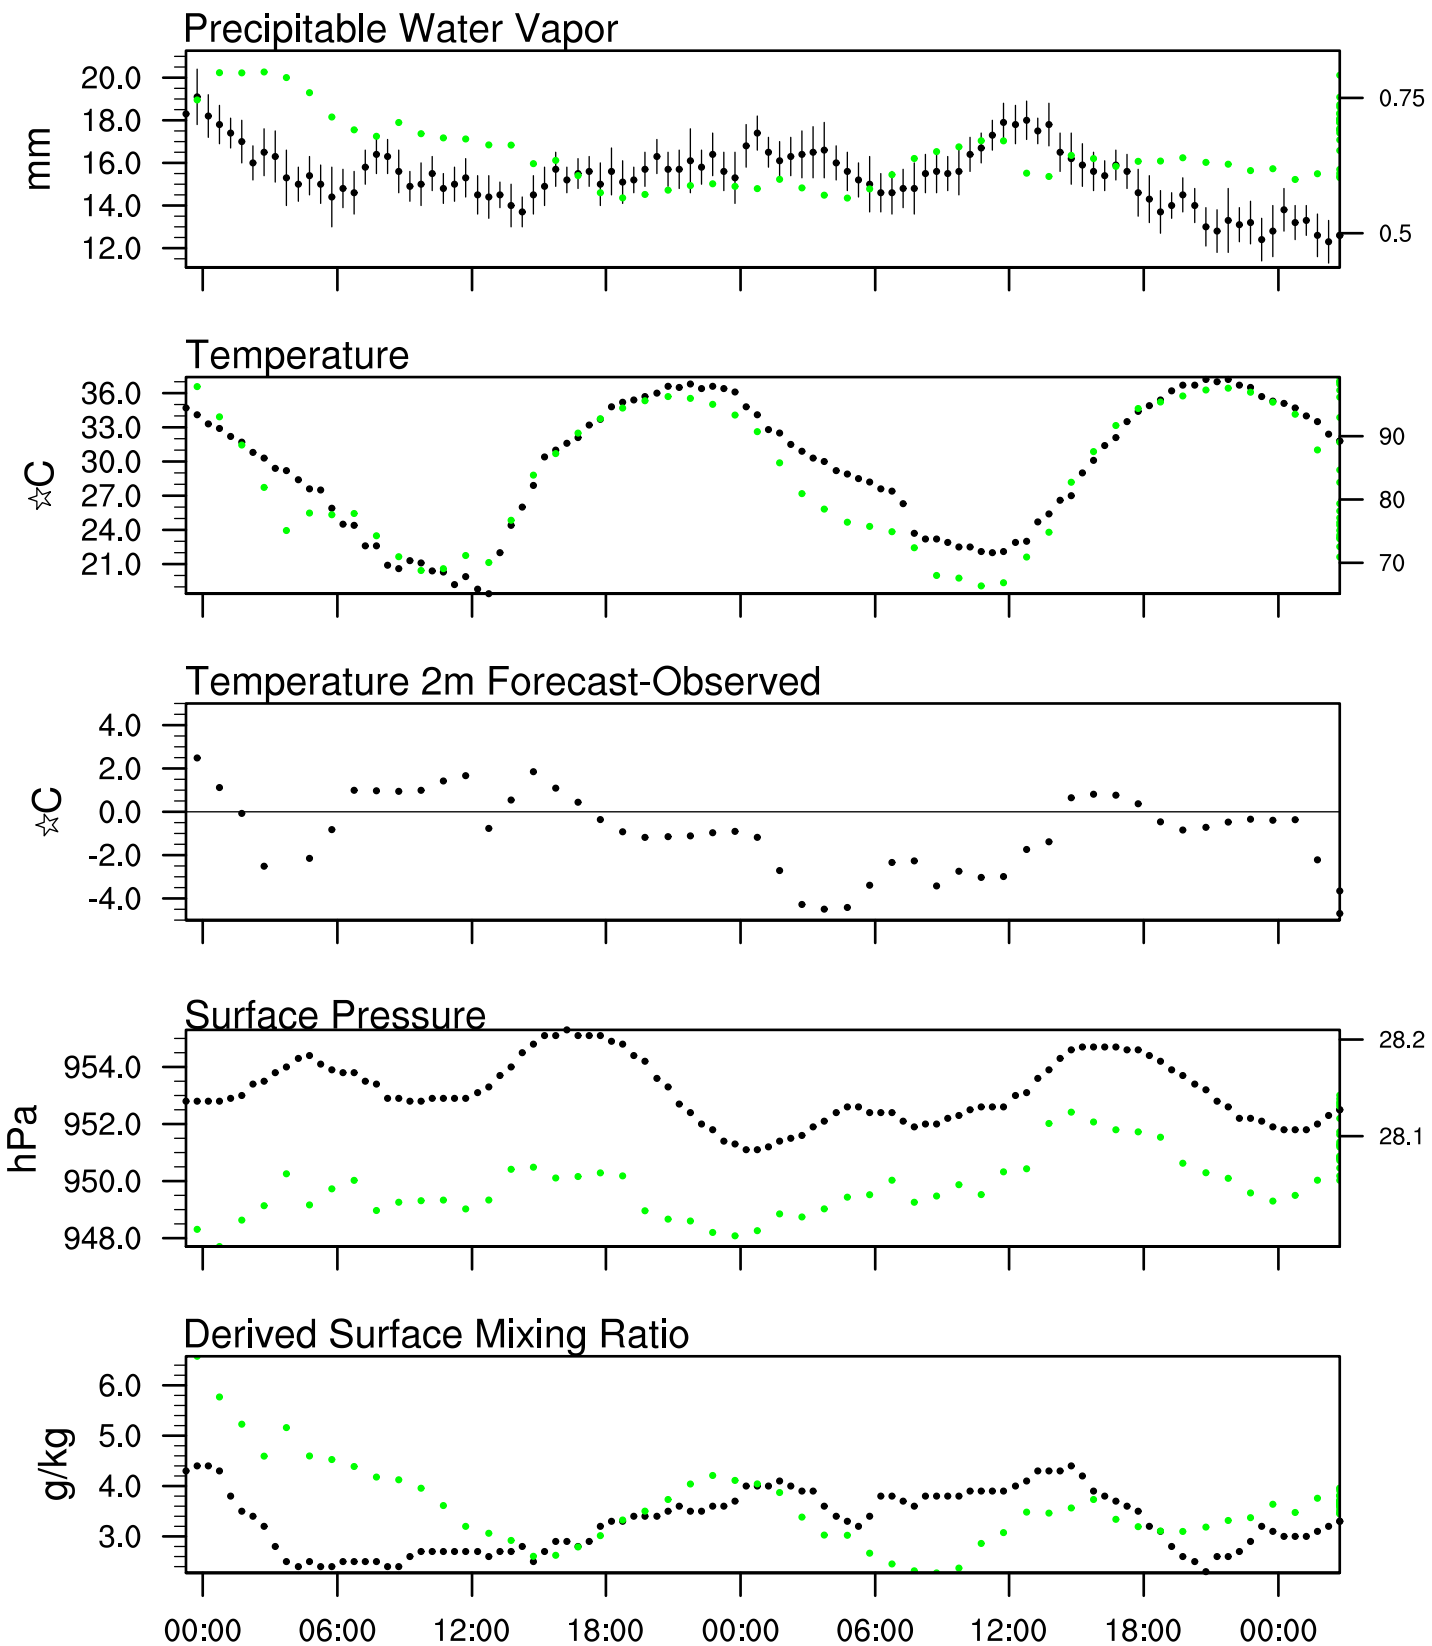

# Organ Pipe, AZ

1 Jun 2021 23:45 UTC - 5 Jun 2021 12:15 UTC