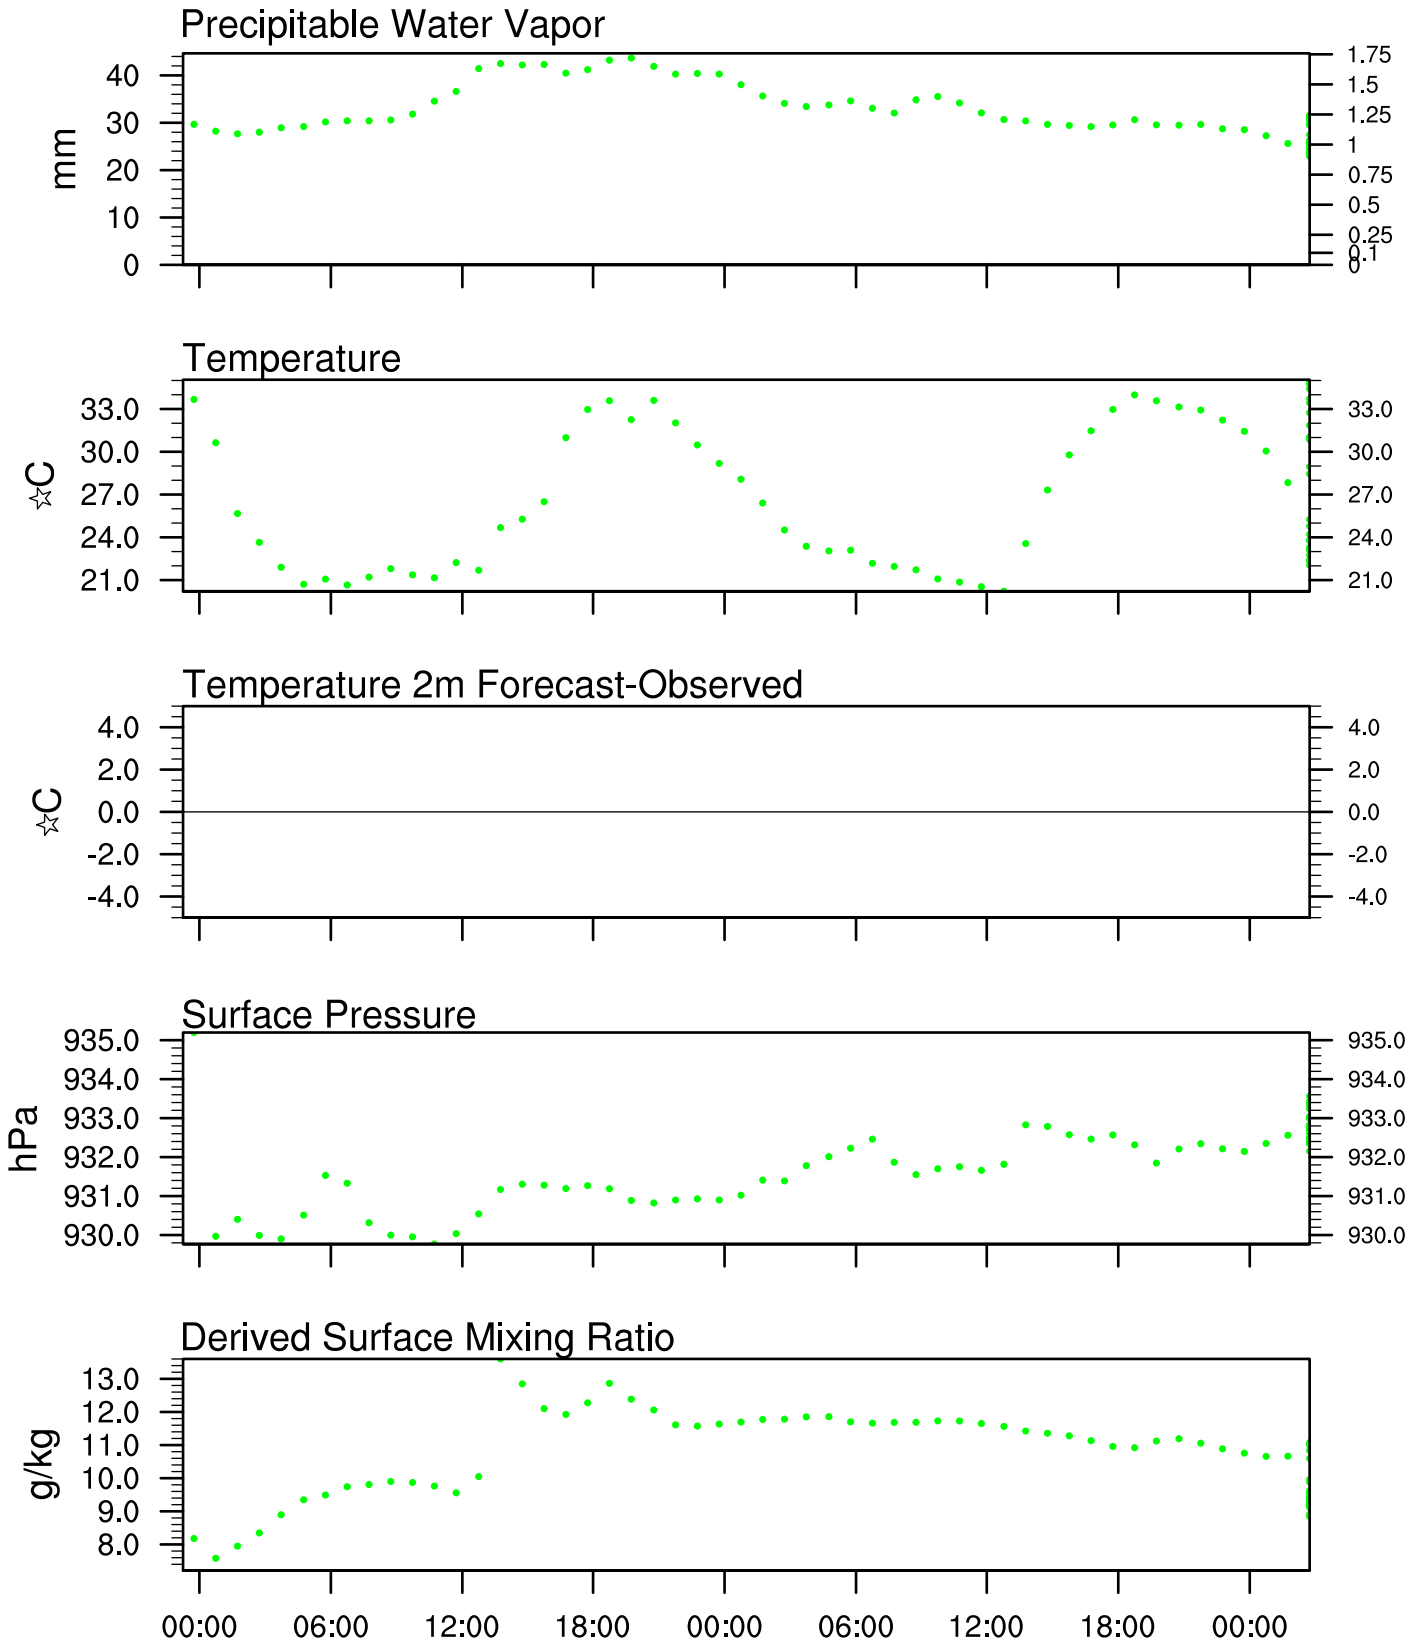

Organ Pipe, AZ

1 Jul 2021 23:45 UTC - 5 Jul 2021 12:15 UTC

Organ Pipe, AZ 1Jul 2021 23Z

Plcl=685 Tlcl[C]=5 Shox=1 Pwat[cm]=3 Cape[J]= 5

Organ Pipe, AZ 2Jul 2021 11Z

Plcl=802 Tlcl[C]=10 Shox=0 Pwat[cm]=4 Cape[J]= 0