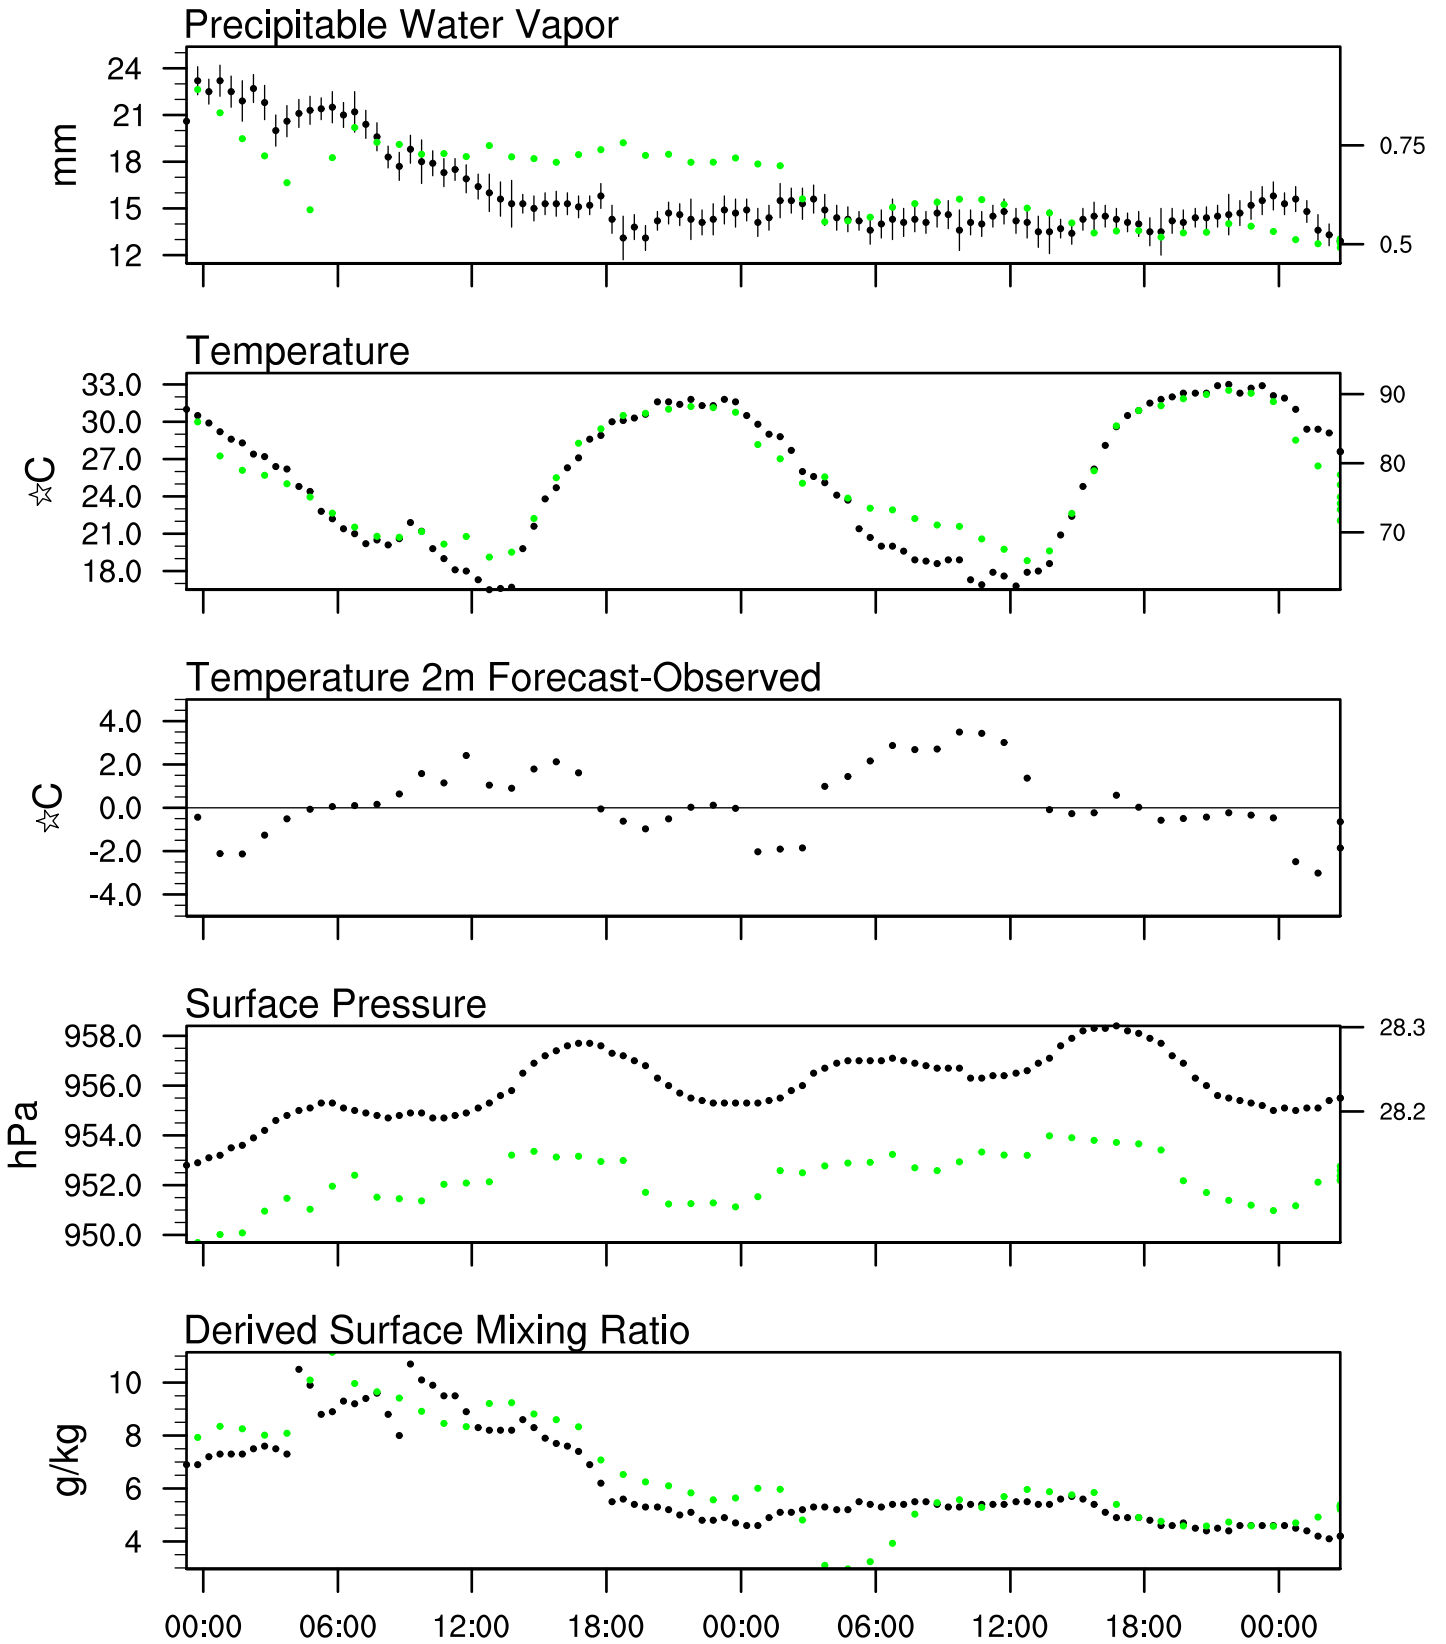

Organ Pipe, AZ

30 Sep 2021 23:45 UTC - 4 Oct 2021 12:15 UTC

Organ Pipe, AZ 30Sep 2021 23Z

Plcl=735 Tlcl[C]=7 Shox=1 Pwat[cm]=2 Cape[J]= 728

Organ Pipe, AZ 1Oct 2021 11Z

Plcl=796 Tlcl[C]=7 Shox=5 Pwat[cm]=2 Cape[J]= 0