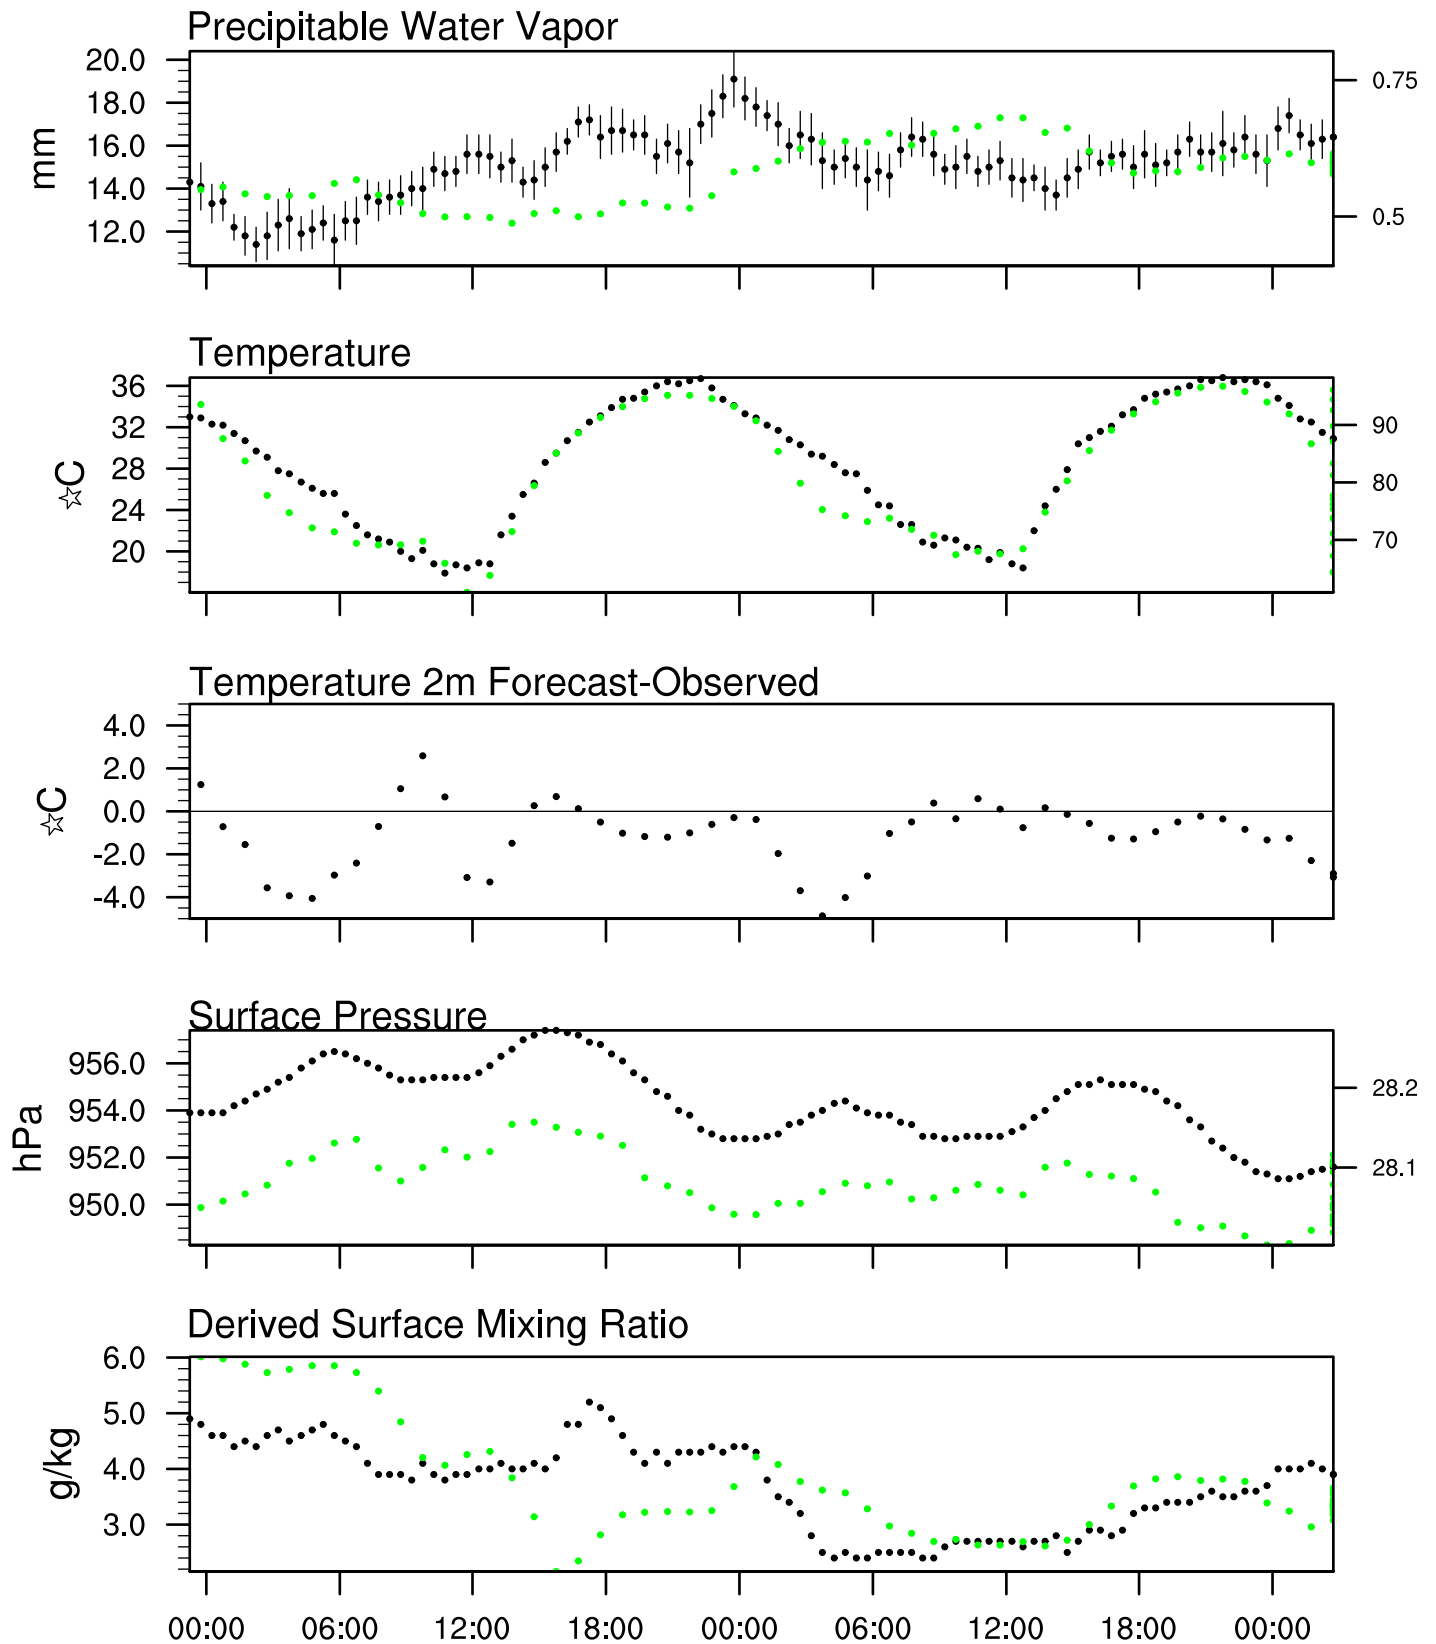

Organ Pipe, AZ

31 May 2021 23:45 UTC - 4 Jun 2021 12:15 UTC

Organ Pipe, AZ 31May 2021 23Z

Plcl=647 Tlcl[C]=0 Shox=2 Pwat[cm]=1 Cape[J]= 270

Organ Pipe, AZ 1Jun 2021 11Z

Plcl=740 Tlcl[C]=-2 Shox=3 Pwat[cm]=1 Cape[J]= 0