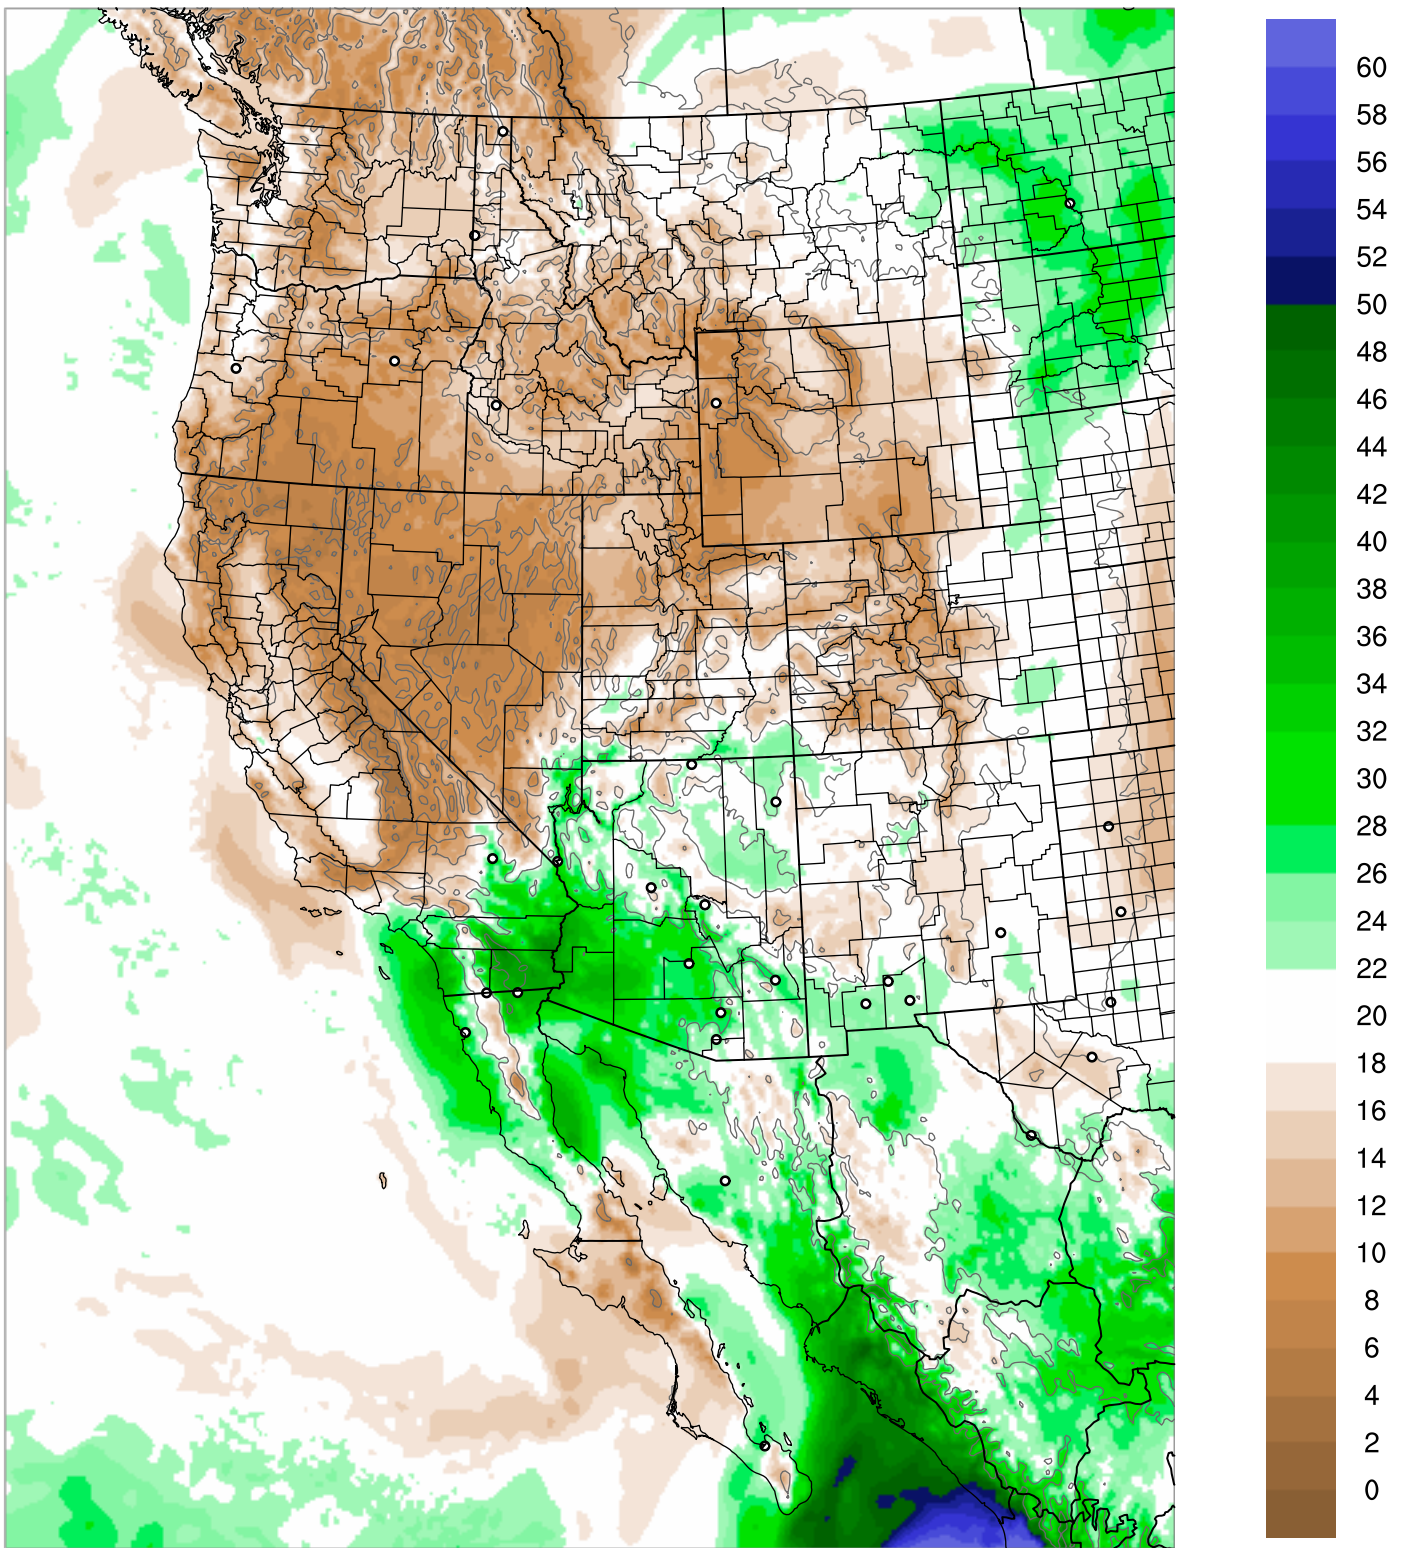

Corrected PWV 3 Oct 2022 5:45 UTC

PWV Error(mm) Obs-Init

Corrected PWV 3 Oct 2022 5:45 UTC

PWV Error(mm) Obs-Init