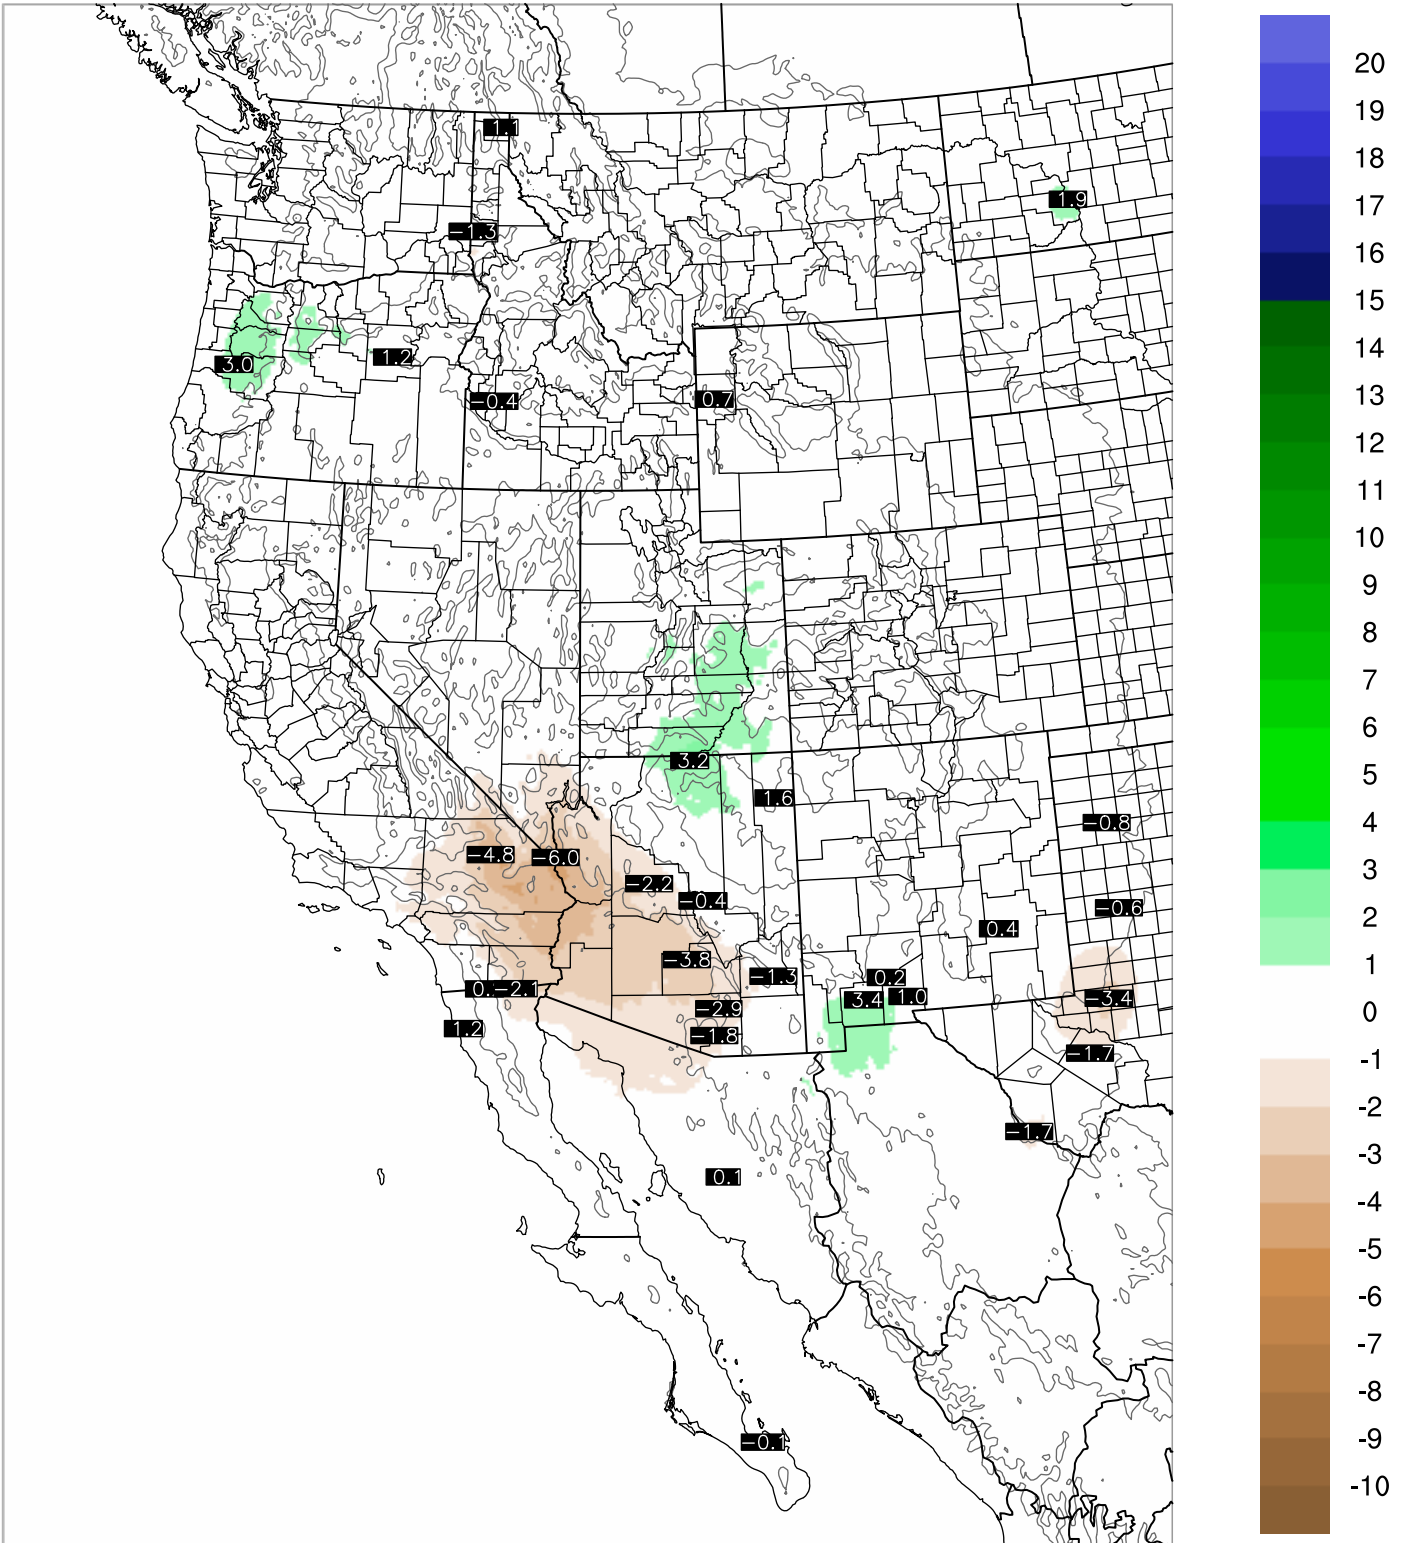

Corrected PWV 3 Oct 2022 5:45 UTC

PWV Error(mm) Obs-Init

Corrected PWV 3 Oct 2022 5:45 UTC

PWV Error(mm) Obs-Init