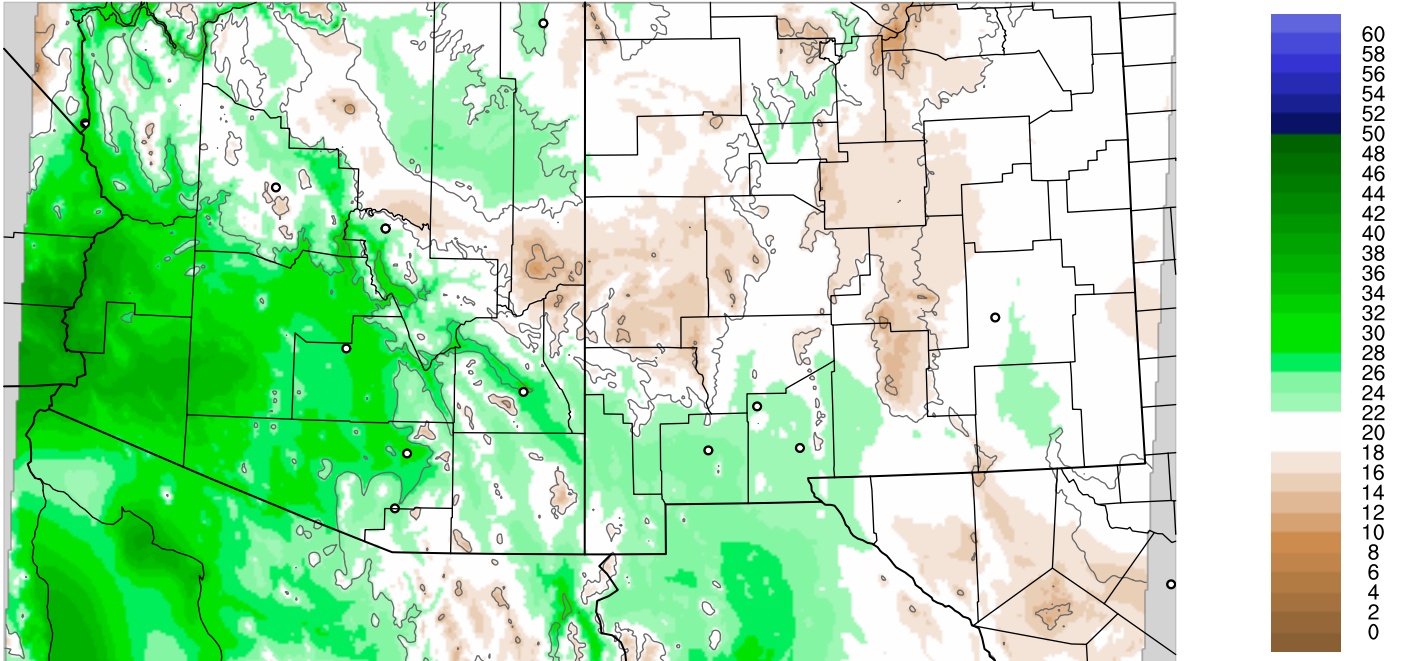

Corrected PWV 3 Oct 2022 5:45 UTC

PWV Error(mm) Obs-Init

Corrected PWV 3 Oct 2022 5:45 UTC

PWV Error(mm) Obs-Init