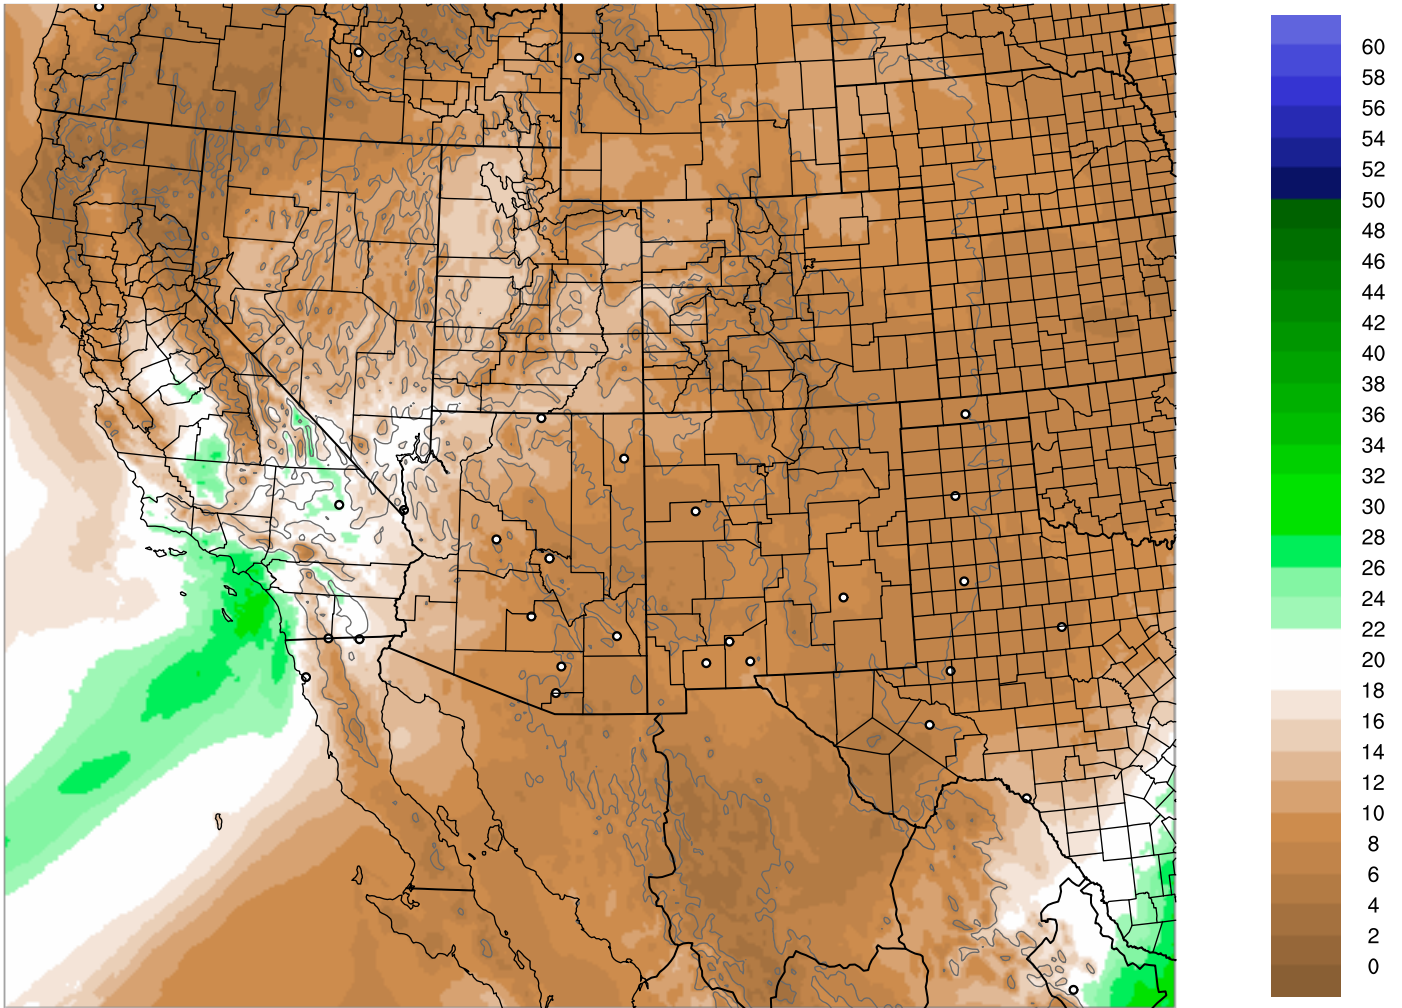

Corrected PWV 10 Jan 2023 5:45 UTC

PWV Error(mm) Obs-Init

Corrected PWV 10 Jan 2023 5:45 UTC

PWV Error(mm) Obs-Init