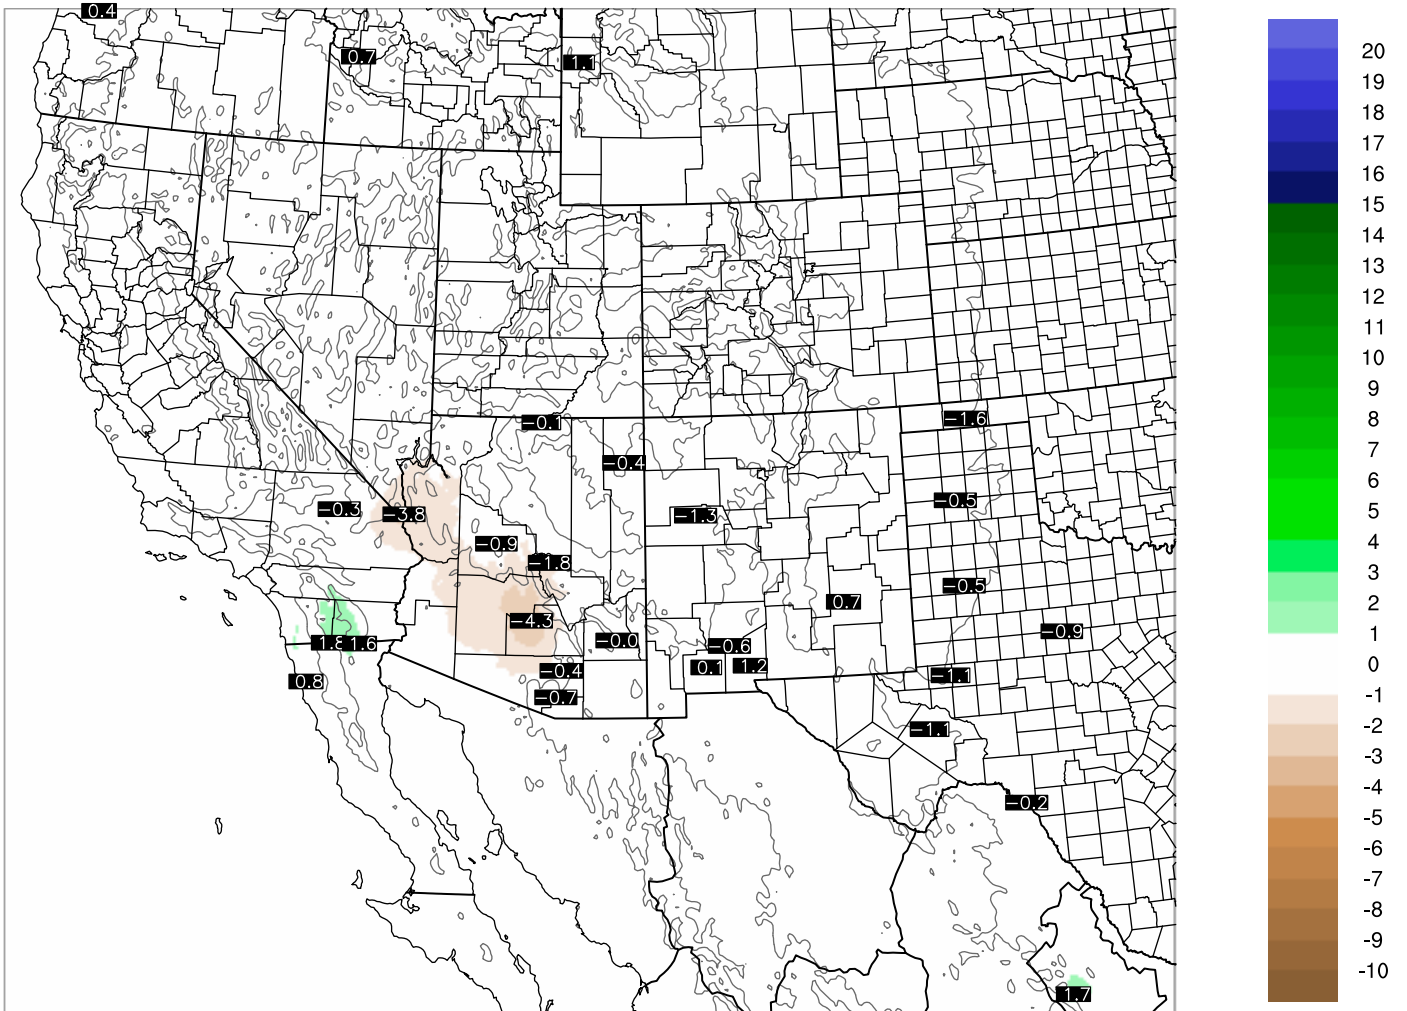

Corrected PWV 10 Jan 2023 5:45 UTC

PWV Error(mm) Obs-Init

Corrected PWV 10 Jan 2023 5:45 UTC

PWV Error(mm) Obs-Init