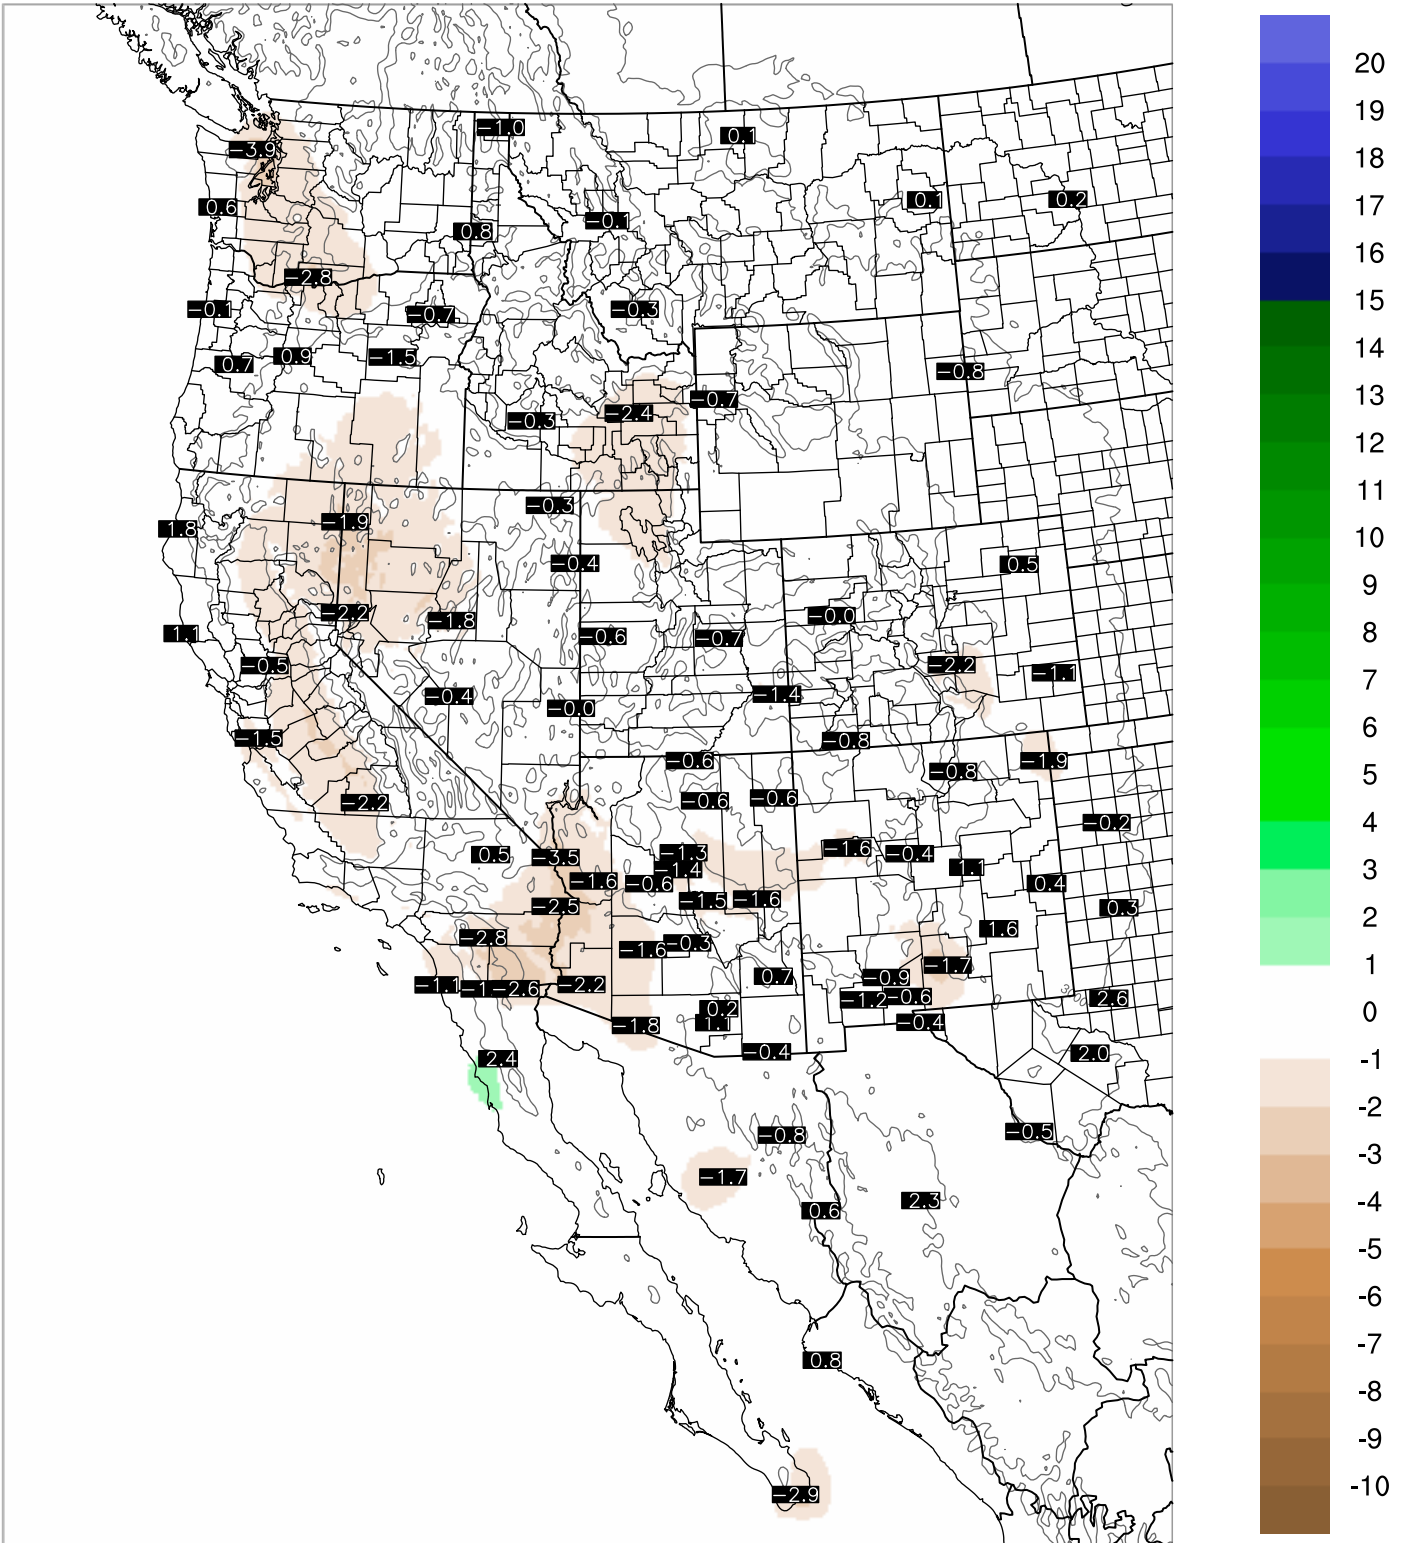

# Corrected PWV 8 Dec 2018 5:45 UTC

# PWV Error(mm) Obs-Init

Corrected PWV 8 Dec 2018 5:45 UTC

PWV Error(mm) Obs-Init