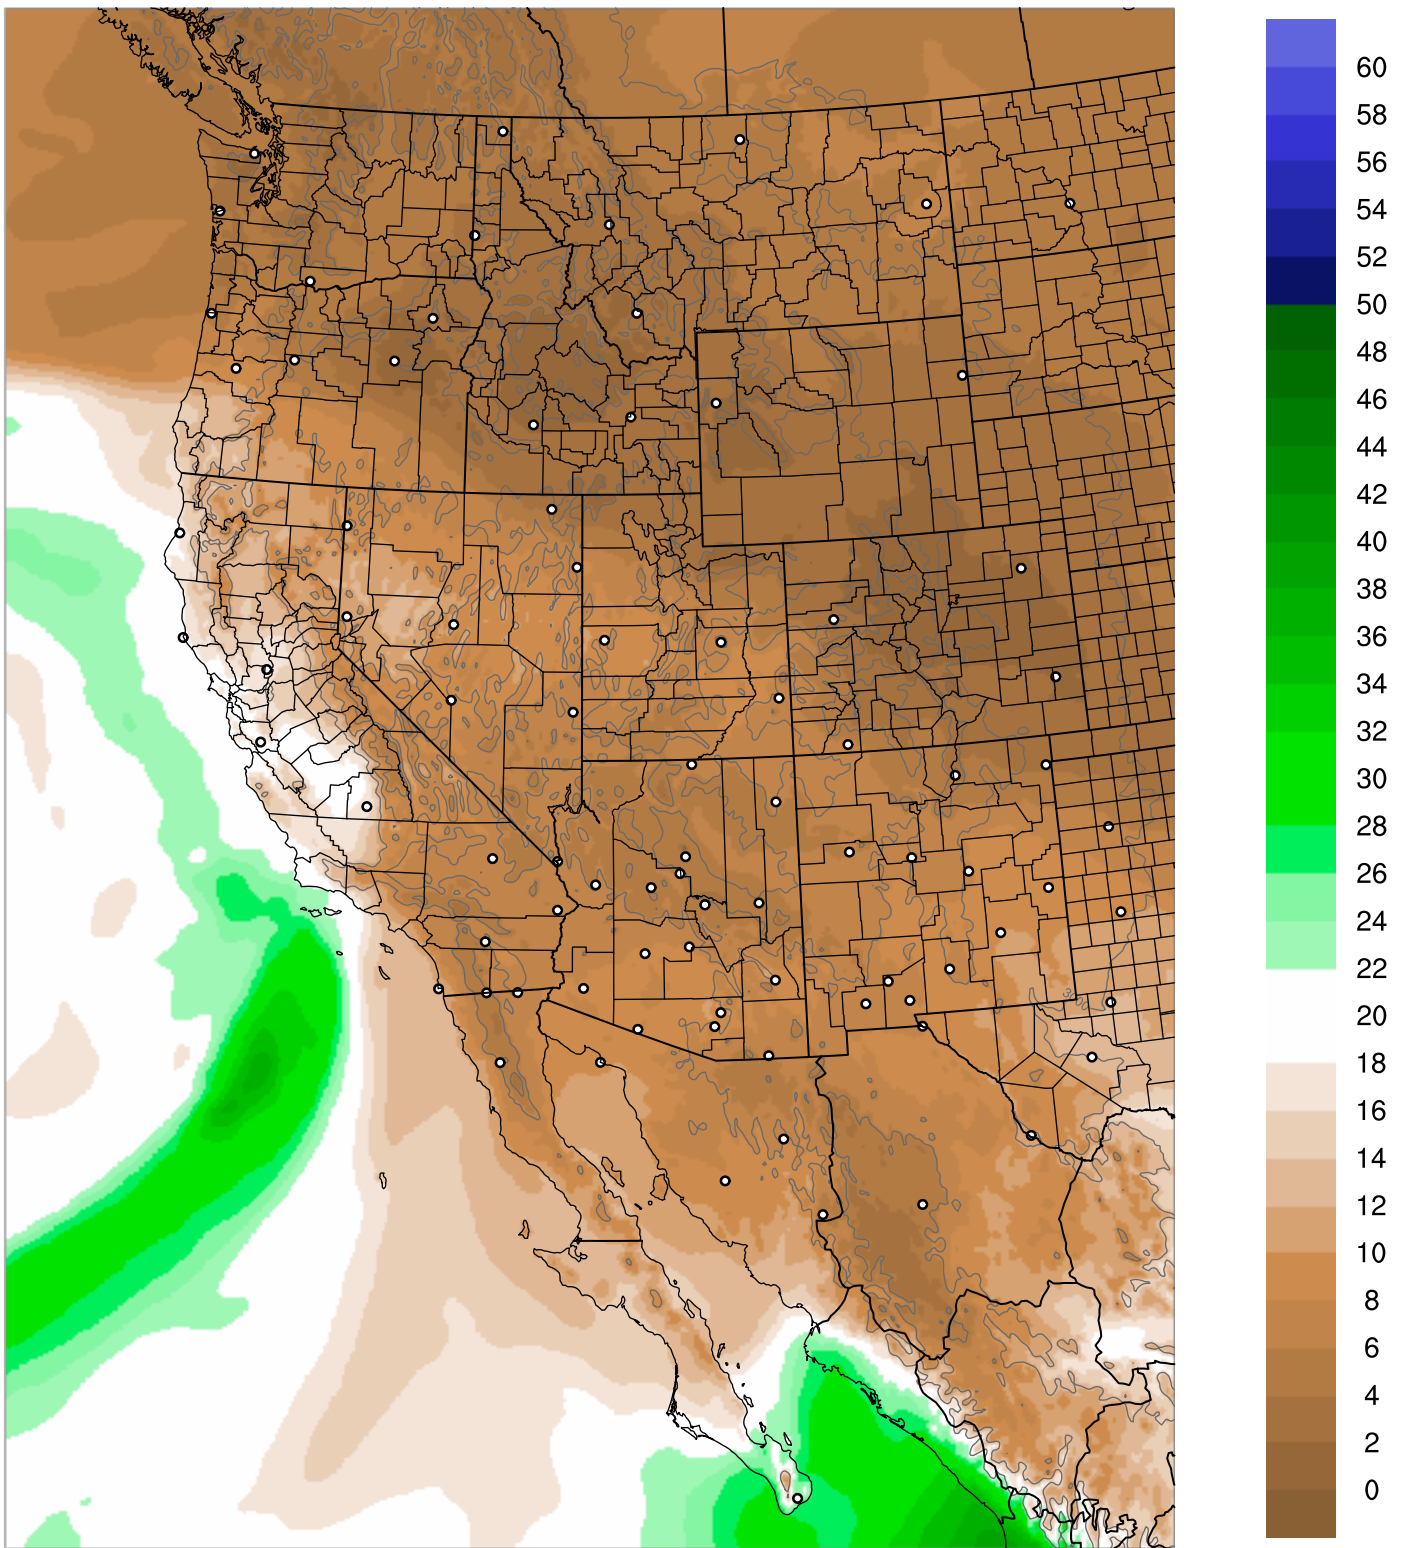

Corrected PWV 5 Dec 2018 5:45 UTC

PWV Error(mm) Obs-Init

Corrected PWV 5 Dec 2018 5:45 UTC

PWV Error(mm) Obs-Init