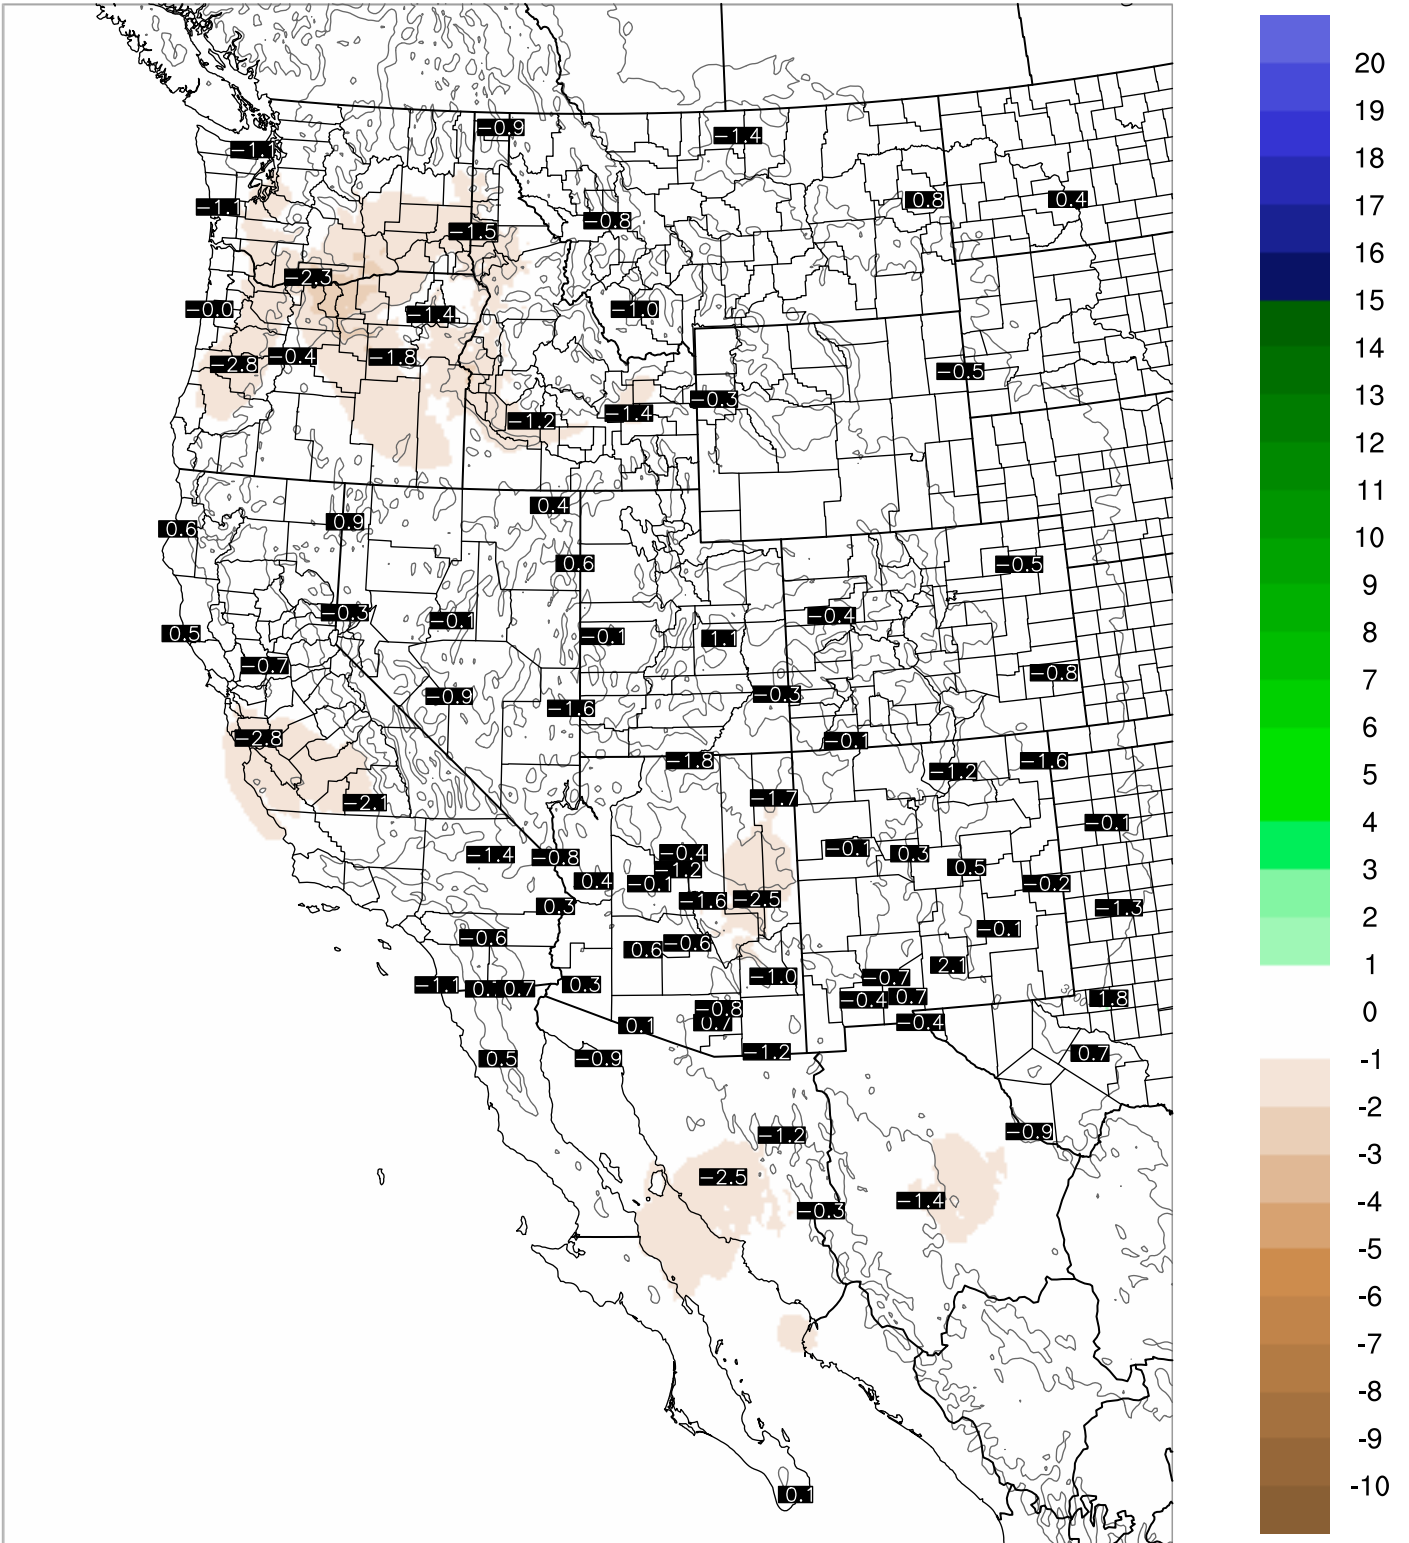

Corrected PWV 5 Dec 2018 5:45 UTC

PWV Error(mm) Obs-Init

Corrected PWV 5 Dec 2018 5:45 UTC

PWV Error(mm) Obs-Init