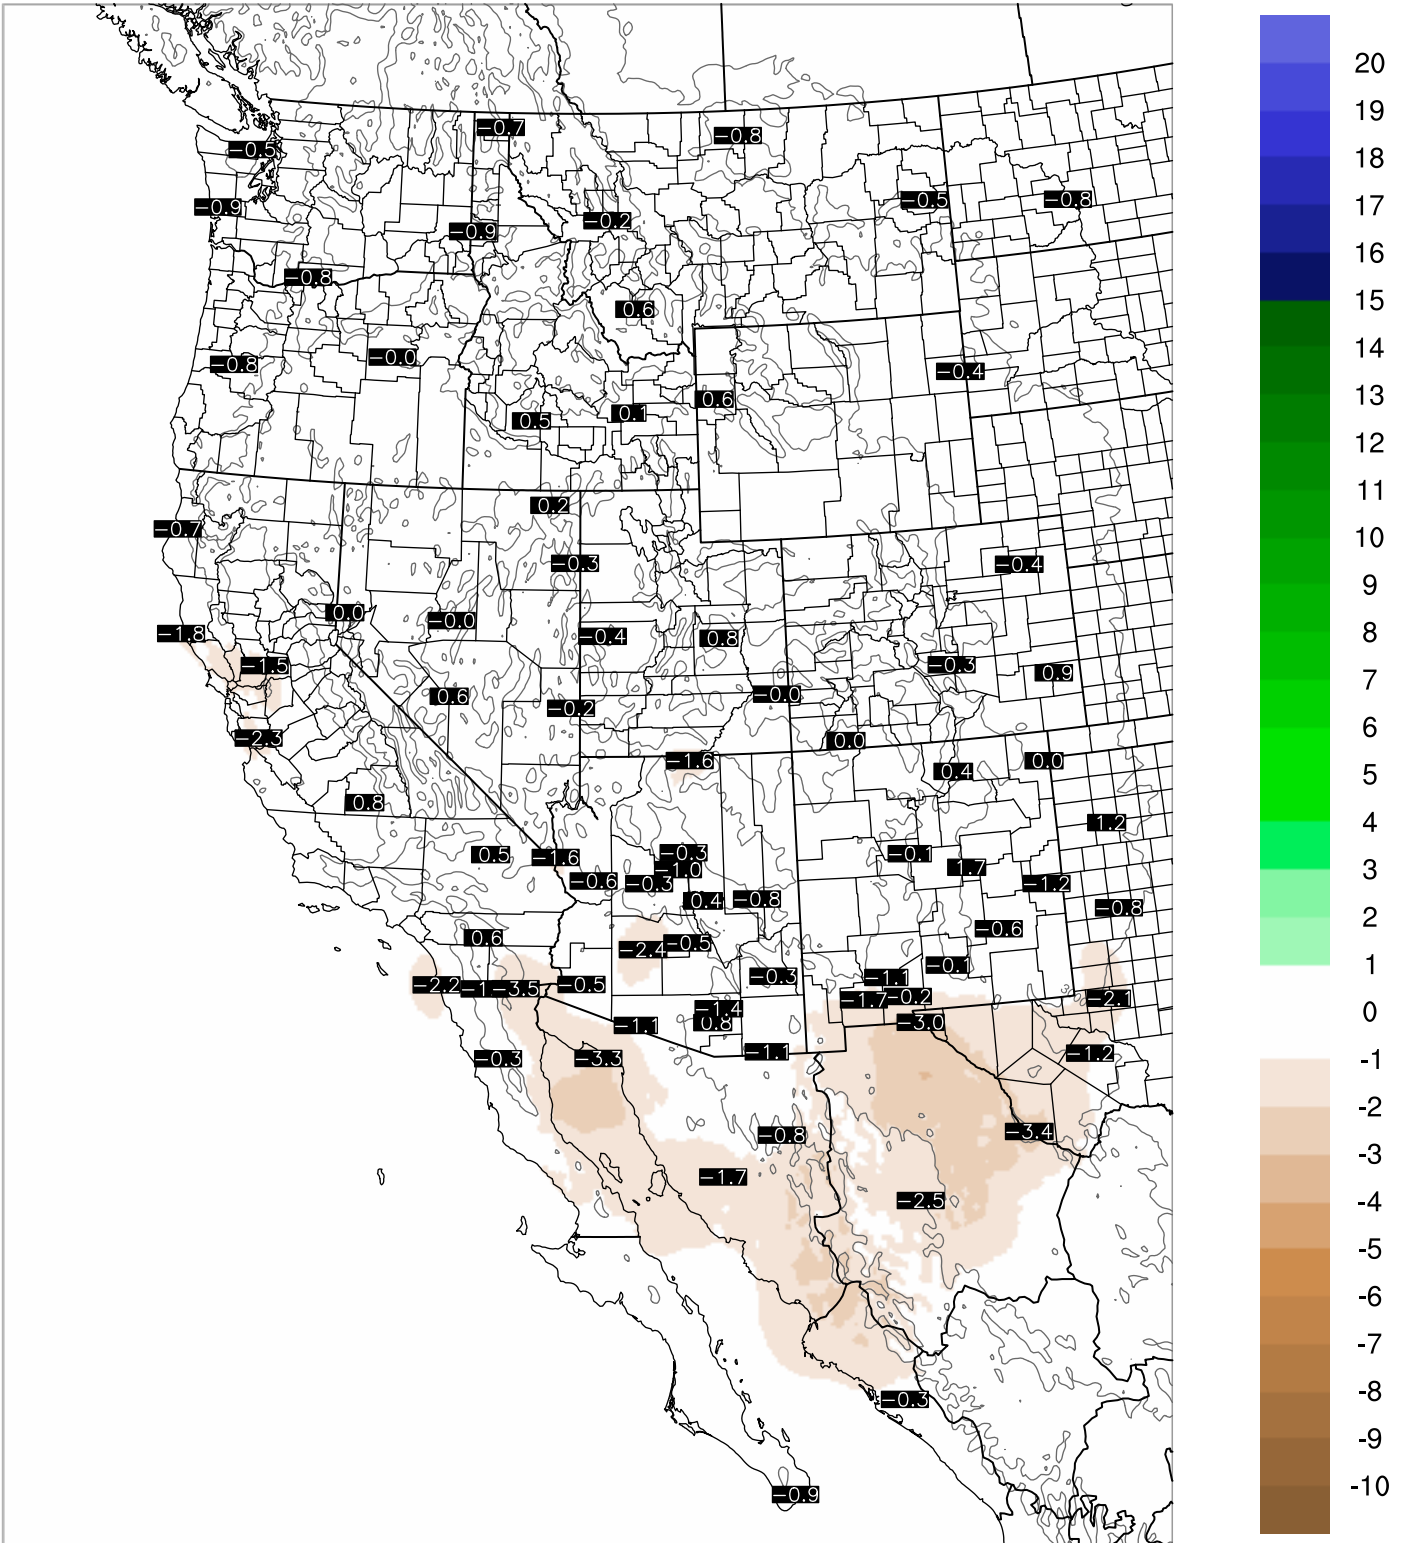

# Corrected PWV 3 Dec 2018 5:45 UTC

# PWV Error(mm) Obs-Init

Corrected PWV 3 Dec 2018 5:45 UTC

PWV Error(mm) Obs-Init