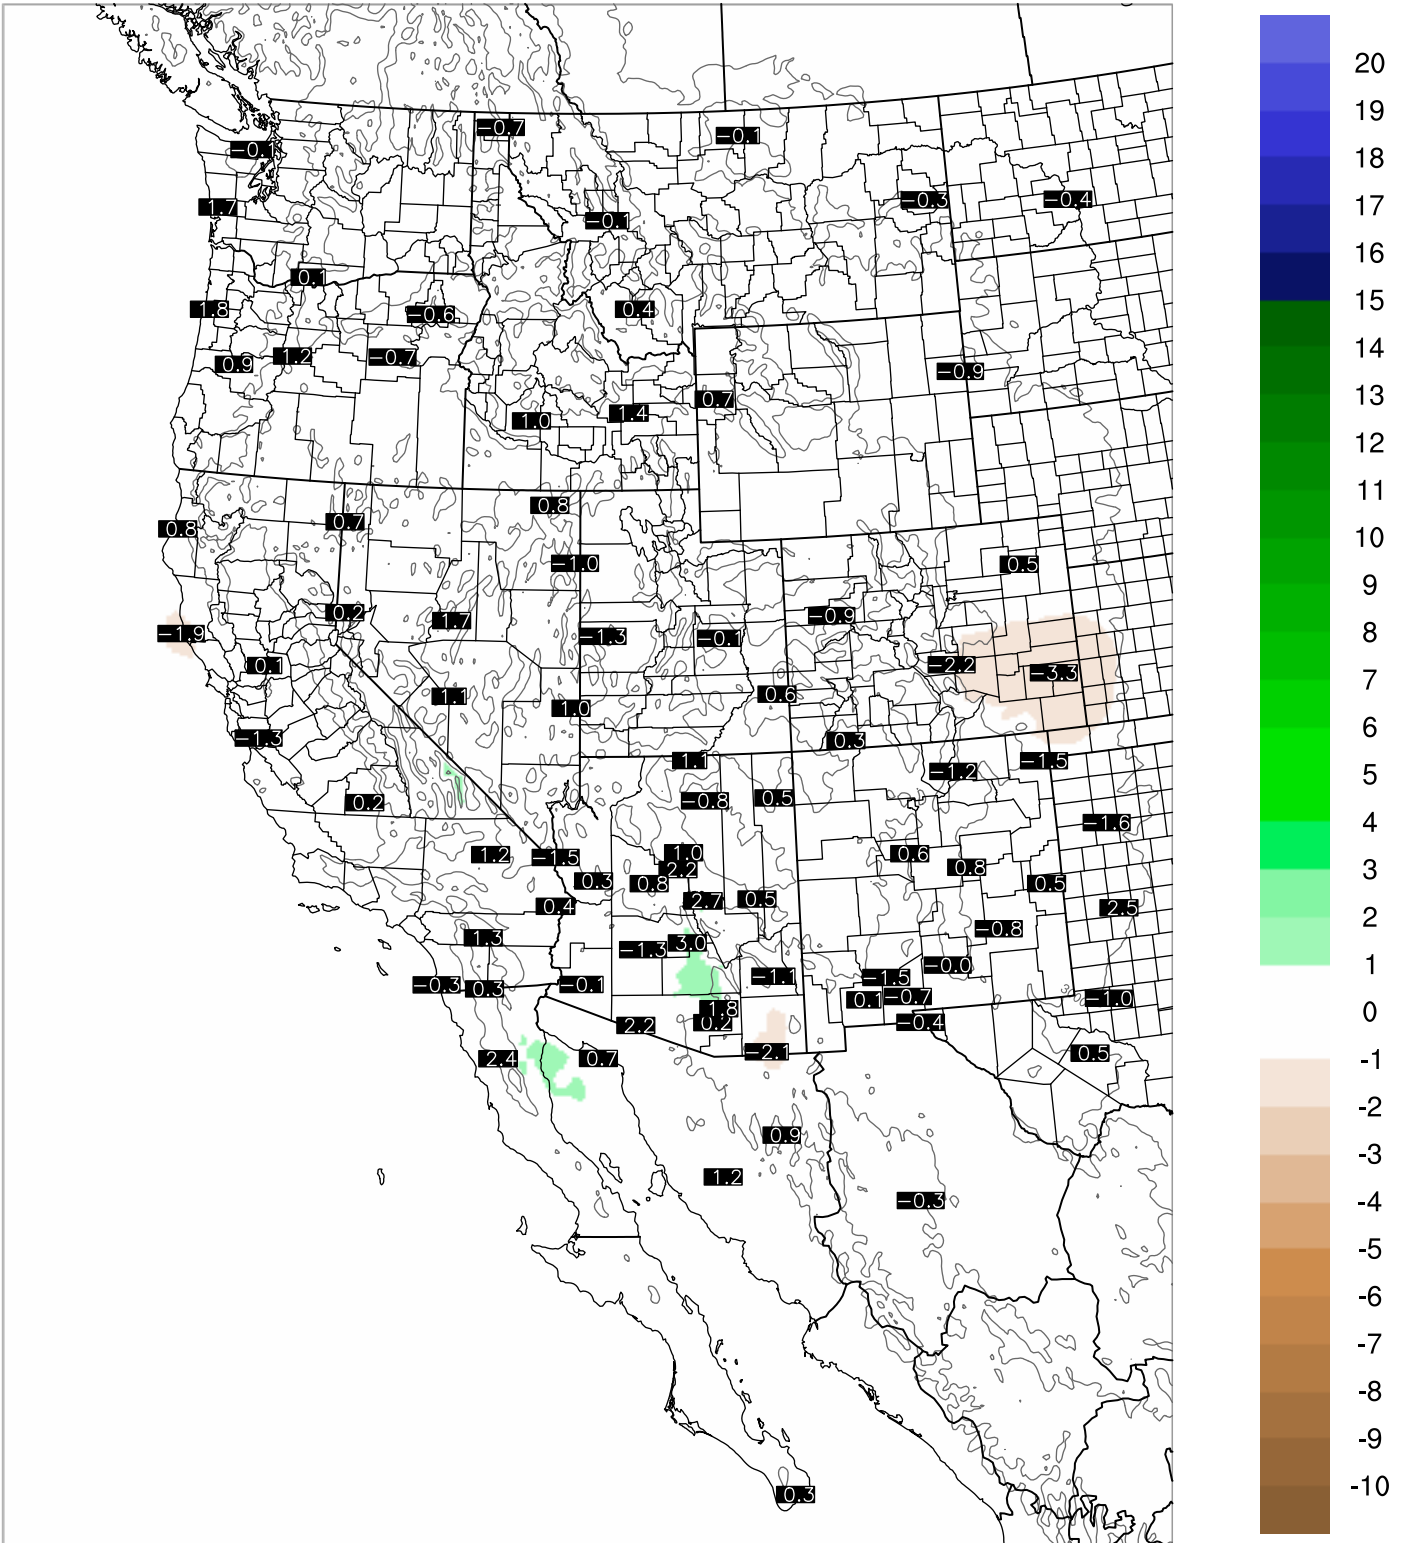

Corrected PWV 30 Nov 2018 5:45 UTC

PWV Error(mm) Obs-Init

Corrected PWV 30 Nov 2018 5:45 UTC

PWV Error(mm) Obs-Init