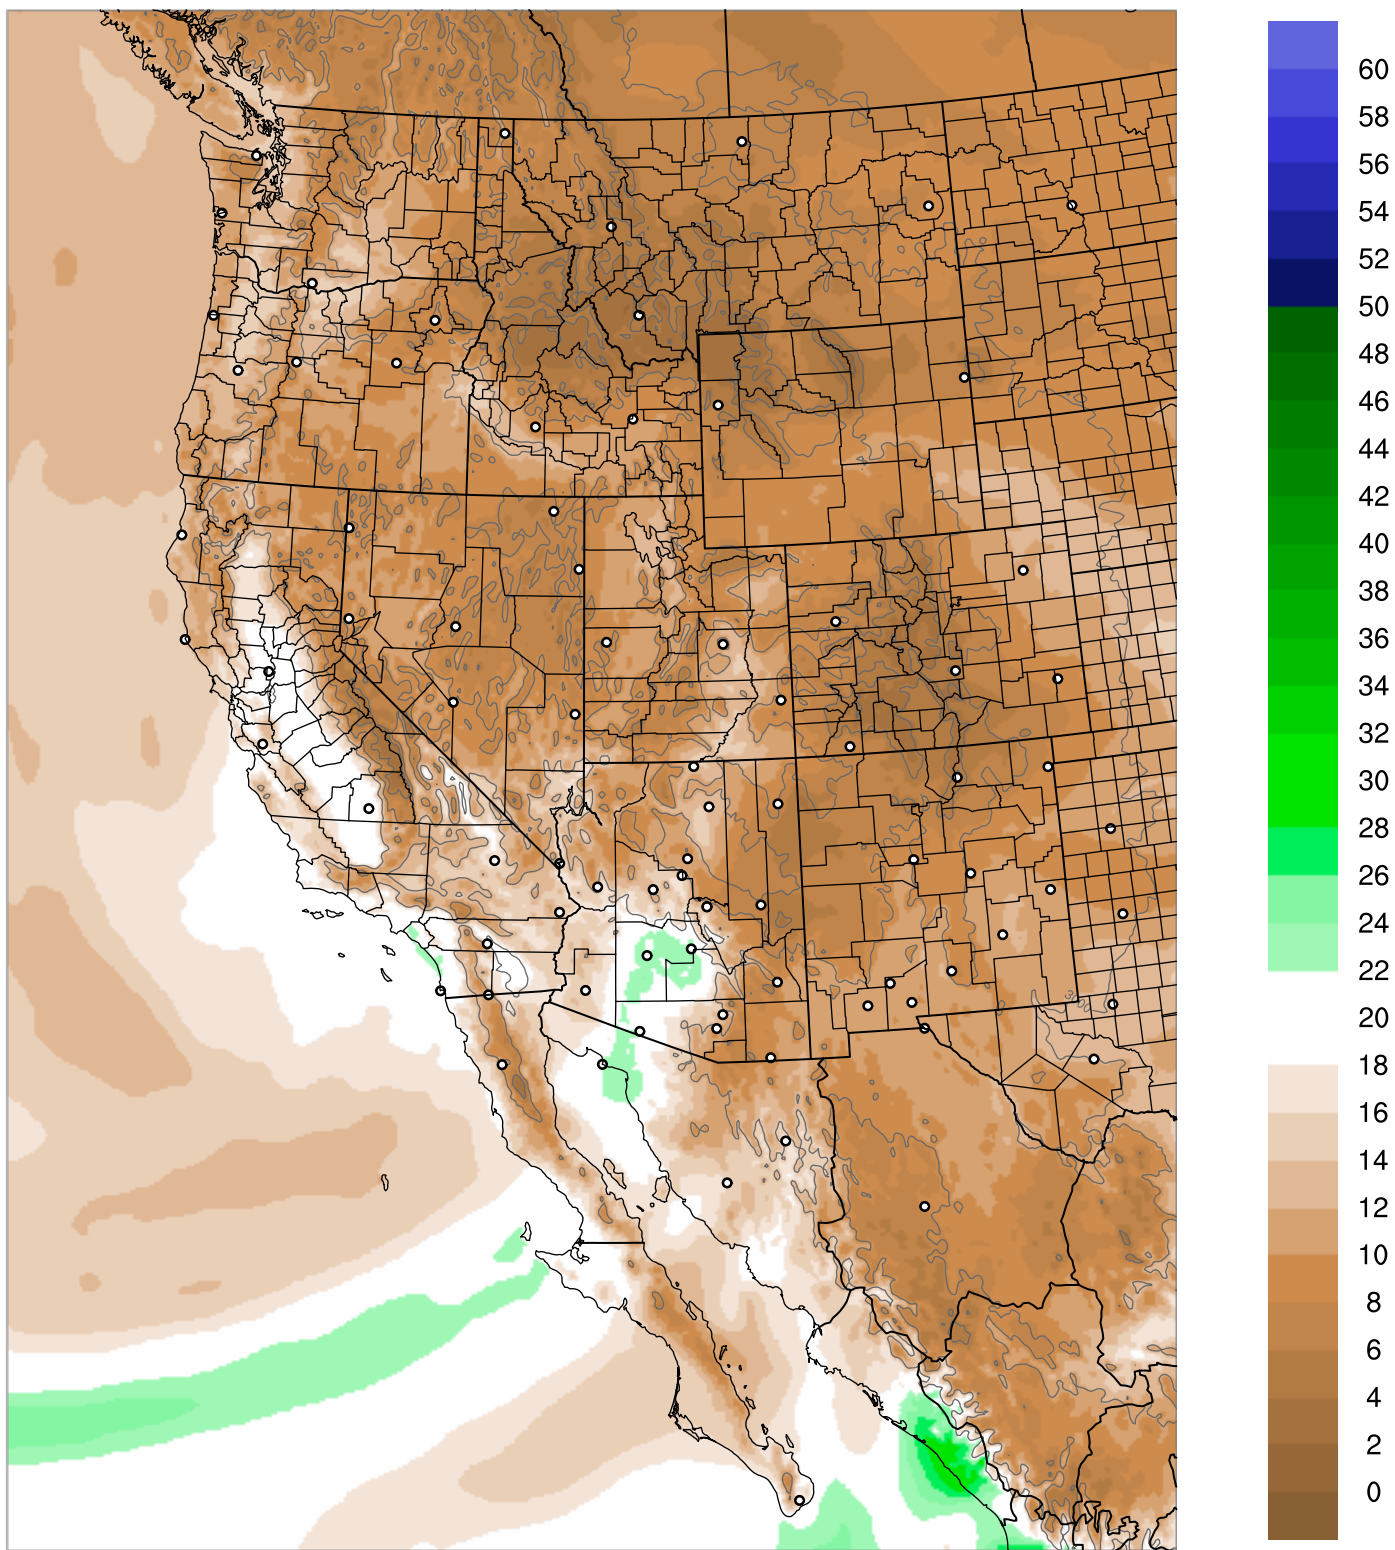

Corrected PWV 30 Nov 2018 5:45 UTC

PWV Error(mm) Obs-Init

Corrected PWV 30 Nov 2018 5:45 UTC

PWV Error(mm) Obs-Init