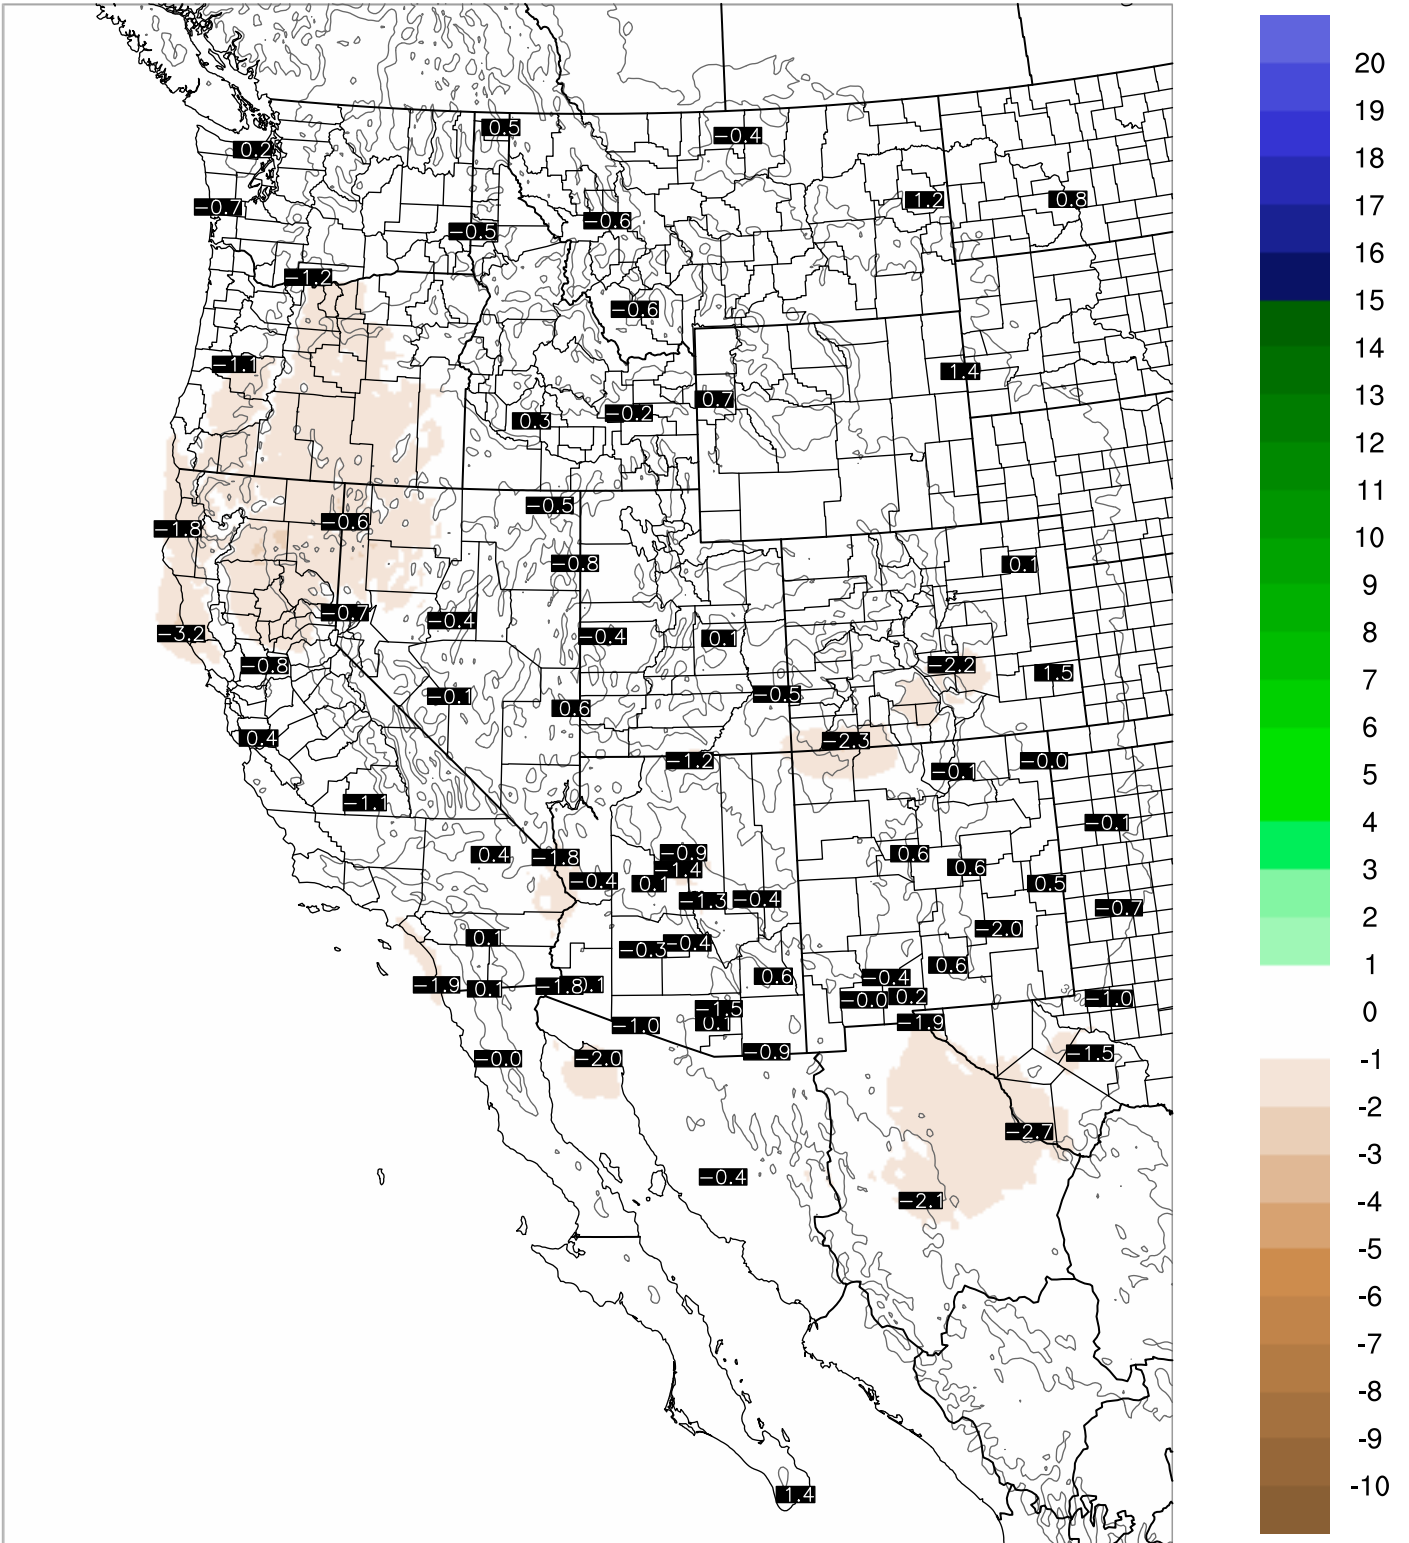

Corrected PWV 19 Nov 2018 5:45 UTC

PWV Error(mm) Obs-Init

Corrected PWV 19 Nov 2018 5:45 UTC

PWV Error(mm) Obs-Init