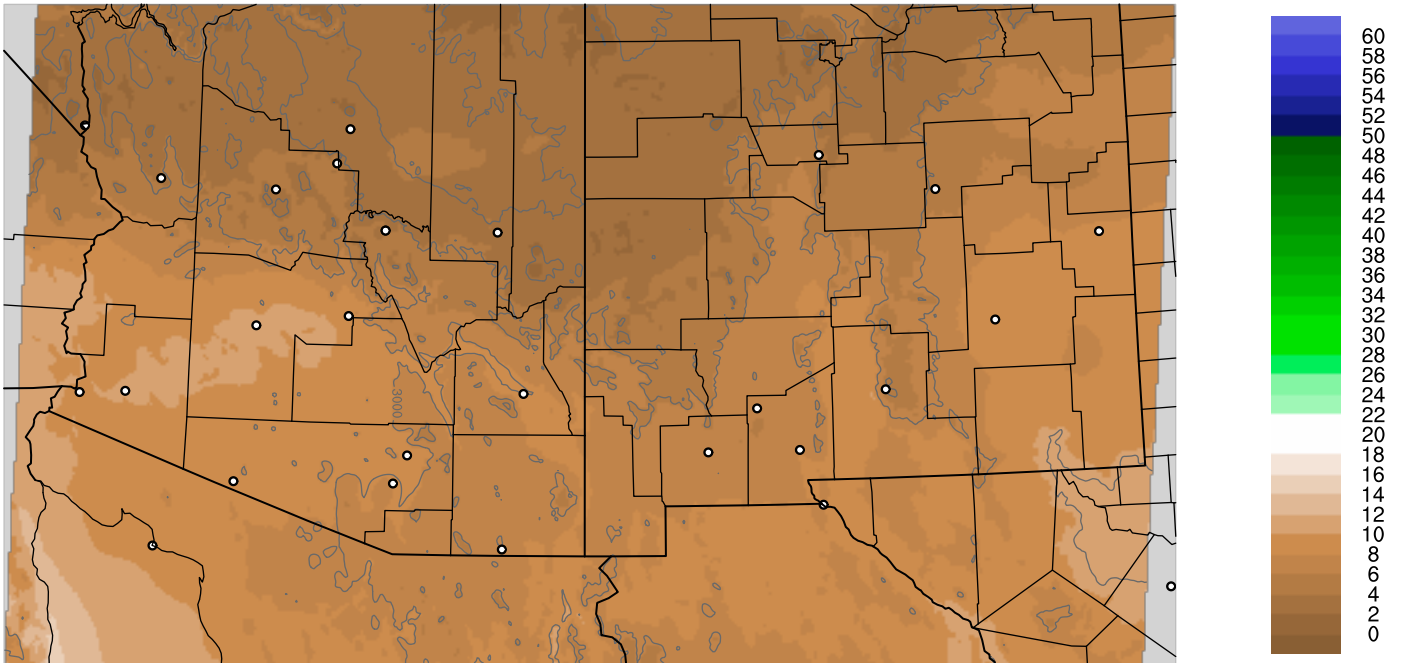

Corrected PWV 19 Nov 2018 5:45 UTC

PWV Error(mm) Obs-Init

Corrected PWV 19 Nov 2018 5:45 UTC

PWV Error(mm) Obs-Init