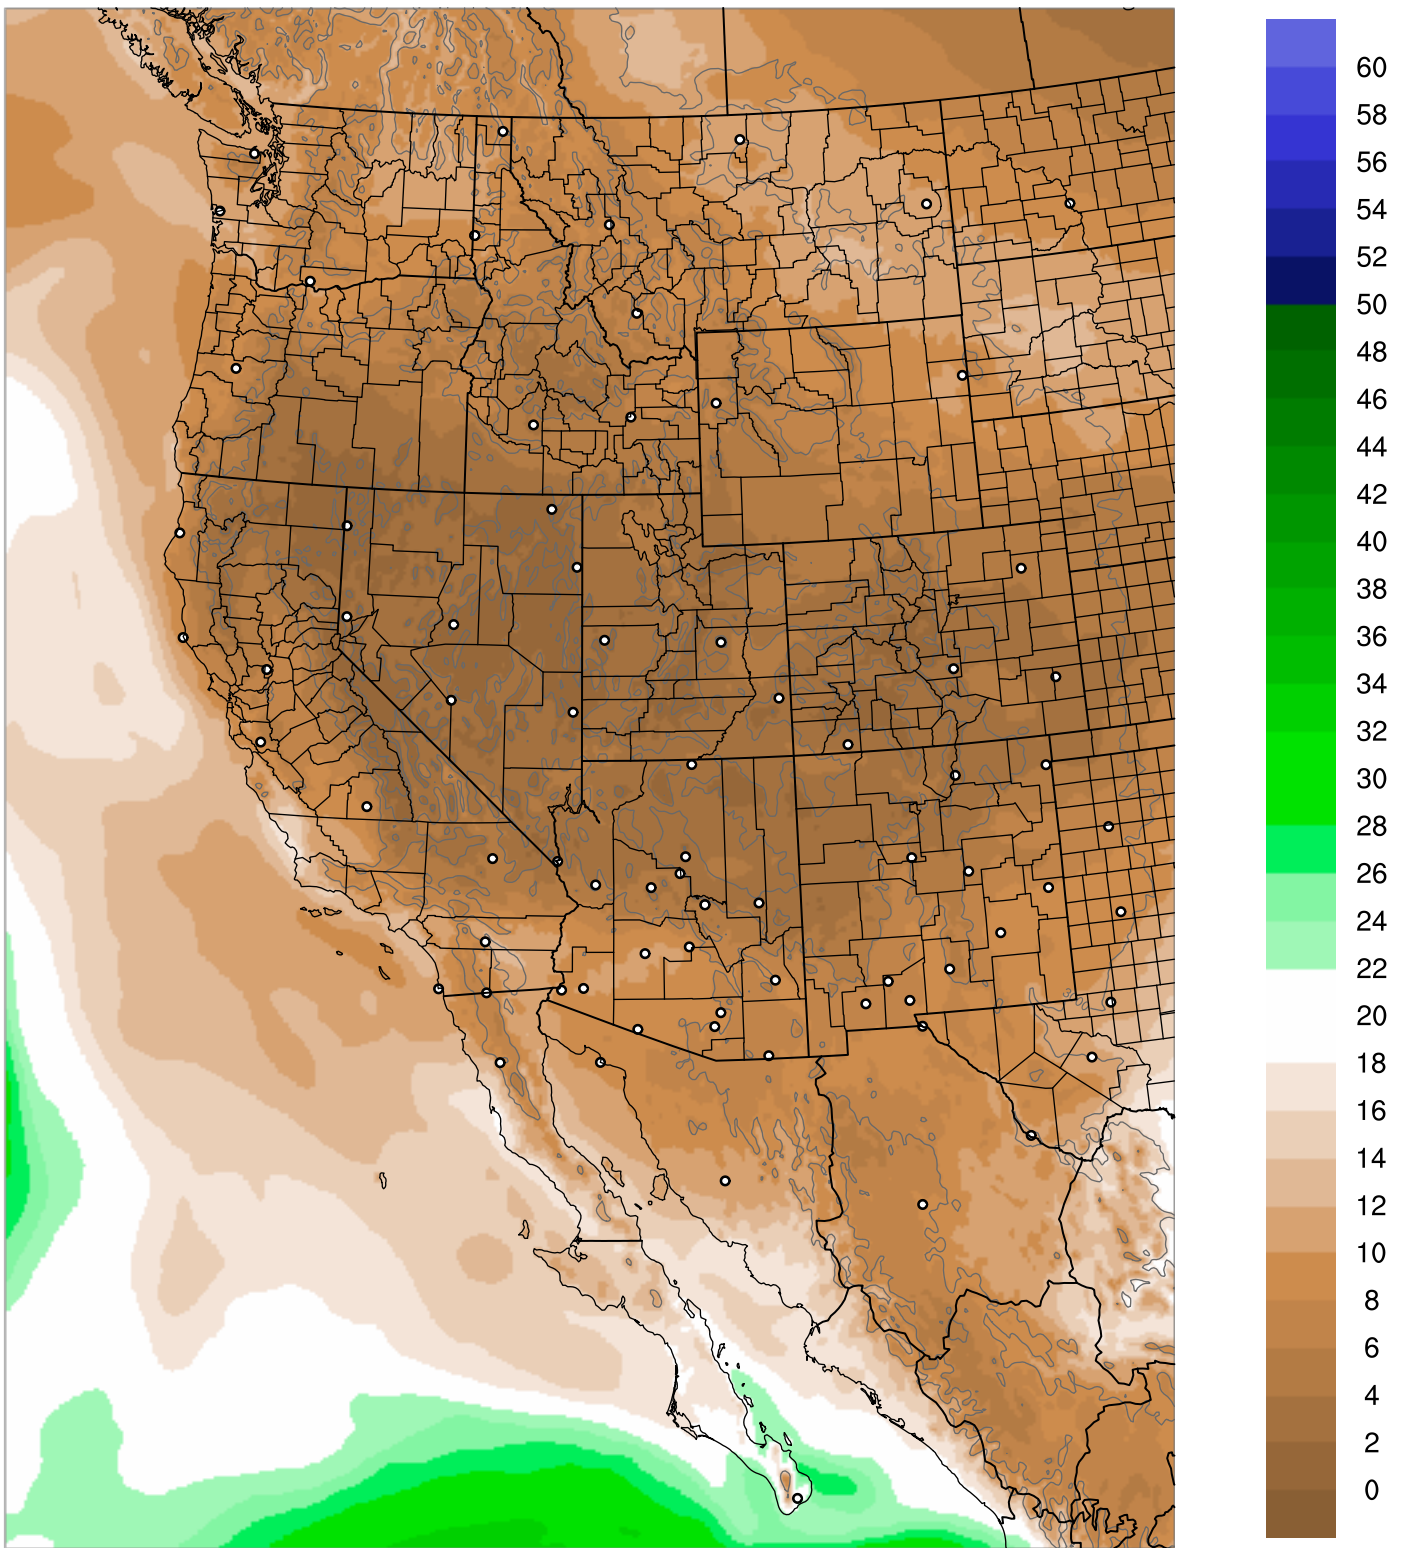

Corrected PWV 19 Nov 2018 5:45 UTC

PWV Error(mm) Obs-Init

Corrected PWV 19 Nov 2018 5:45 UTC

PWV Error(mm) Obs-Init