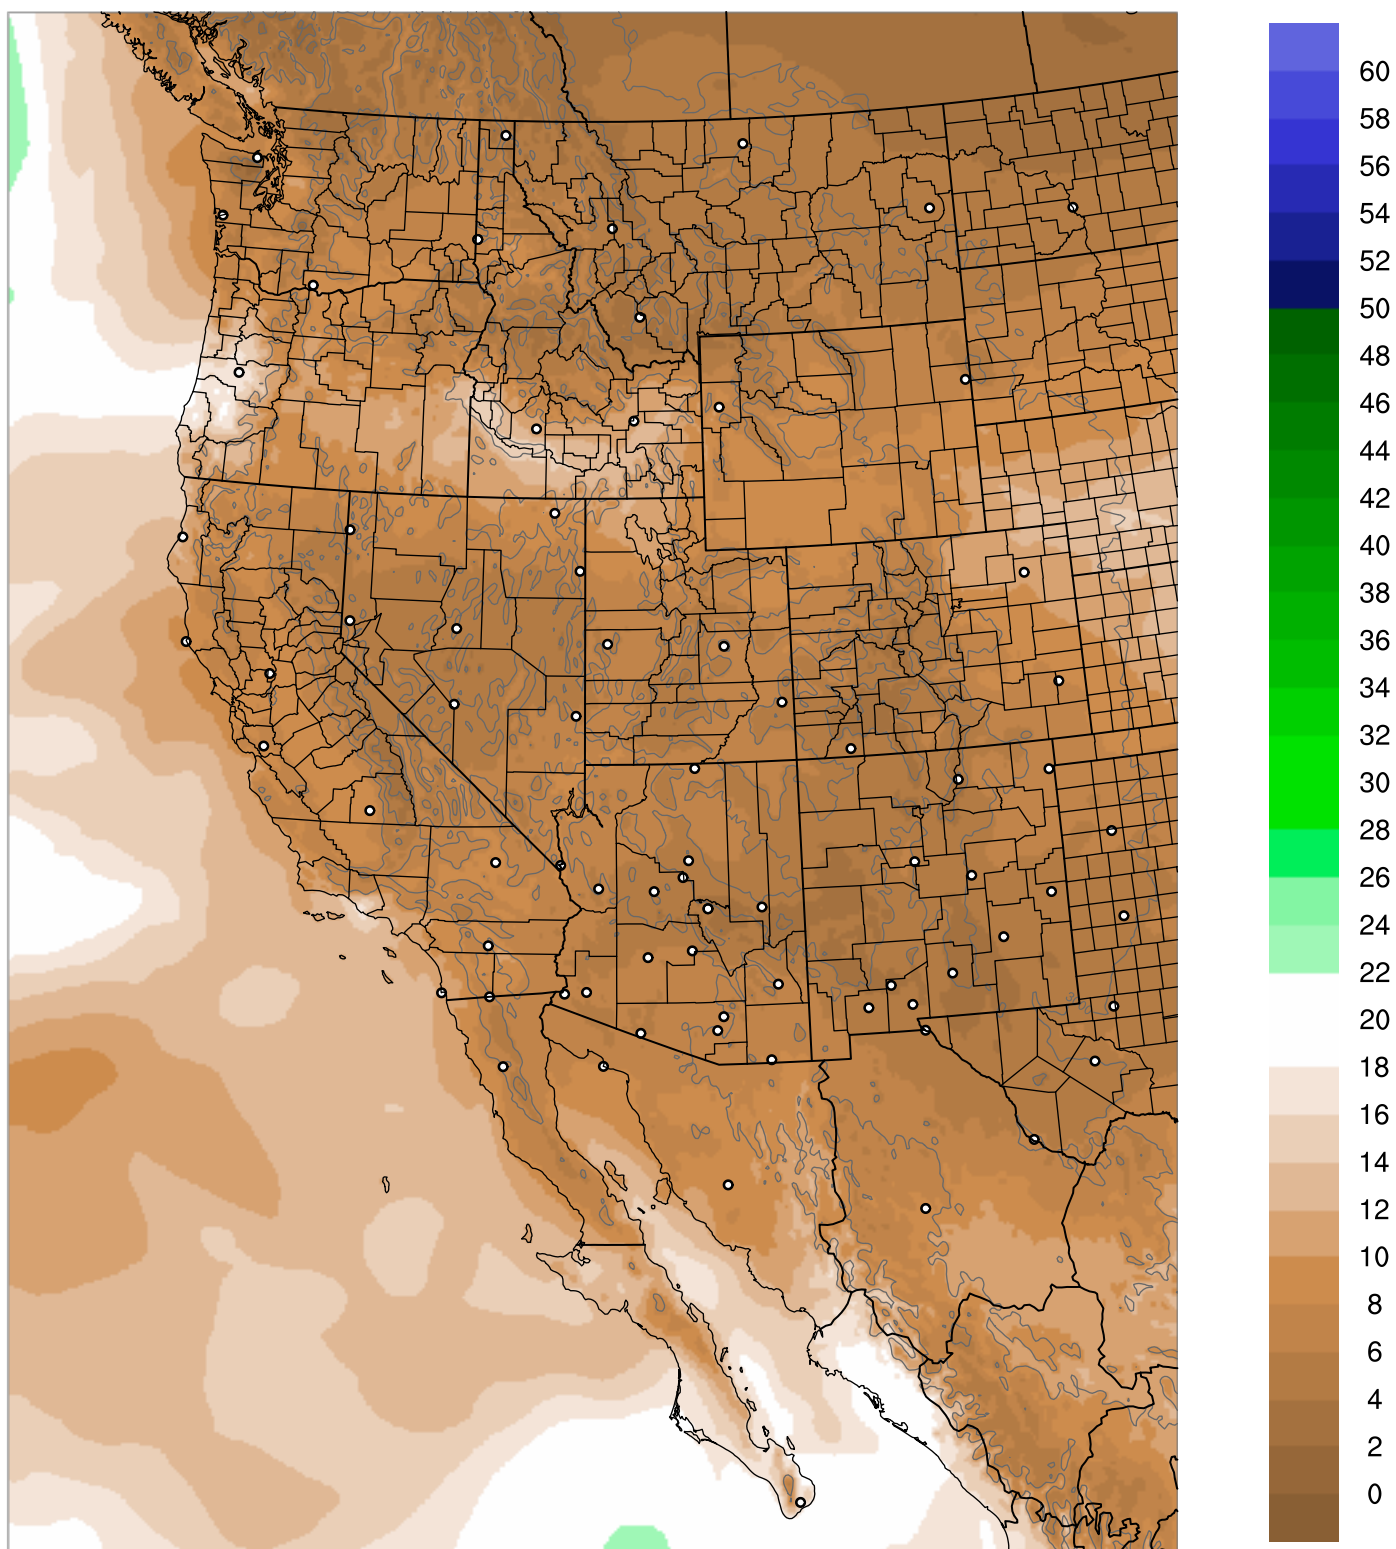

# Corrected PWV 17 Nov 2018 5:45 UTC

Corrected PWV 17 Nov 2018 5:45 UTC

PWV Error(mm) Obs-Init