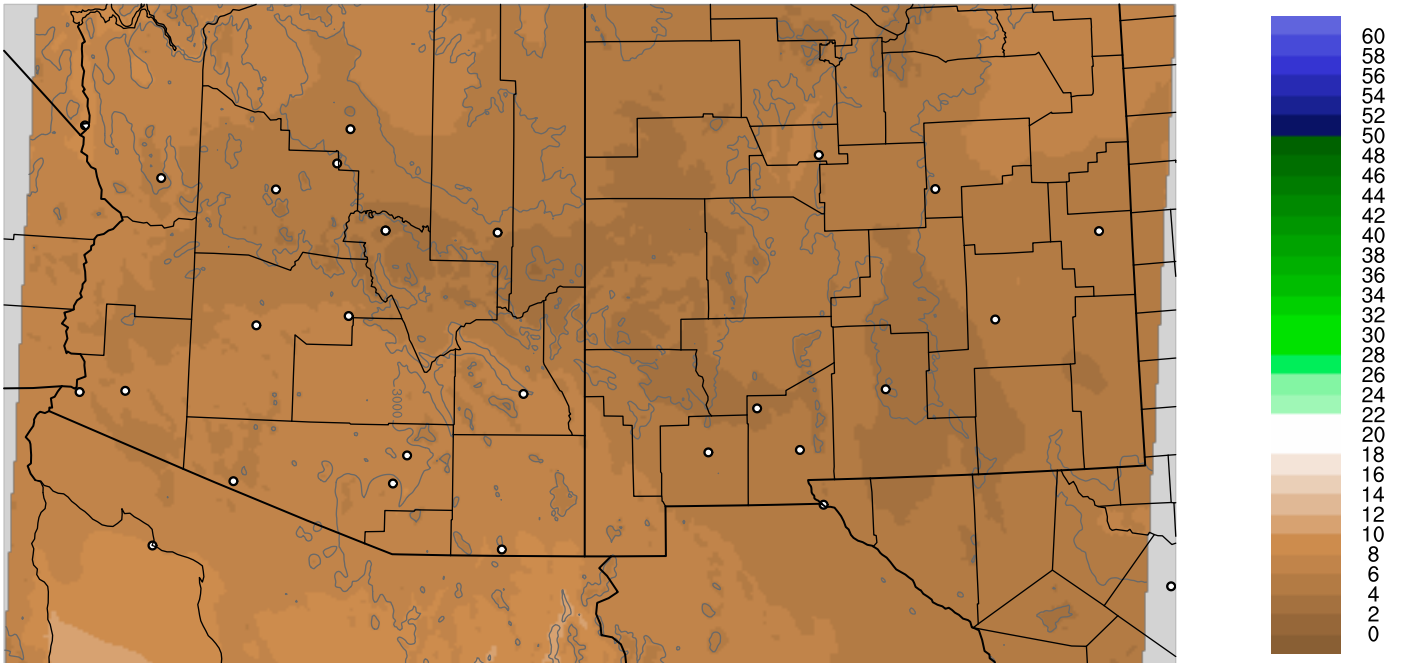

# Corrected PWV 17 Nov 2018 5:45 UTC

Corrected PWV 17 Nov 2018 5:45 UTC

PWV Error(mm) Obs-Init