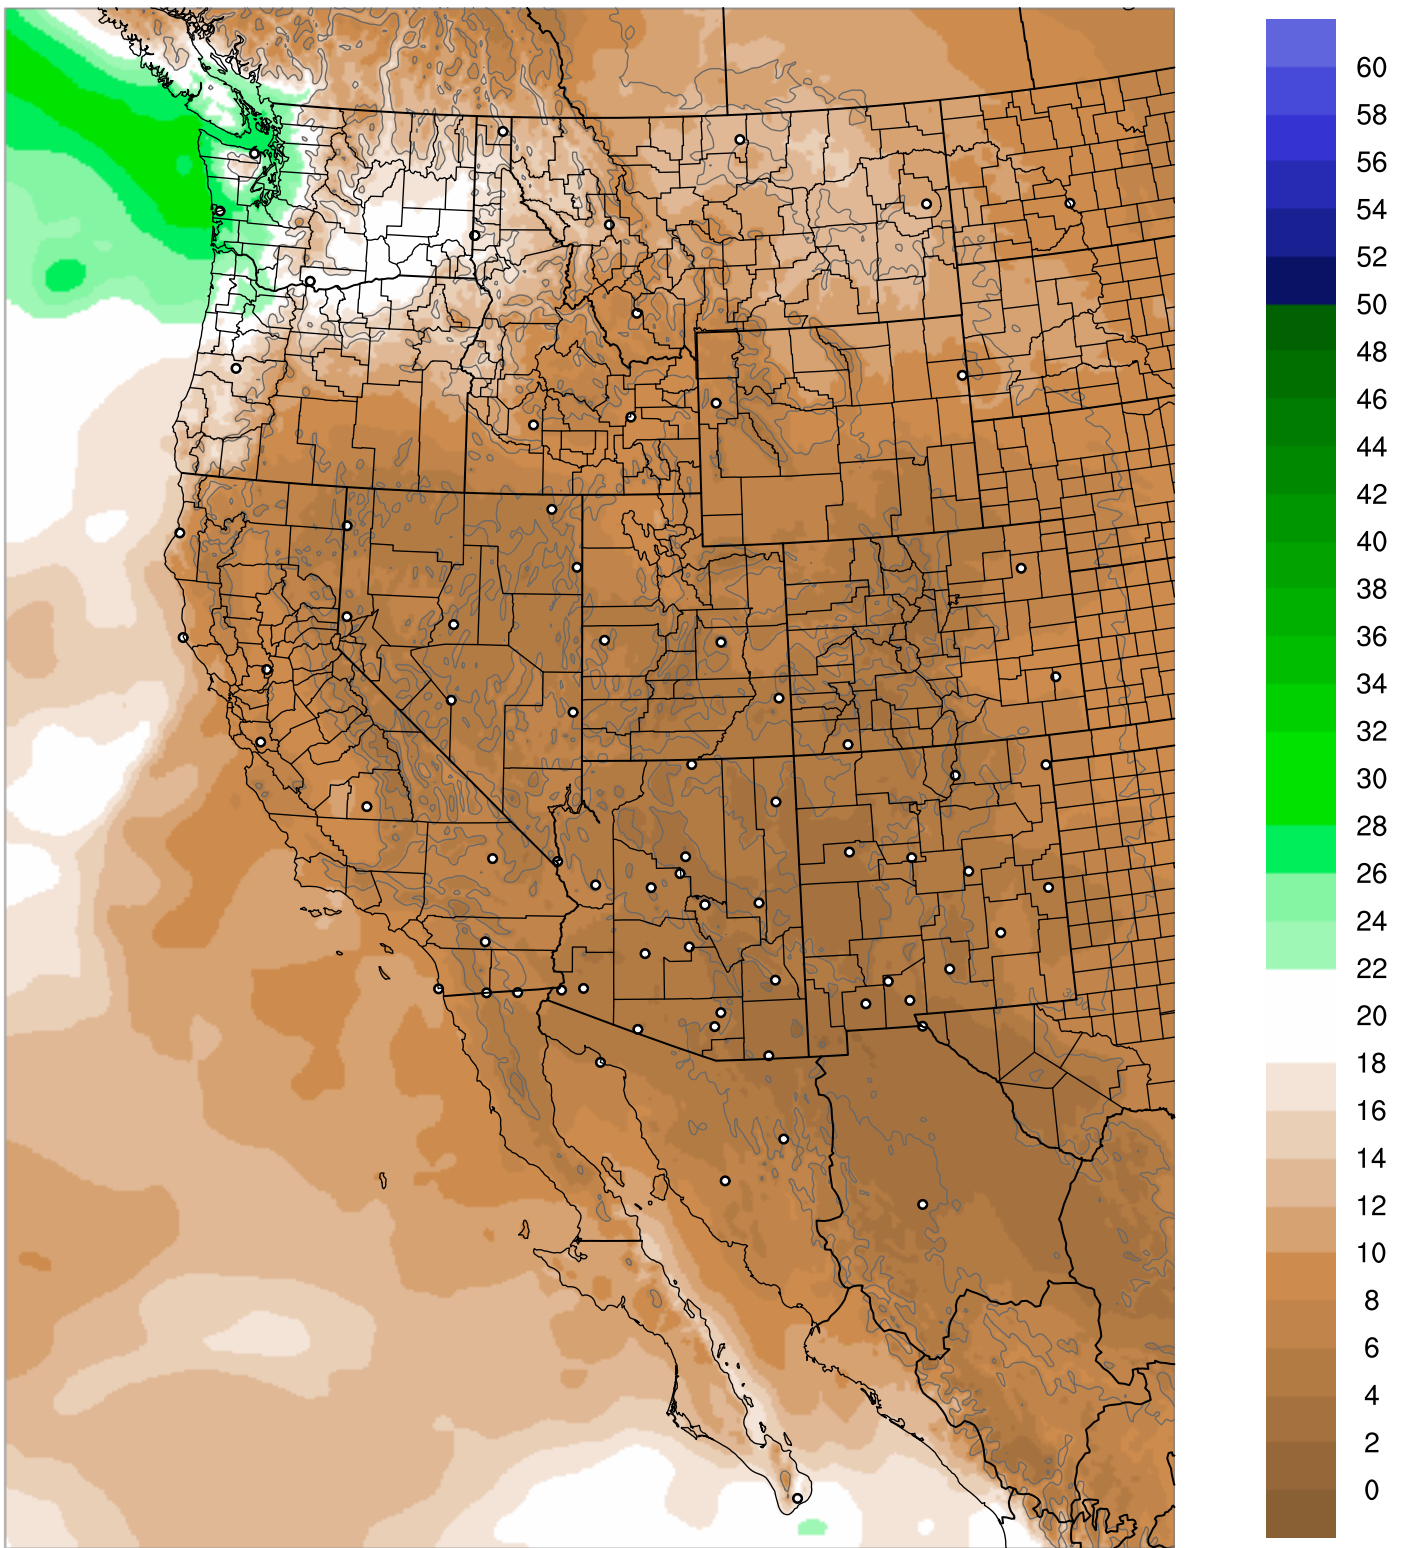

Corrected PWV 16 Nov 2018 5:45 UTC

PWV Error(mm) Obs-Init

Corrected PWV 16 Nov 2018 5:45 UTC

PWV Error(mm) Obs-Init