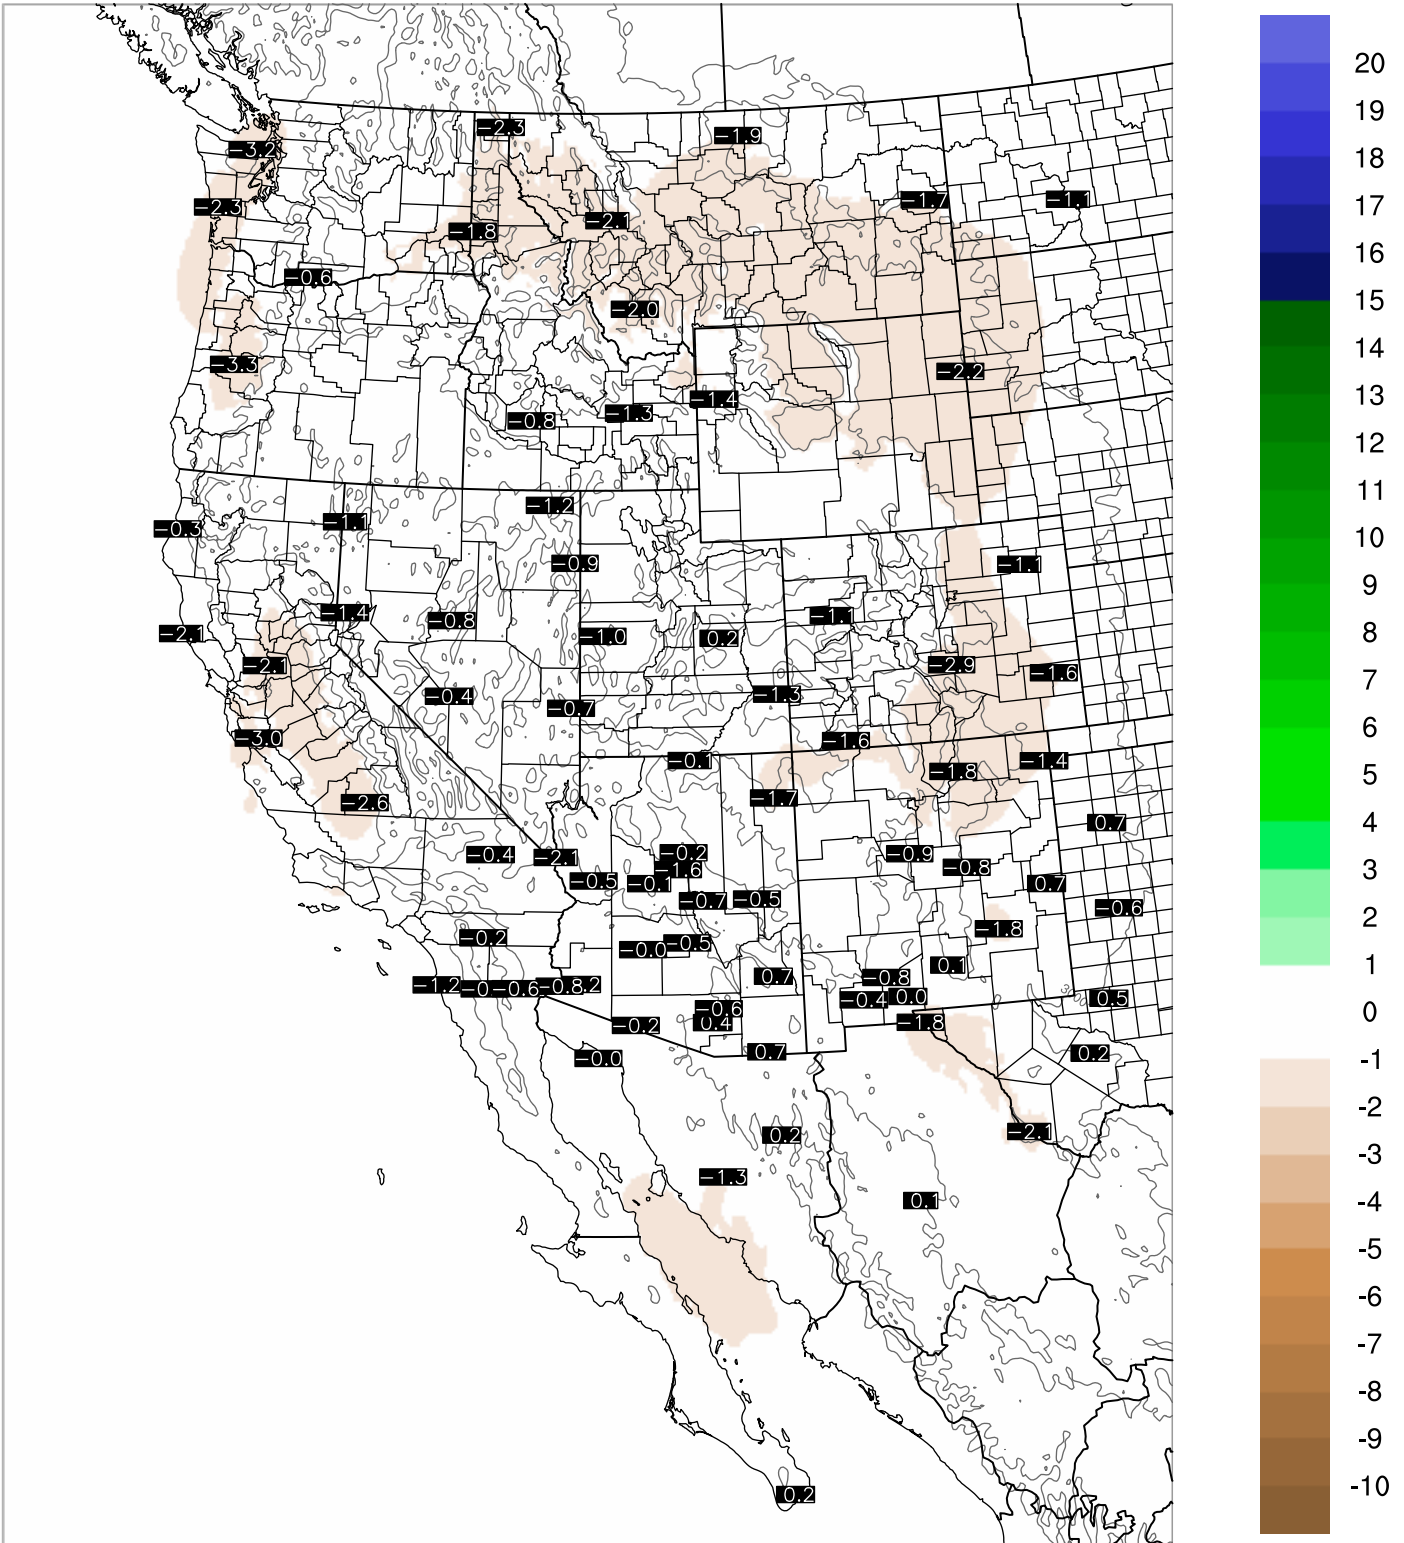

Corrected PWV 14 Nov 2018 5:45 UTC

PWV Error(mm) Obs-Init

Corrected PWV 14 Nov 2018 5:45 UTC

PWV Error(mm) Obs-Init