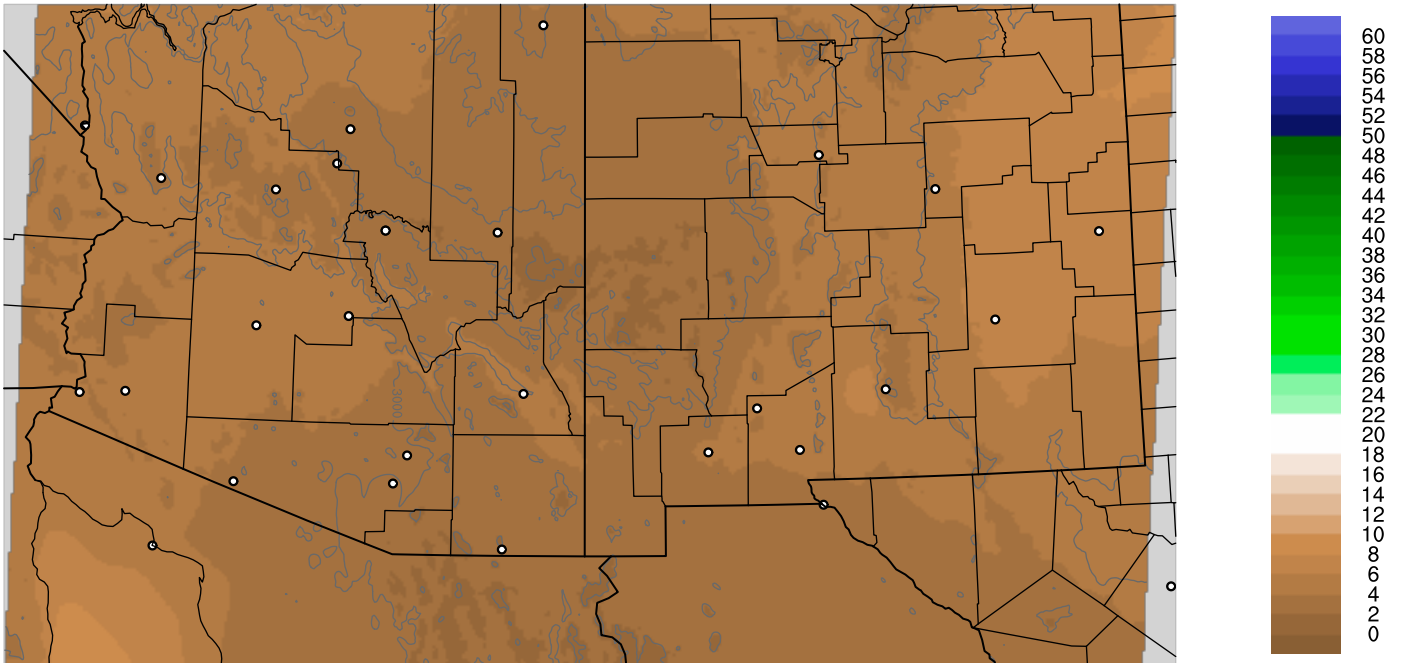

Corrected PWV 14 Nov 2018 5:45 UTC

PWV Error(mm) Obs-Init

Corrected PWV 14 Nov 2018 5:45 UTC

PWV Error(mm) Obs-Init