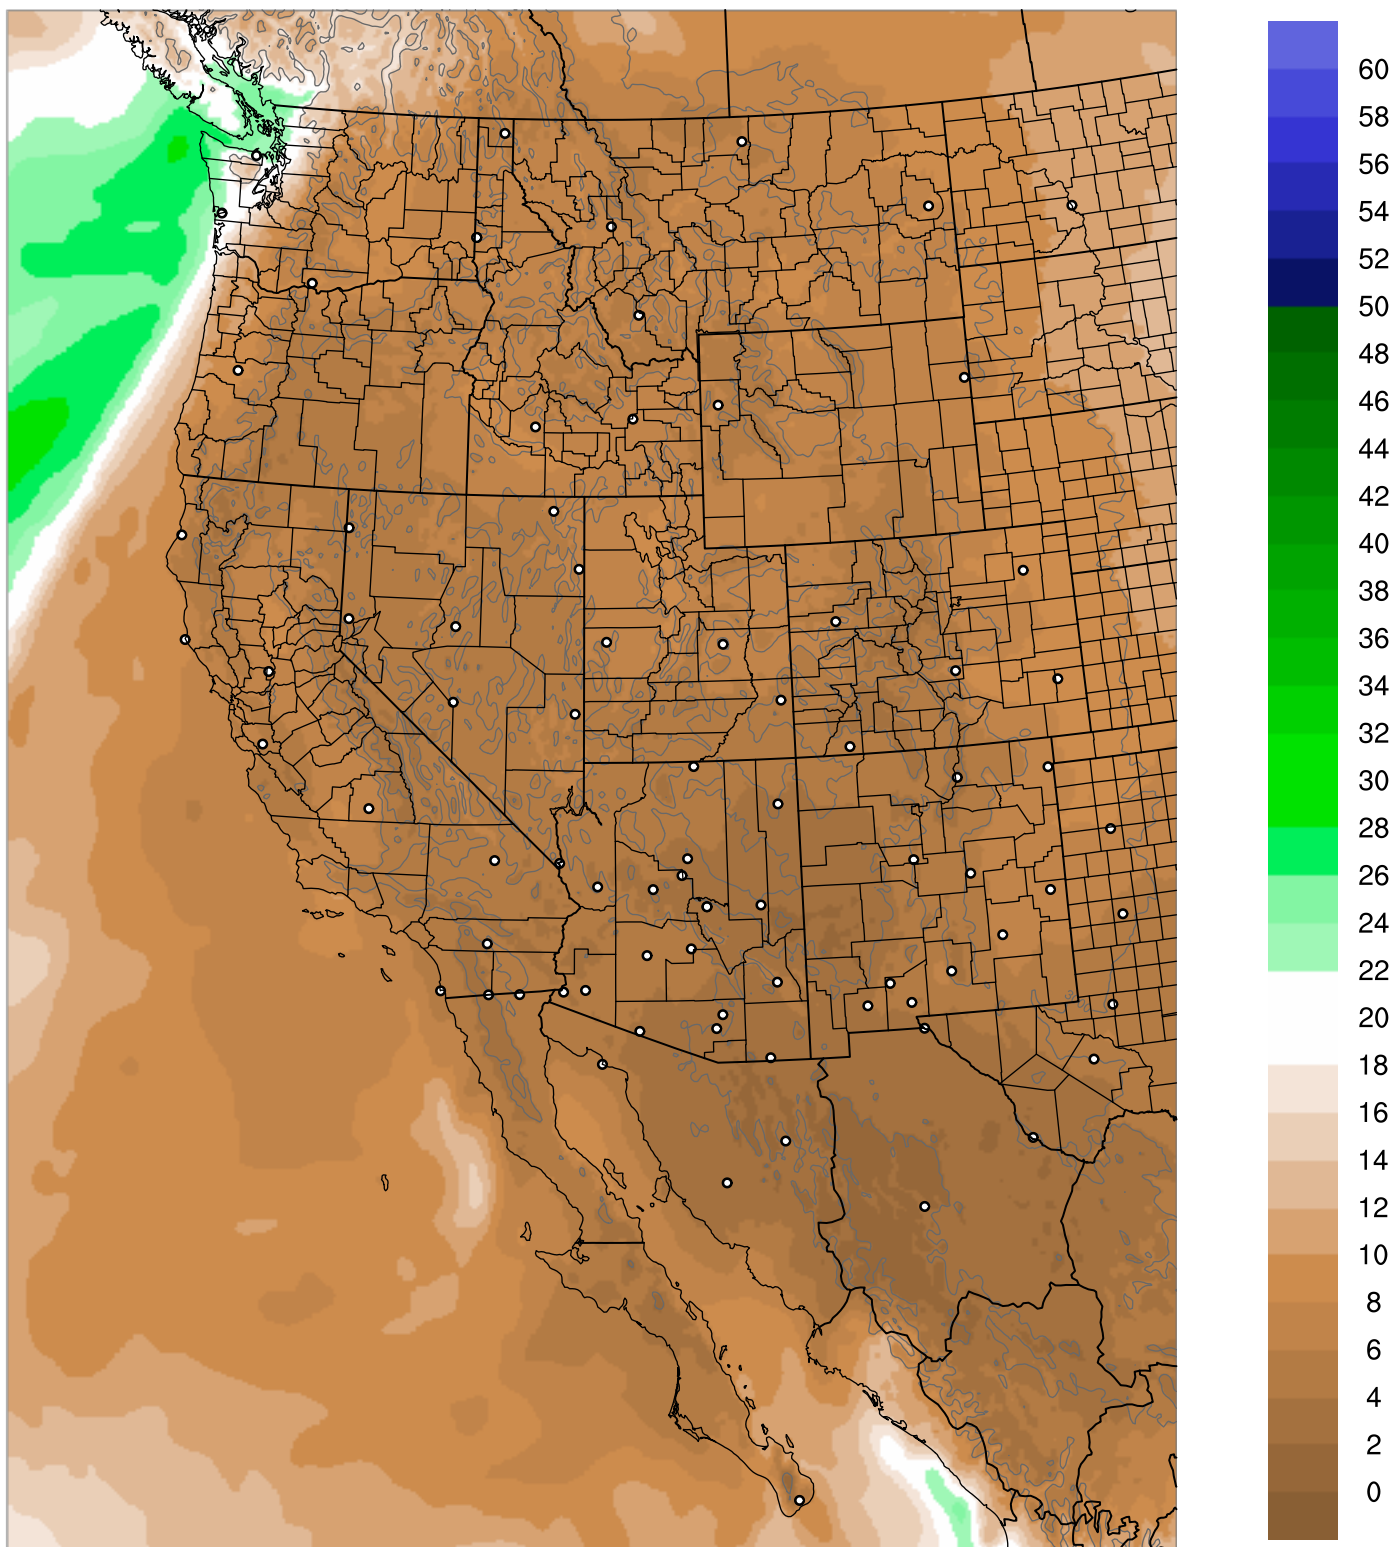

Corrected PWV 14 Nov 2018 5:45 UTC

PWV Error(mm) Obs-Init

Corrected PWV 14 Nov 2018 5:45 UTC

PWV Error(mm) Obs-Init